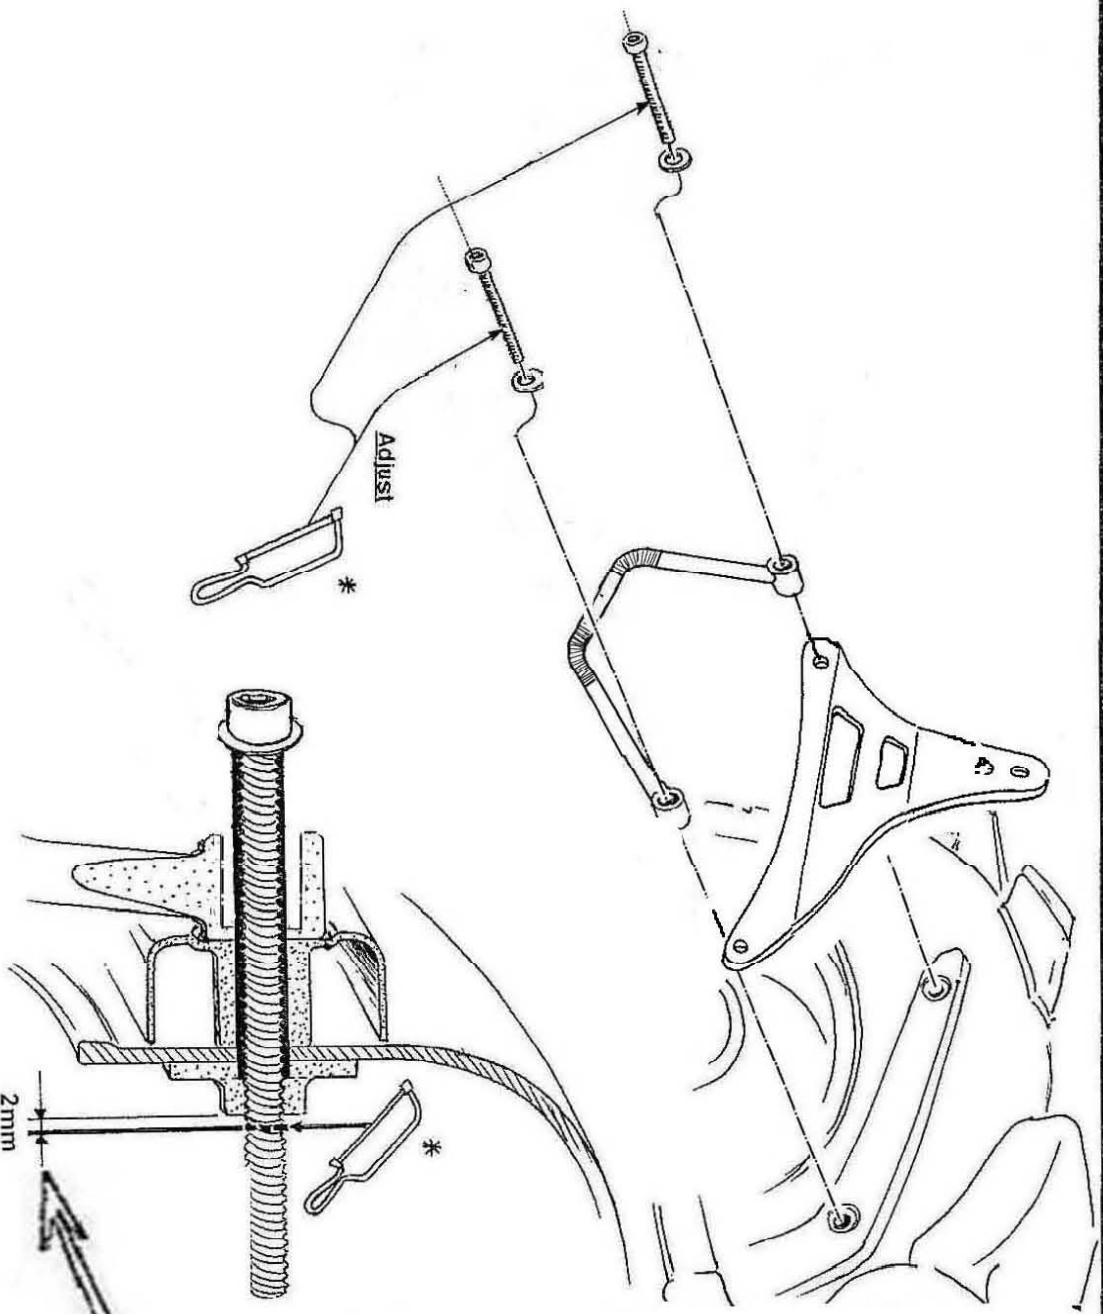

# Extension bolt kit

Art.No. 03-610 / 03-810 / 03-910

Components	
1	Bolt (to adjust)
4	

© Moto-Lux Specialties B.V. advises installation by a professional mechanic. We do not accept responsibility for improper installation.