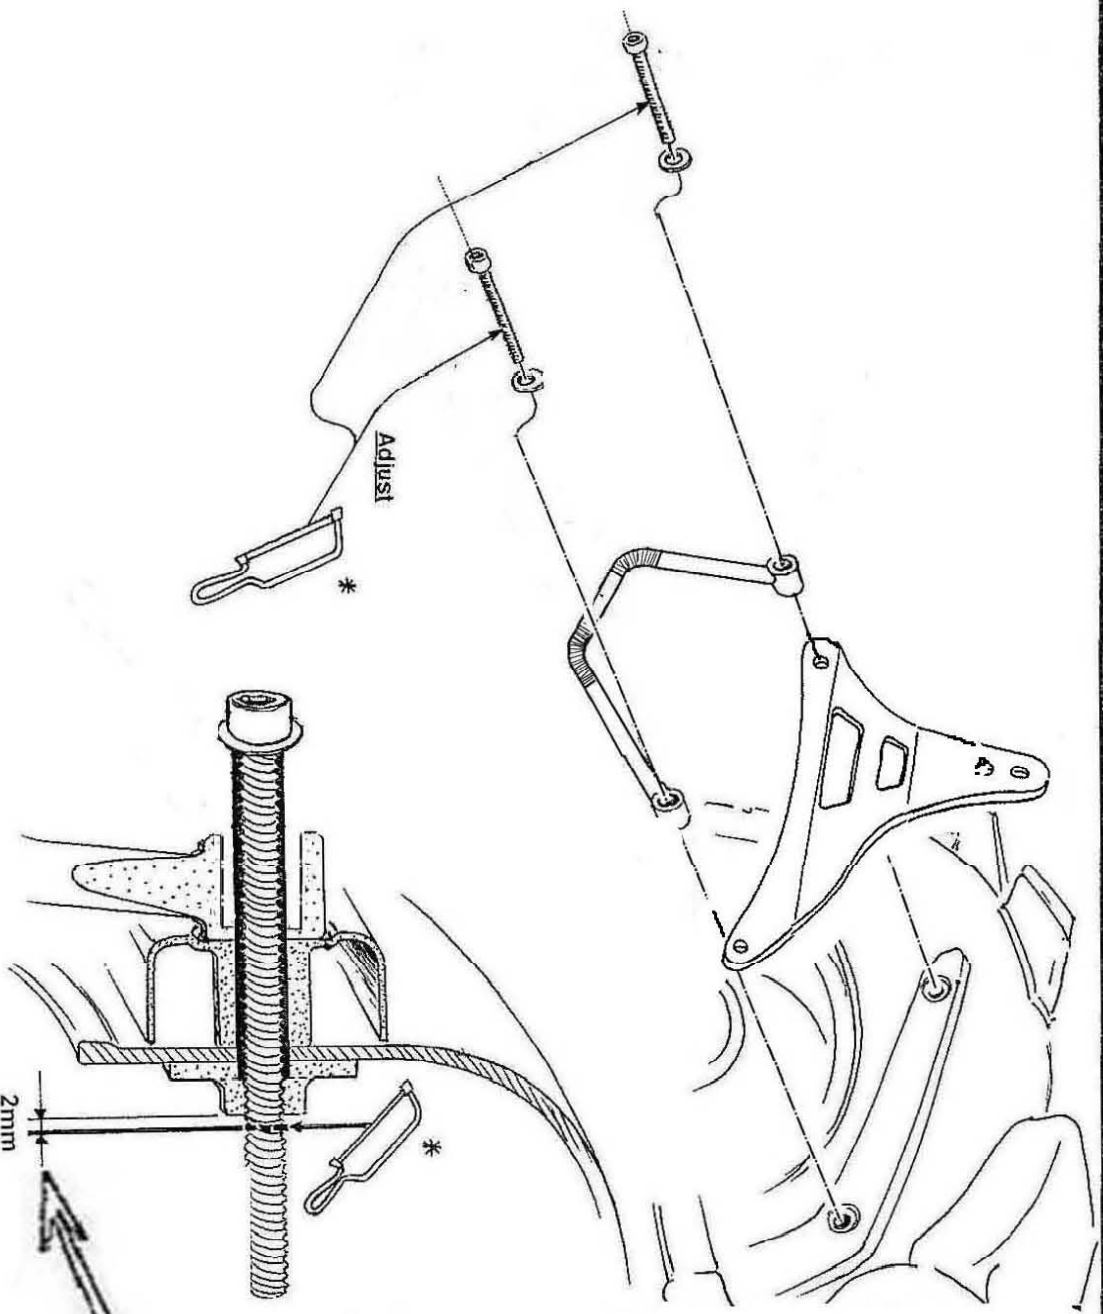

HIGHWAY HAWK
passion for chrome

Extension bolt kit

Art.No. 03-610 / 03-810 / 03-910

Components	
1	Bolt (to adjust)
4	

© Moto-Lux Specialties B.V. advises installation by a professional mechanic.
We do not accept responsibility for improper installation.