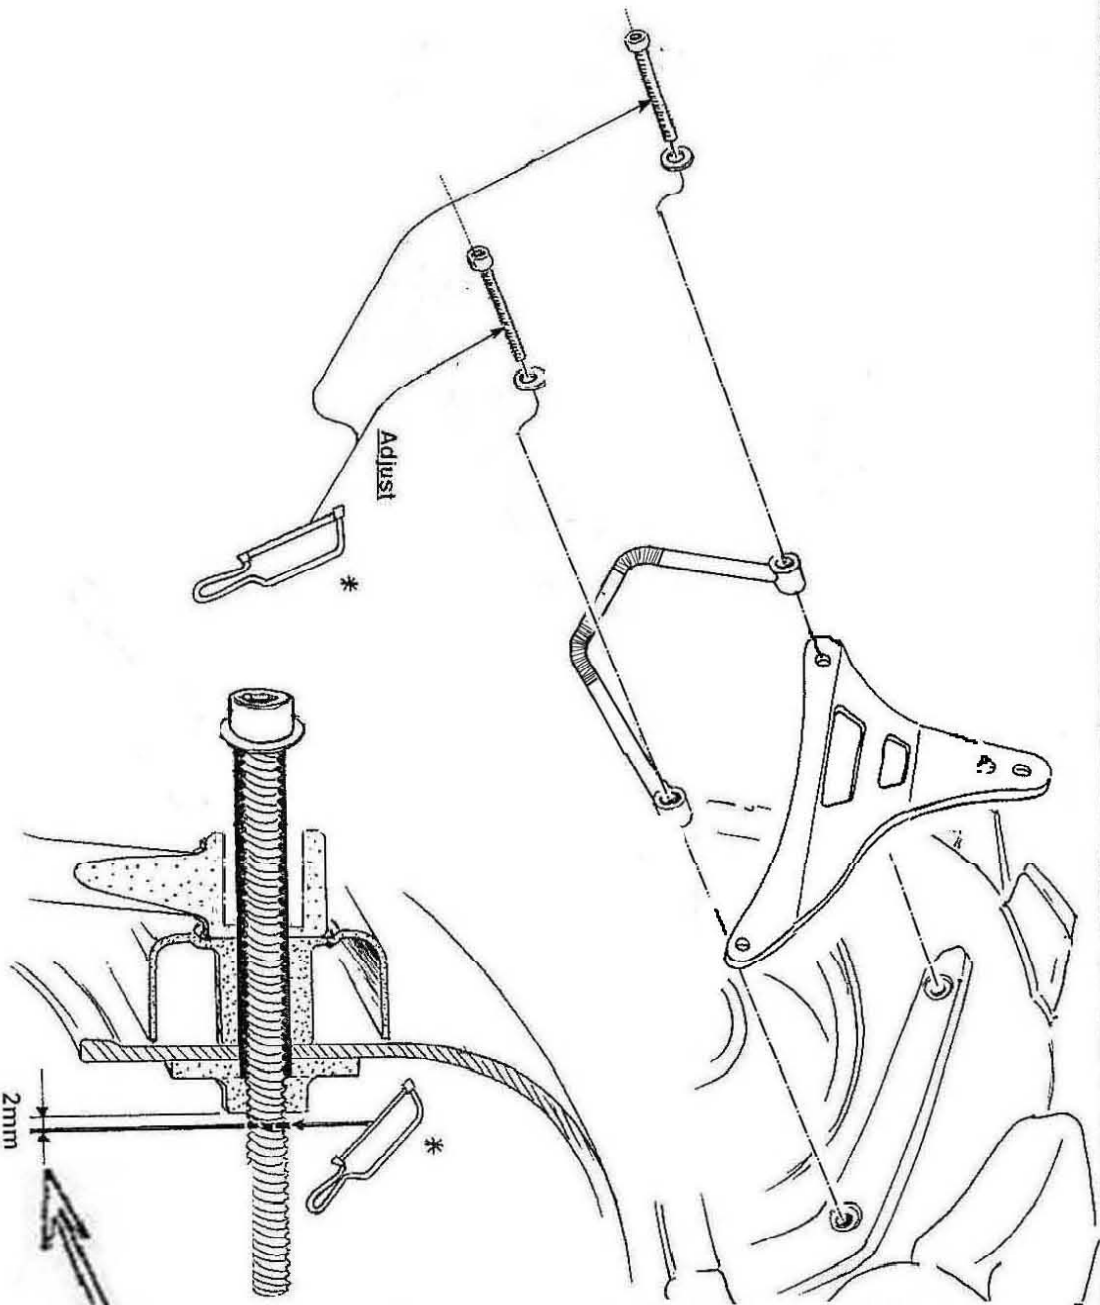

# Extension bolt kit

Art.No. 03-610 / 03-810 / 03-910

Components	
1	Bolt (to adjust)
4	

© Moto-Lux Specialties B.V. advises installation by a professional mechanic.  
We do not accept responsibility for improper installation.