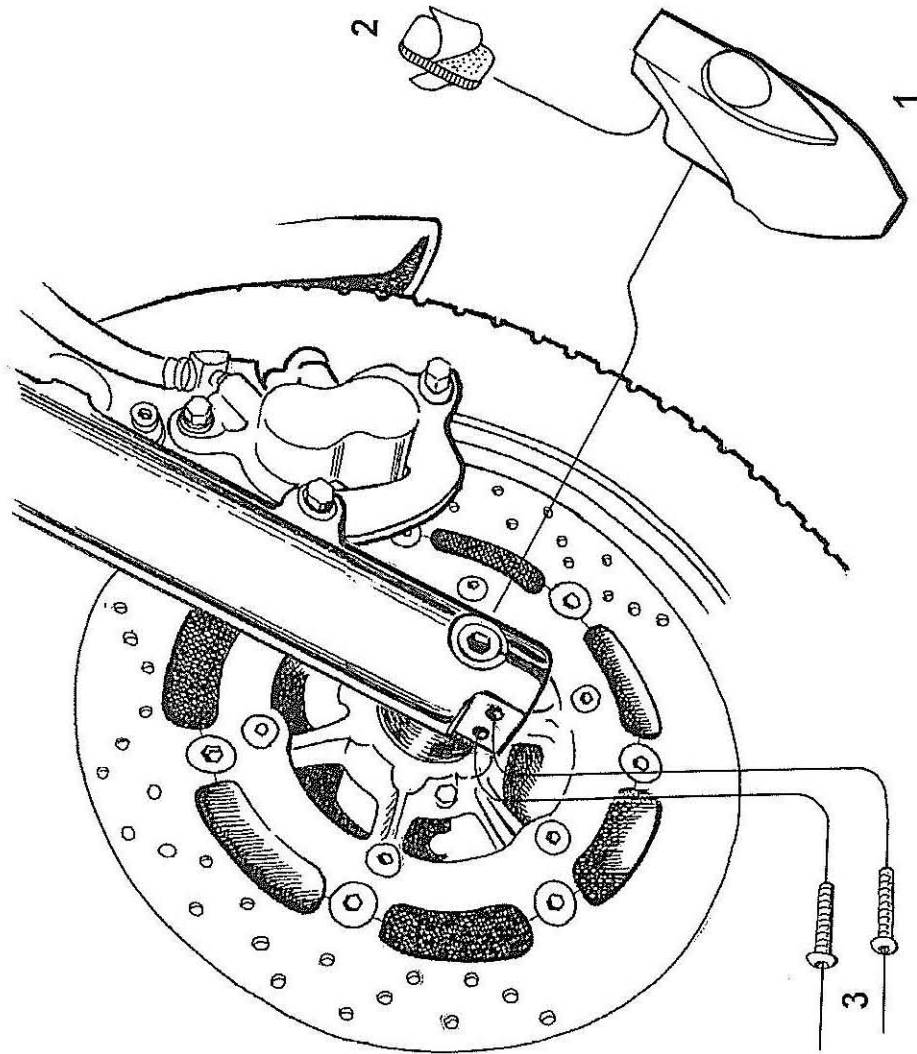

**Fork Cone Set 53mm**

**Universal**

Art. no. 47 - 200

**Components**

1	Fork cone 53mm	2x
2	two side adhesive tape	2x
3	Bolt M8 x 35	4x

© Moto-Lux Specialties B.V. advises installation by a professional mechanic.  
 We do not accept responsibility for improper installation.