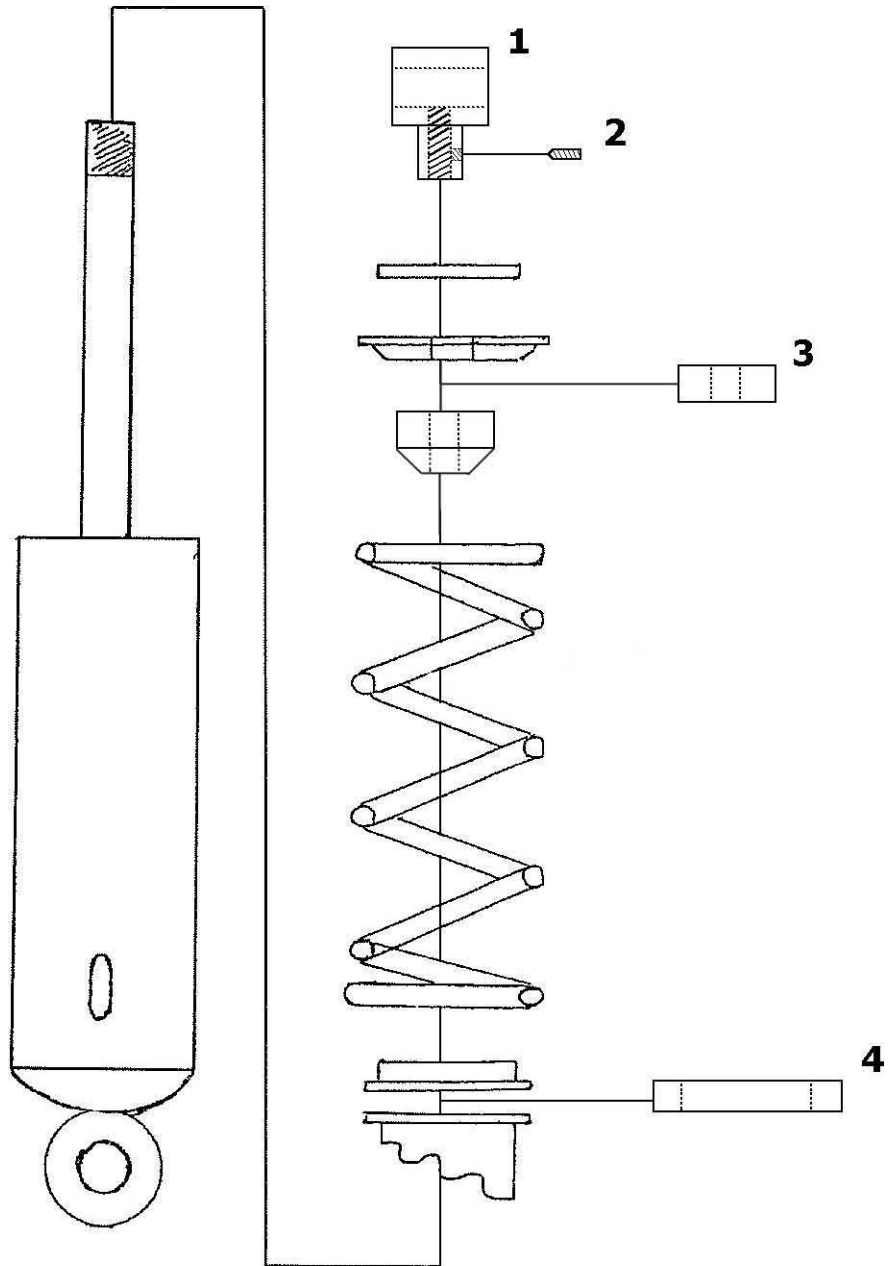

HIGHWAY HAWK

passion for chrome

Lowering Kit XVS650 & CLASSIC

Art. no. 472-0065

Components

- | | |
|---|--------------------|
| 1 | Top mounting part |
| 2 | Headless bolt |
| 3 | Nylon Stopper |
| 4 | Alu Preload spacer |