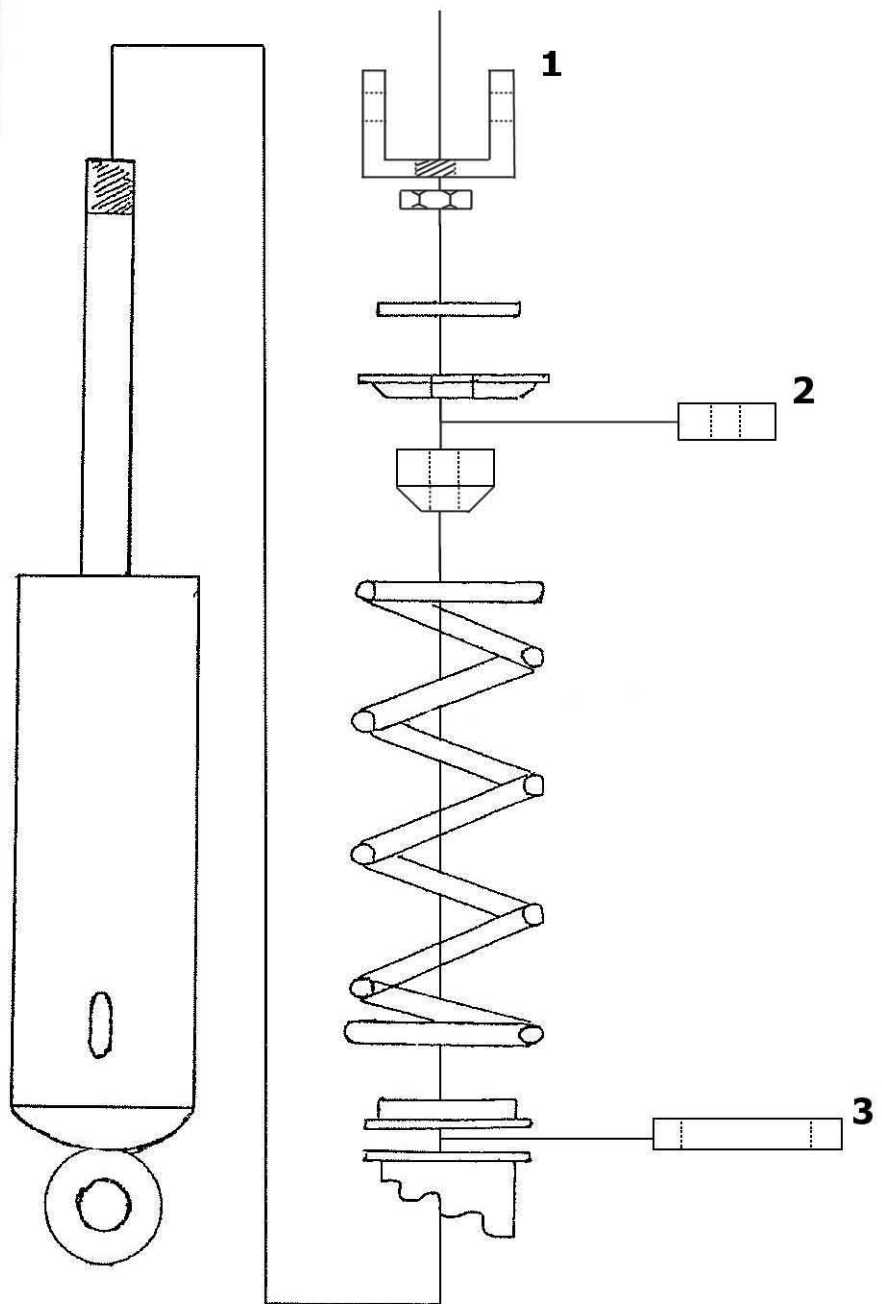

**HIGHWAY HAWK**  
*passion for chrome*

**Lowering kit**  
**VN800/900 & Classic**  
Art. no. 474-0080

**Components**

1	Top mounting part	1x
2	Nylon stopper	1x
3	Alu preload spacer	1x

© Moto-Lux Specialties B.V.  
Advices installation by a professional mechanic.  
Barneveld- The Netherlands