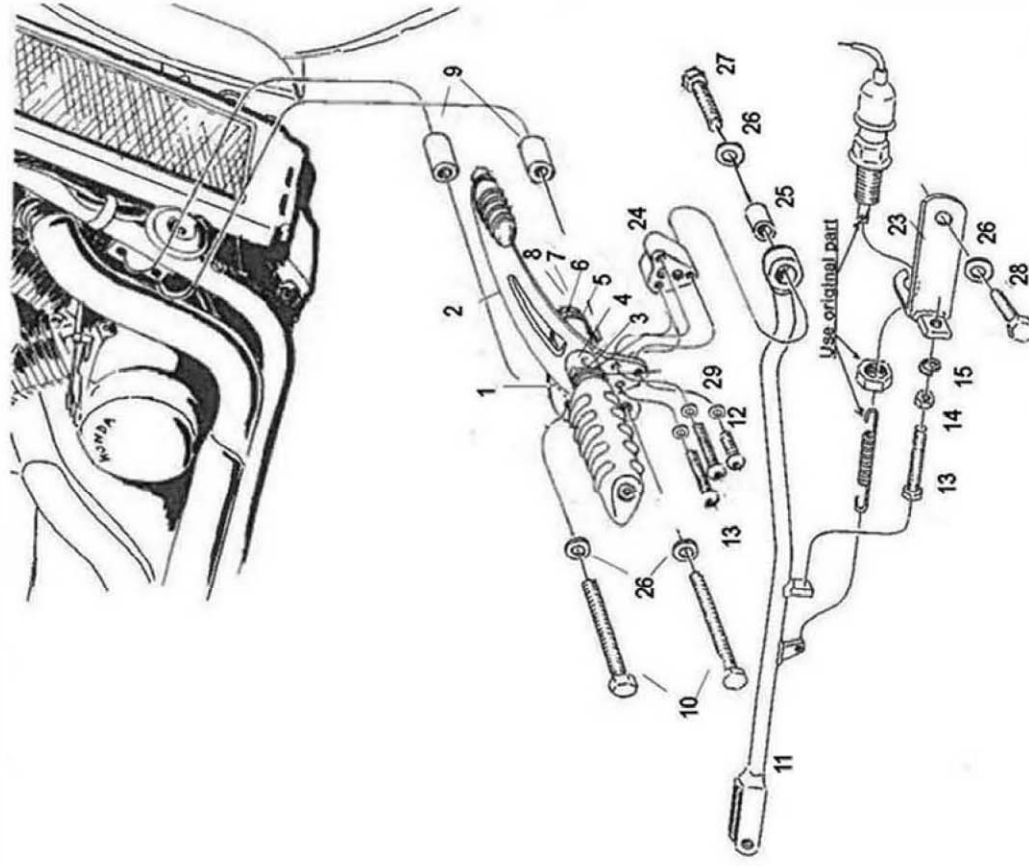

Forward Control Set
Honda VT 750 ACE
Art. no. 491-602 / 802

Bolt size / thread	Torque	
	Steel	Steel 8.8 Stainless
M5	6Nm	9Nm
M6	10Nm	15Nm
M8	25Nm	37Nm
M10X1.25	57Nm	8: 71Nm
M12X1.25	101Nm	149Nm
M12	87Nm	130Nm
		62Nm

Please check all fixings and mounting points before assembly as listed on the mounting instruction sheet.

This accessory should be mounted by a professional mechanic only, Motolux International B.V. / Highway Hawk can not be held responsible for improper installation