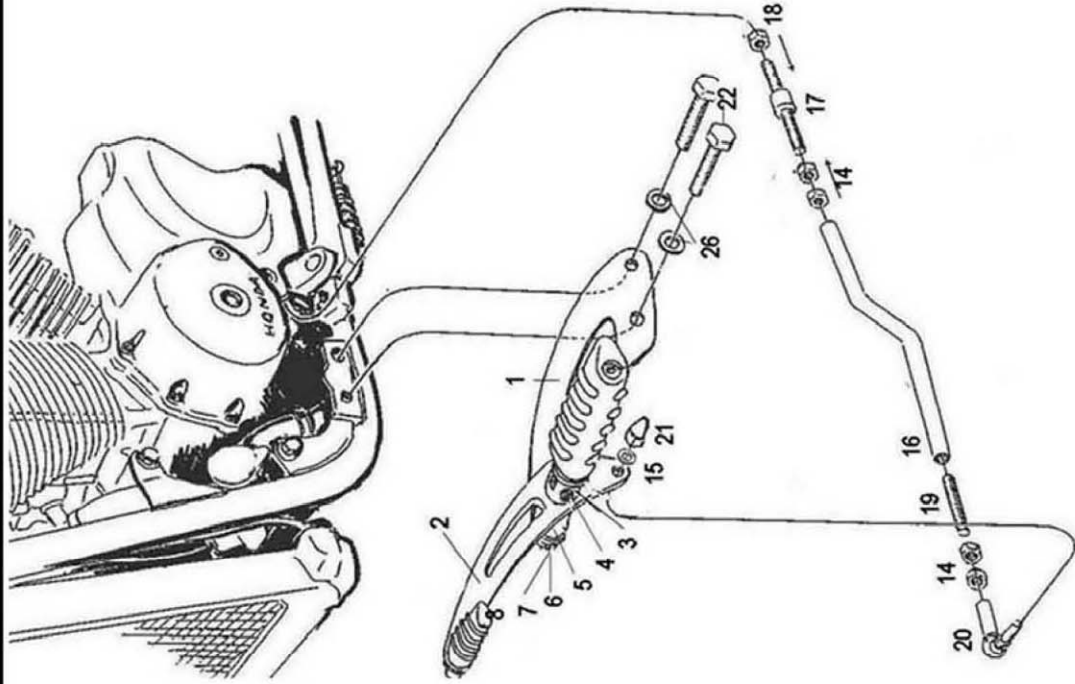

Forward Control Set
Honda VT 750 ACE
Art. no. 491-602 / 802

Bolt size / thread	Torque	
	Steel	Steel 8.8 Stainless
M5	6Nm	9Nm
M6	10Nm	15Nm
M8	25Nm	37Nm
M10X1.25	57Nm	8: 71Nm
M12X1.25	101Nm	149Nm
M12	87Nm	130Nm
		62Nm

Please check all fixings and mounting points before assembly as listed on the mounting instruction sheet.

This accessory should be mounted by a professional mechanic only, Motolux International B.V. / Highway Hawk can not be held responsible for improper installation