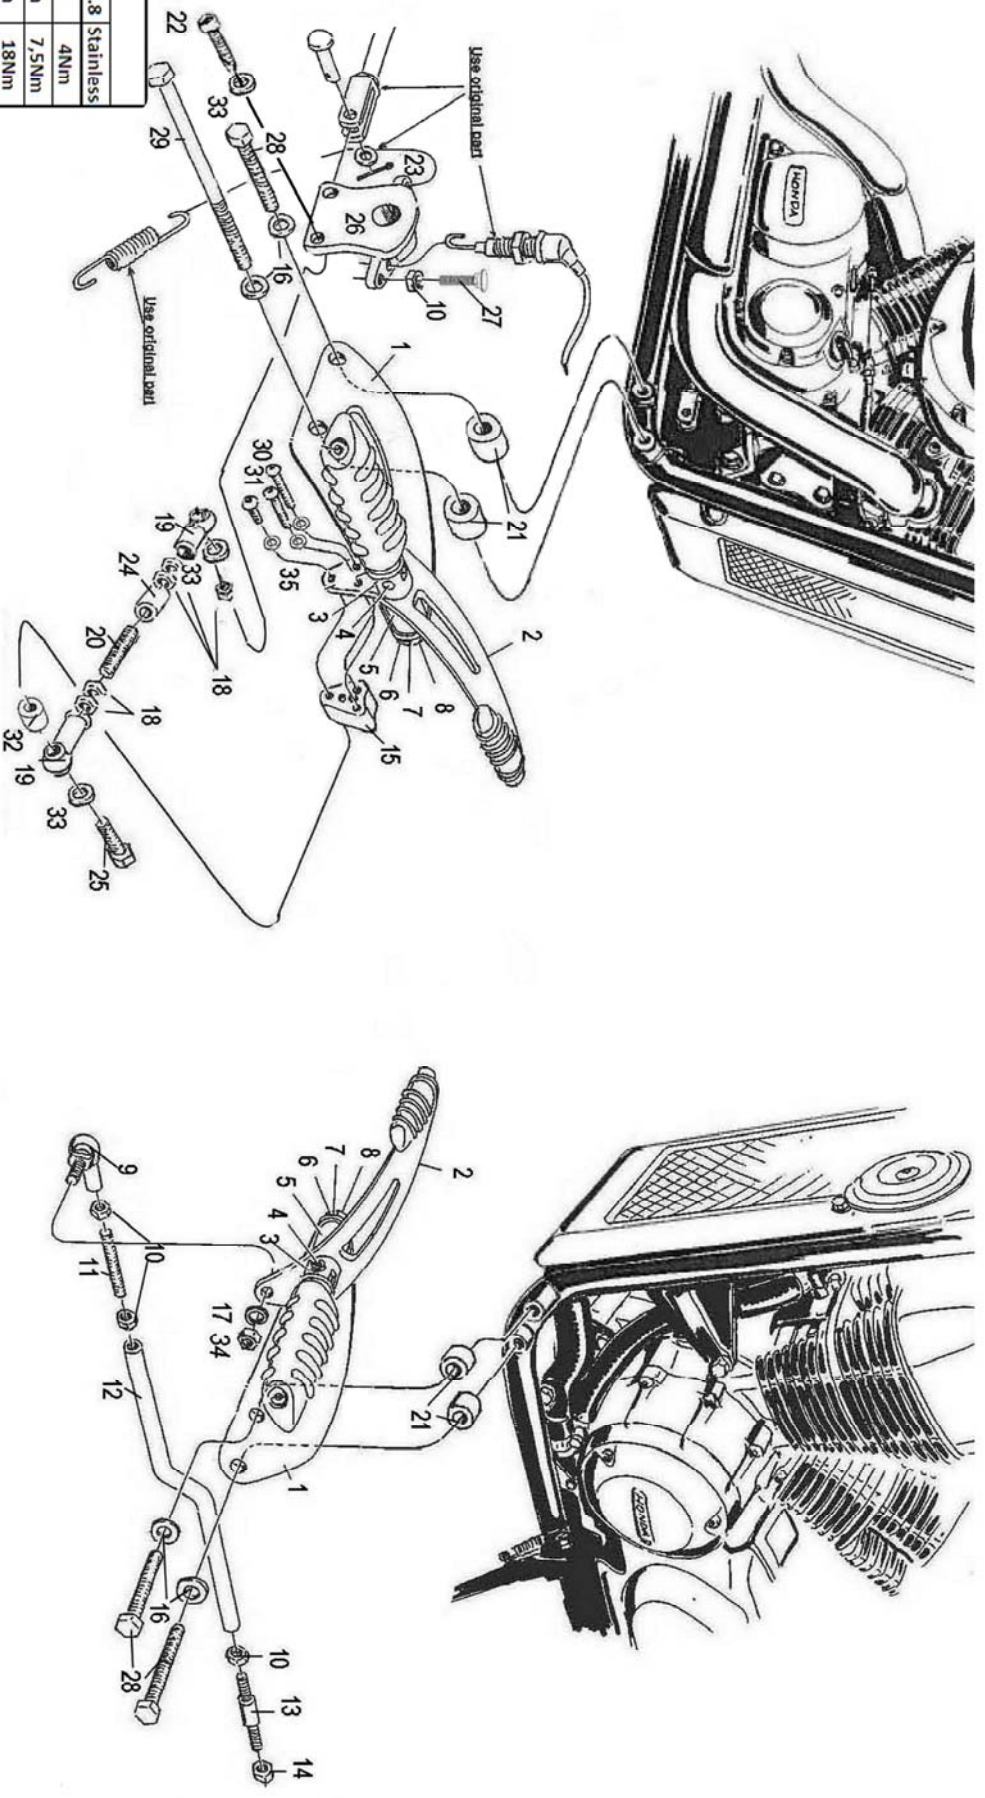

Forward Control
Honda VT 750 C4

Art. no. 491-609 / 809

Torque		
Bolt size / thread	Steel	Steel 8.8 / Stainless
M5	6Nm	9Nm
M6	10Nm	15Nm
M8	25Nm	37Nm
M10x1.25	57Nm	83Nm
M12x1.25	101Nm	149Nm
M12	87Nm	130Nm

Revised # 2

Please check all fixings and mounting points before assembly as listed on the mounting instruction sheet.

This accessory should be mounted by a professional mechanic only. Motolux International B.V. / Highway Hawk can not be held responsible for improper installation.