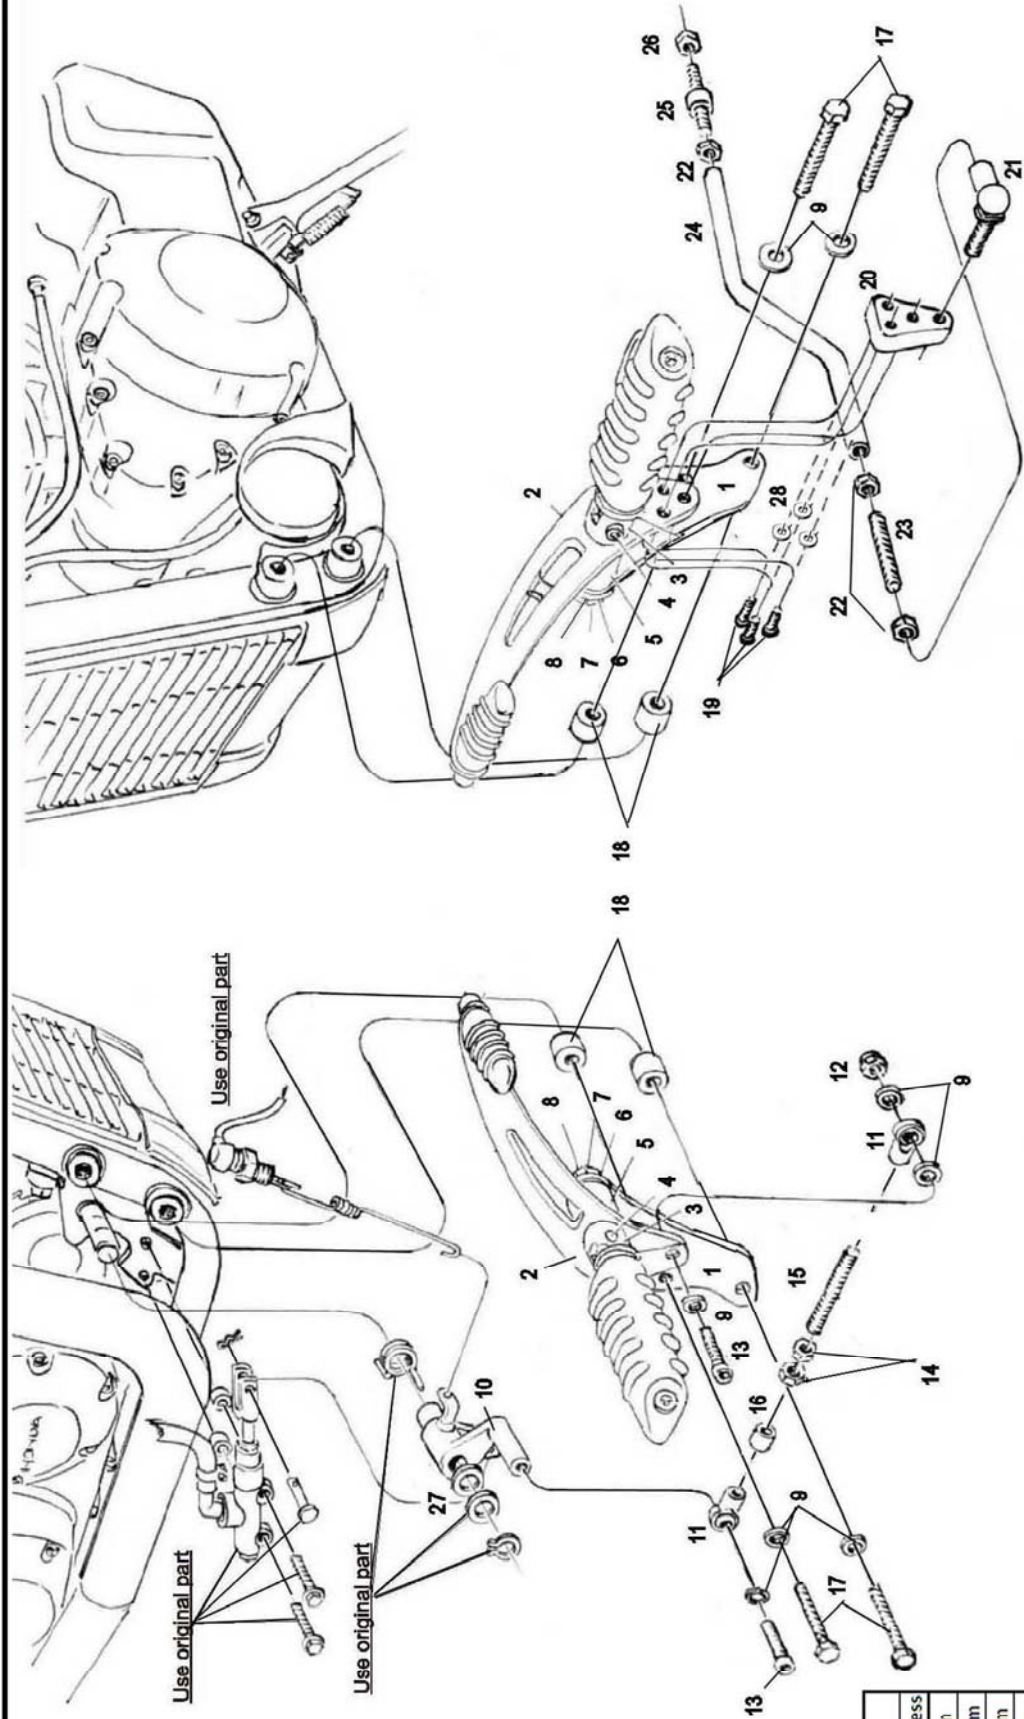

**Forward Control**  
Honda VT 1300 CX  
Art.no.491-610/810

Bolt size / thread	Torque	
	Steel	Steel & Stainless
M5	6Nm	4Nm
M6	10Nm	7,5Nm
M8	25Nm	18Nm
M10X1.25	57Nm	37Nm
M12X1.25	101Nm	71Nm
M12	87Nm	62Nm

Please check all fixings and mounting points before assembly as listed on the mounting instruction sheet.

This accessory should be mounted by a professional mechanic only, Motolux International B.V. / Highway Hawk can not be held responsible for improper installation