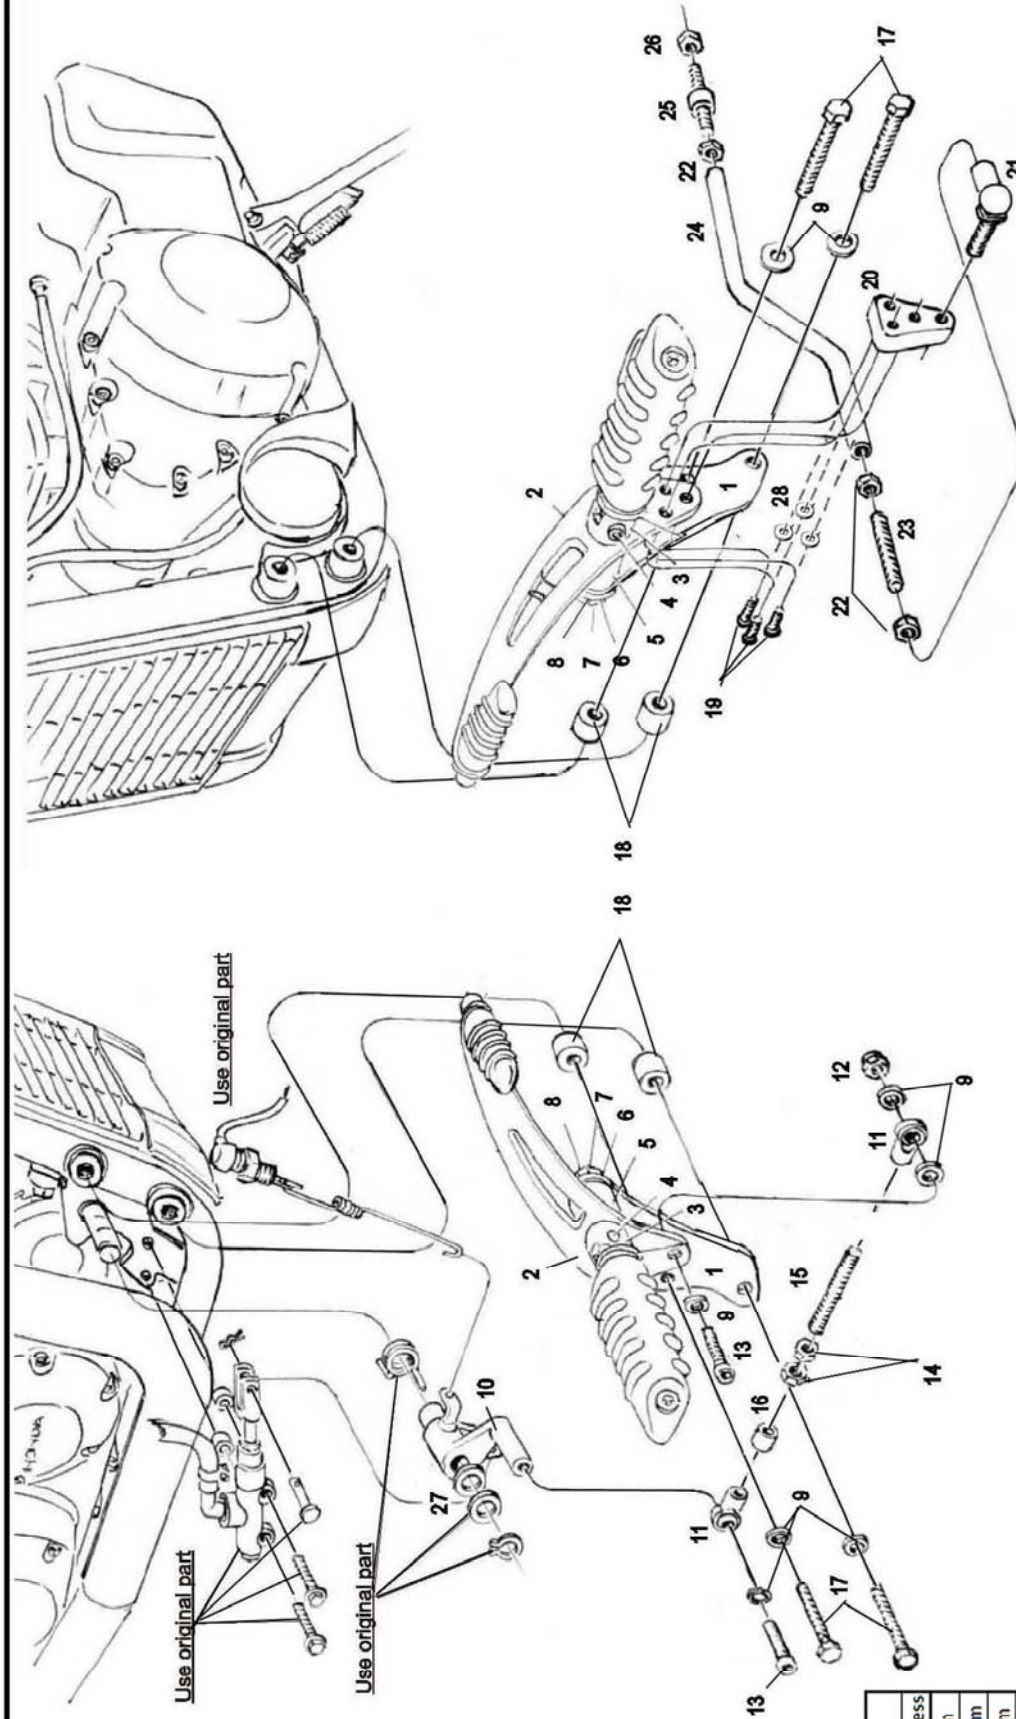

**Forward Control**  
Honda VT 1300 CX  
Art.no.491-610/810

Bolt size / thread	Torque	
	Steel	Steel & Stainless
M5	6Nm	9Nm
M6	10Nm	15Nm
M8	25Nm	37Nm
M10X1.25	57Nm	83Nm
M12X1.25	101Nm	149Nm
M12	87Nm	130Nm
		4Nm
		7,5Nm
		18Nm
		37Nm
		71Nm
		62Nm

Please check all fixings and mounting points before assembly as listed on the mounting instruction sheet.

This accessory should be mounted by a professional mechanic only, Motolux International B.V. / Highway Hawk can not be held responsible for improper installation