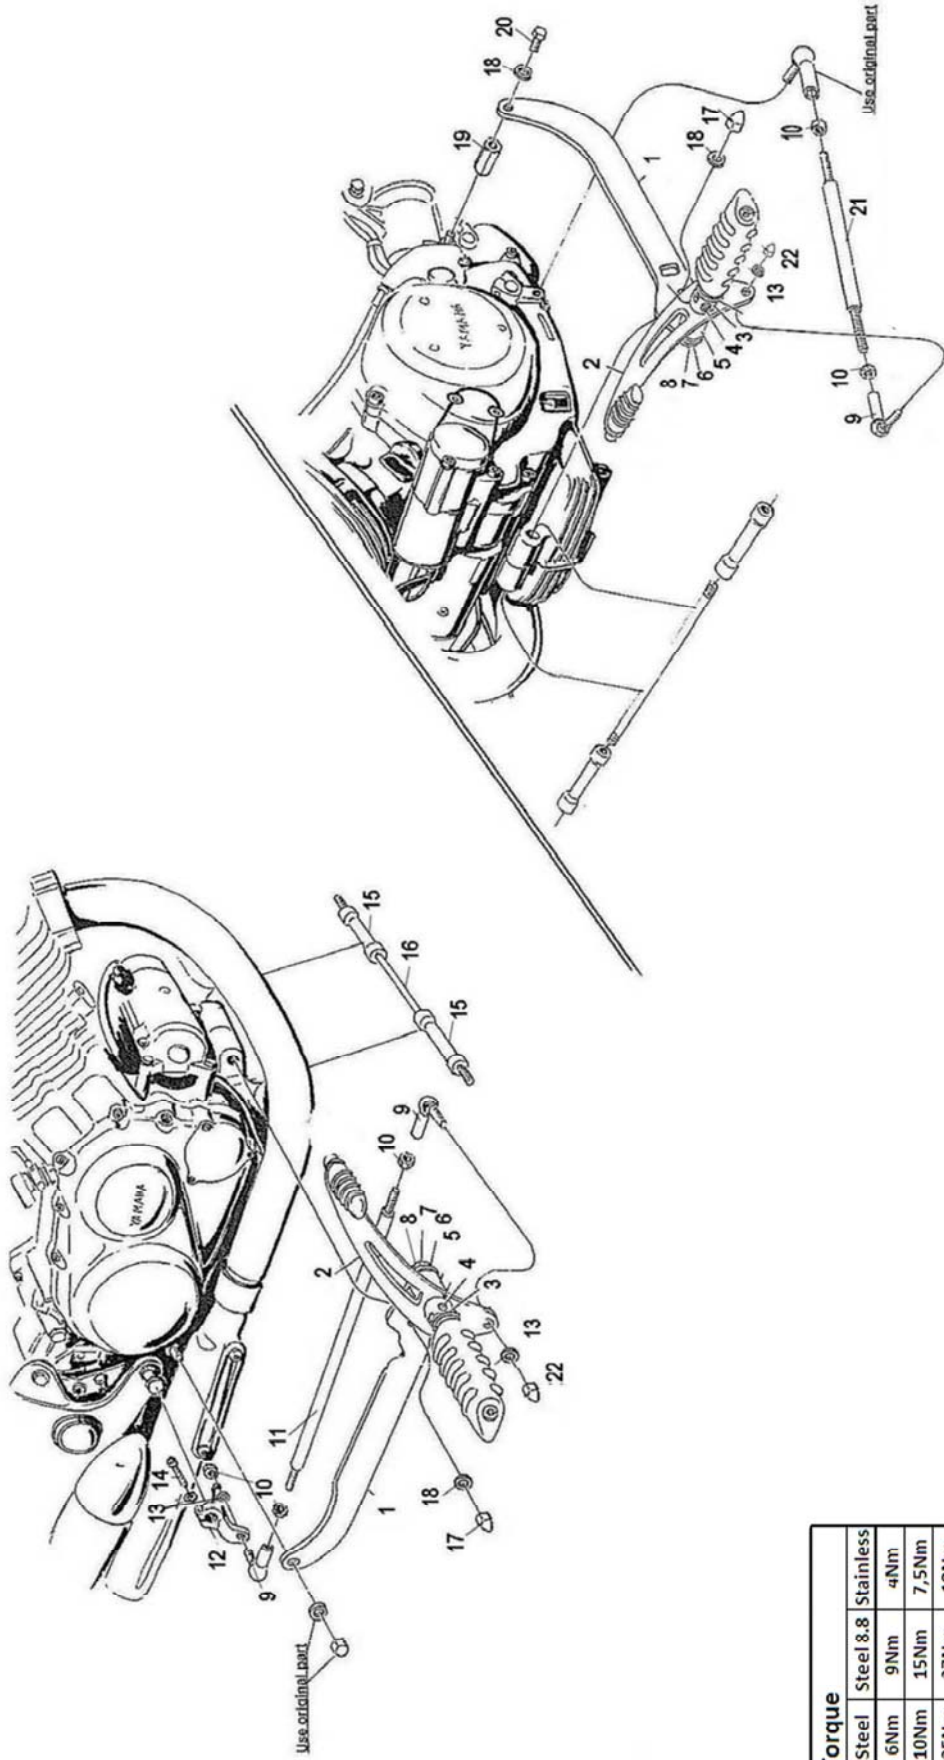

Forward control Yamaha XV-series Art. no. 492-603 / 803

Bolt size / thread	Torque	
	Steel	Steel 8.8 Stainless
M5	6Nm	9Nm
M6	10Nm	15Nm
M8	25Nm	37Nm
M10X1.25	57Nm	83Nm
M12X1.25	101Nm	149Nm
M12	87Nm	130Nm
		62Nm

Please check all fixings and mounting points before assembly as listed on the mounting instruction sheet.

This accessory should be mounted by a professional mechanic only. Motolux International B.V. / Highway Hawk can not be held responsible for improper installation.