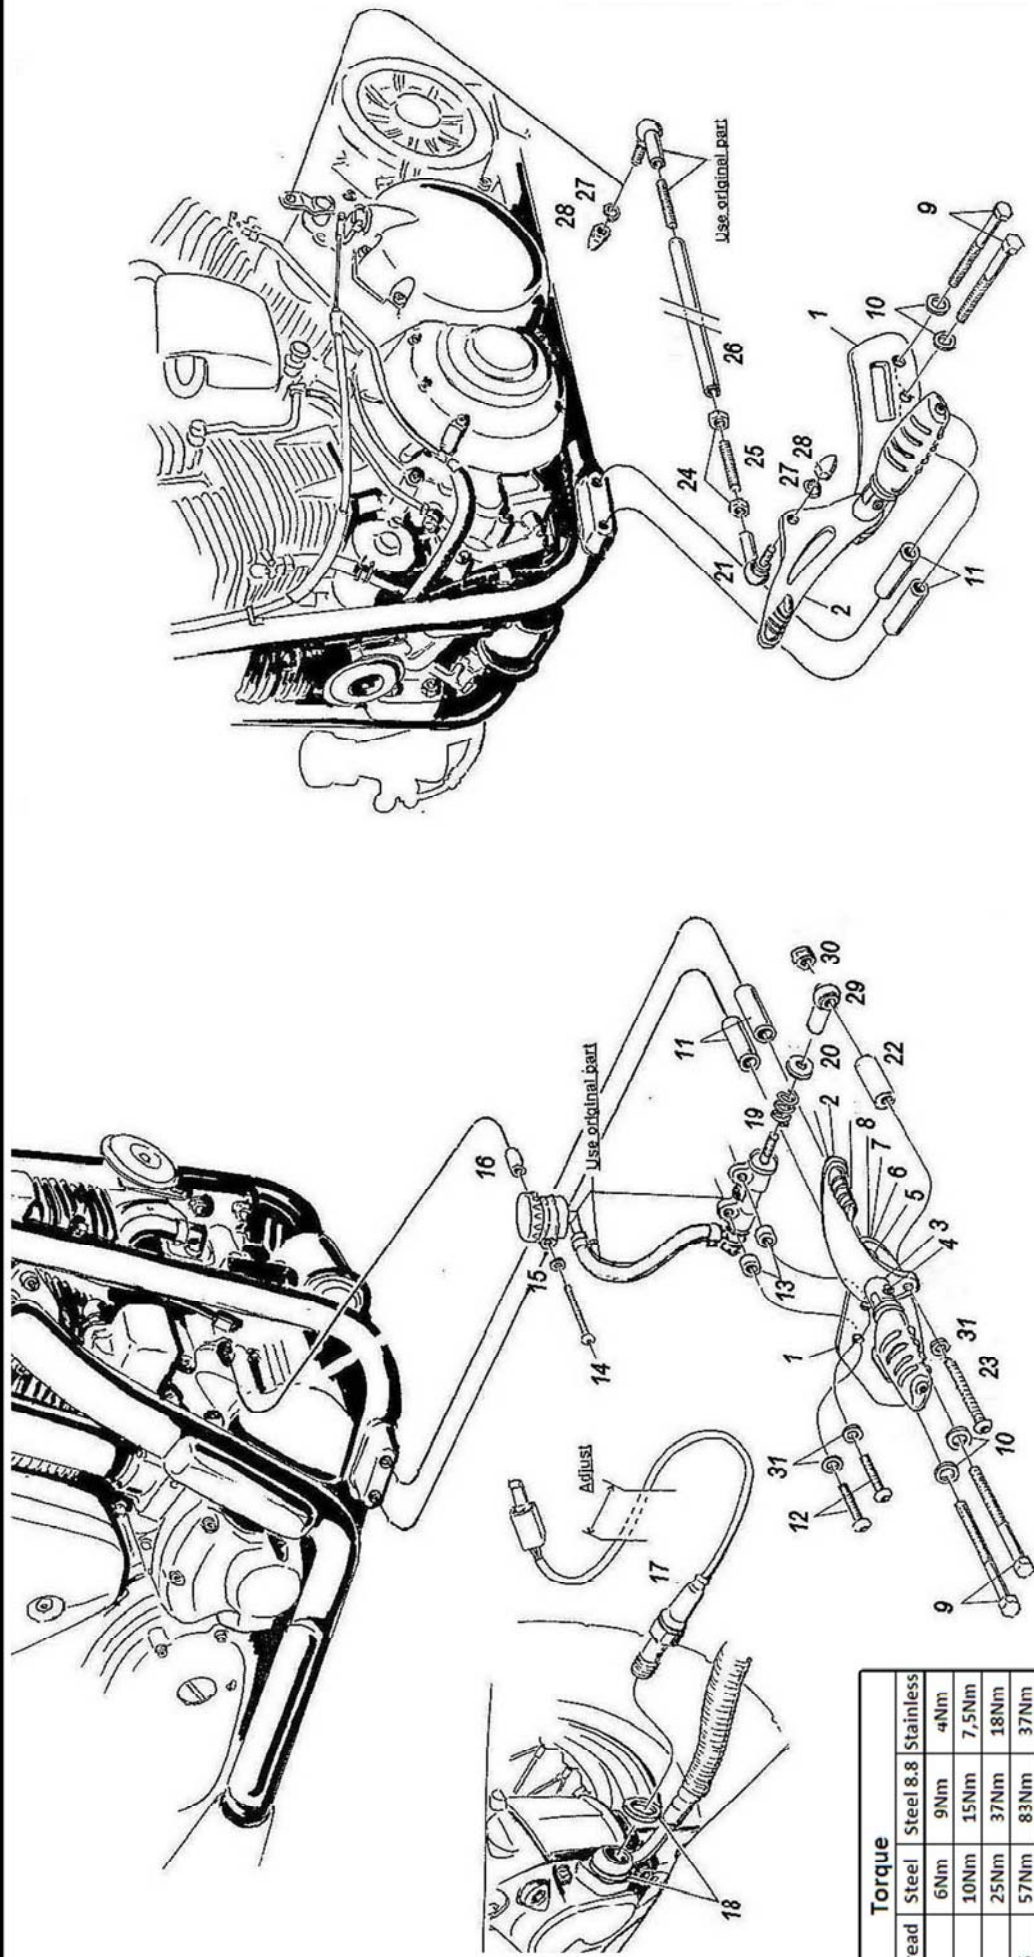

Forward control Yamaha XV 1600 A

Art. no. 492-606 / 806

Bolt size / thread	Torque	
	Steel	Steel 8.8 Stainless
M5	6Nm	9Nm
M6	10Nm	15Nm
M8	25Nm	37Nm
M10X1.25	57Nm	83Nm
M12X1.25	101Nm	149Nm
M12	87Nm	130Nm
		62Nm

Please check all fixings and mounting points before assembly as listed on the mounting instruction sheet.

This accessory should be mounted by a professional mechanic only. Motolux International B.V. / Highway Hawk can not be held responsible for improper installation.