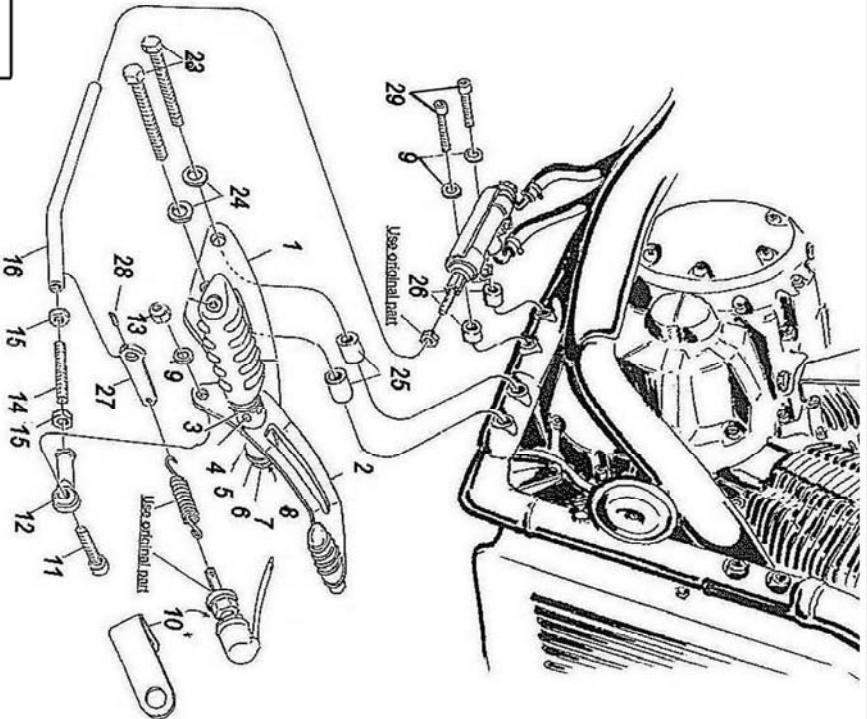

Forward control
Yamaha XVS 1300A
Art. no. 492-607 / 807

Torque			
Bolt size / thread	Steel	Steel 8.8	Stainless
M5	6Nm	9Nm	4Nm
M6	10Nm	15Nm	7.5Nm
M8	25Nm	37Nm	18Nm
M10x1.25	57Nm	83Nm	37Nm
M12x1.25	101Nm	149Nm	71Nm
M12	87Nm	130Nm	62Nm

Revised # 2

Please check all fixings and mounting points before assembly as listed on the mounting instruction sheet.

This accessory should be mounted by a professional mechanic only. Motolux International B.V. / Highway Hawk can not be held responsible for improper installation.