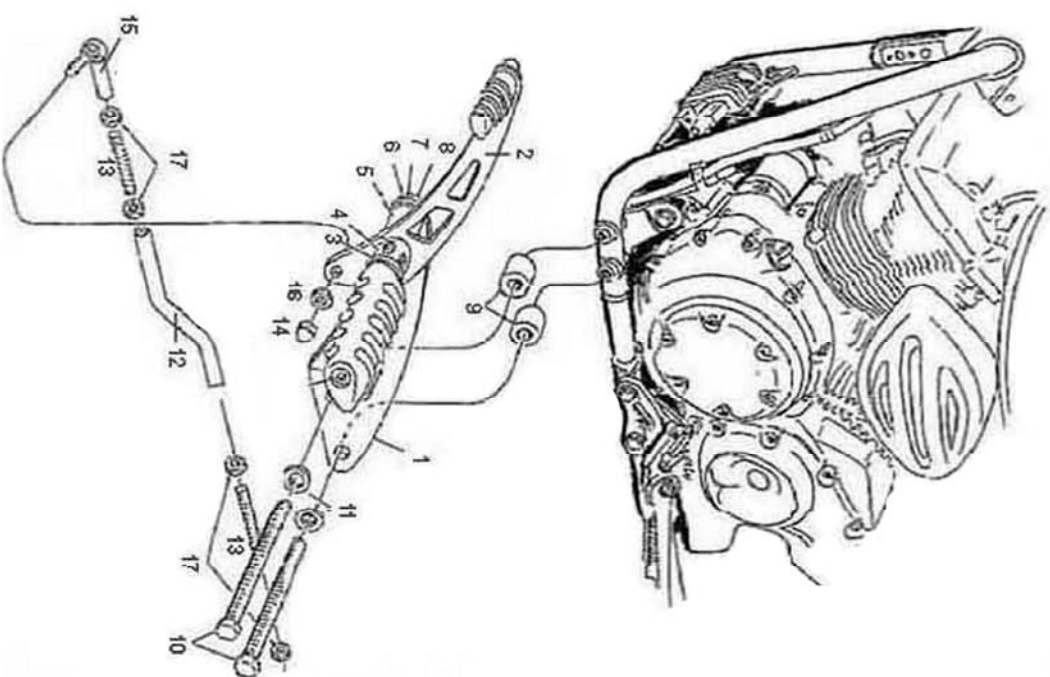

Forward control

Yamaha XVS 950A

Art. no. 492-608 / 808

Torque		
Bolt size / thread	Steel	Steel 8.8 Stainless
M5	6Nm	9Nm
M6	10Nm	15Nm
M8	25Nm	37Nm
M10x1.25	57Nm	83Nm
M12x1.25	101Nm	149Nm
M12	87Nm	130Nm

Revised # 2

Please check all fixings and mounting points before assembly as listed on the mounting instruction sheet.

This accessory should be mounted by a professional mechanic only. Motolux International B.V. / Highway Hawk can not be held responsible for improper installation.