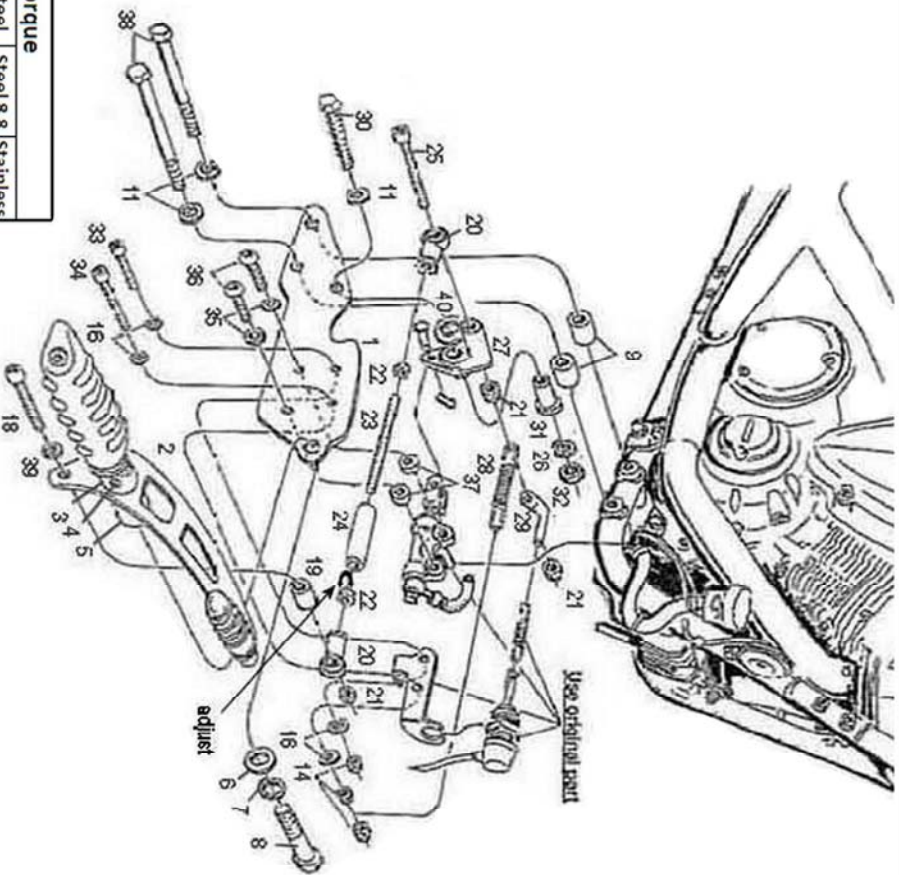

Forward control

Yamaha XVS 950A

Art. no. 492-608 / 808

Torque		
Bolt size / thread	Steel	Steel 8.8 Stainless
M5	6Nm	9Nm
M6	10Nm	15Nm
M8	25Nm	37Nm
M10x1.25	57Nm	83Nm
M12x1.25	101Nm	149Nm
M12	87Nm	130Nm

Revised # 2

Please check all fixings and mounting points before assembly as listed on the mounting instruction sheet.

This accessory should be mounted by a professional mechanic only. Motolux International B.V. / Highway Hawk can not be held responsible for improper installation.