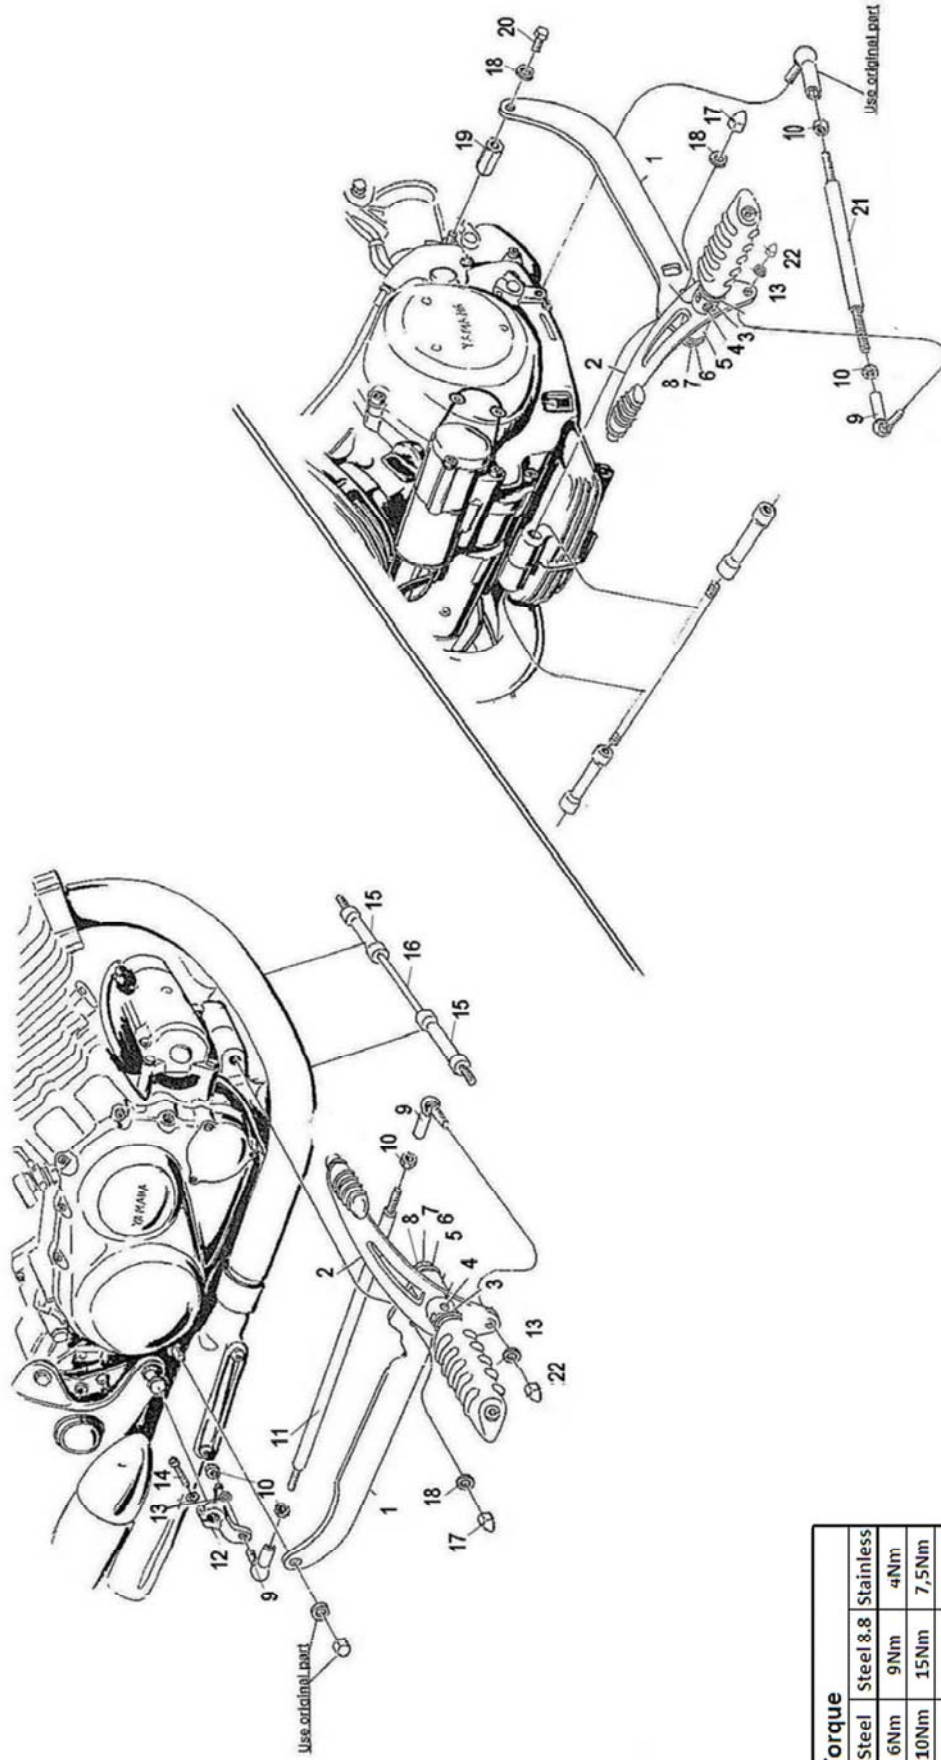

# Forward control Yamaha XV-series Art. no. 492-603 / 803

Bolt size / thread	Torque	
	Steel	Steel 8.8 Stainless
M5	6Nm	9Nm
M6	10Nm	15Nm
M8	25Nm	37Nm
M10X1.25	57Nm	83Nm
M12X1.25	101Nm	149Nm
M12	87Nm	130Nm
		62Nm

Please check all fixings and mounting points before assembly as listed on the mounting instruction sheet.

This accessory should be mounted by a professional mechanic only. Motolux International B.V. / Highway Hawk can not be held responsible for improper installation.