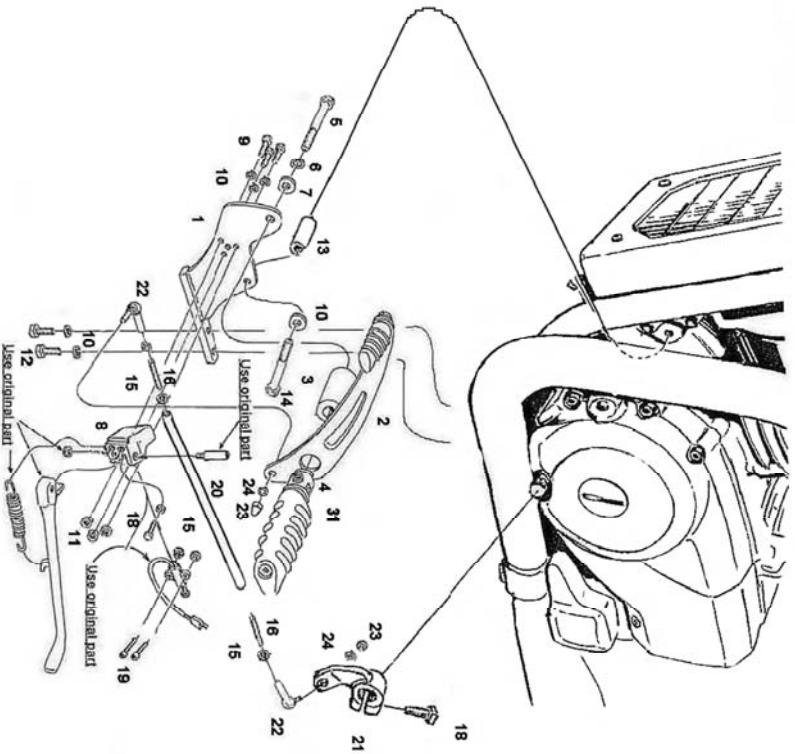

Forward control
Suzuki VS600/750/800

Art. no. 493-600/800

Torque			
Bolt size / thread	Steel	Steel 8.8	Stainless
M5	6Nm	9Nm	4Nm
M6	10Nm	15Nm	7.5Nm
M8	25Nm	37Nm	18Nm
M10x1.25	57Nm	83Nm	37Nm
M12x1.25	101Nm	149Nm	71Nm
M12	87Nm	130Nm	62Nm

Revised # 2

Please check all fixings and mounting points before assembly as listed on the mounting instruction sheet.

This accessory should be mounted by a professional mechanic only. Motolux International B.V. / Highway Hawk can not be held responsible for improper installation.