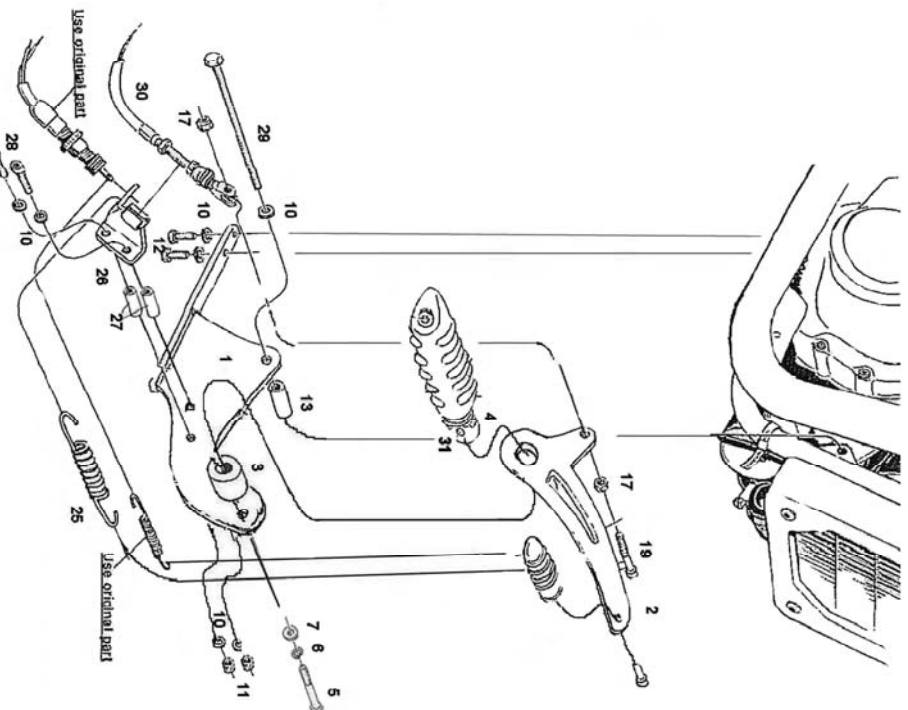

Forward control
Suzuki VS600/750/800

Art. no. 493-600/800

Torque			
Bolt size / thread	Steel	Steel 8.8	Stainless
M5	6Nm	9Nm	4Nm
M6	10Nm	15Nm	7.5Nm
M8	25Nm	37Nm	18Nm
M10x1.25	57Nm	83Nm	37Nm
M12x1.25	101Nm	149Nm	71Nm
M12	87Nm	130Nm	62Nm

Revised # 2

Please check all fixings and mounting points before assembly as listed on the mounting instruction sheet.

This accessory should be mounted by a professional mechanic only. Motolux International B.V. / Highway Hawk can not be held responsible for improper installation.