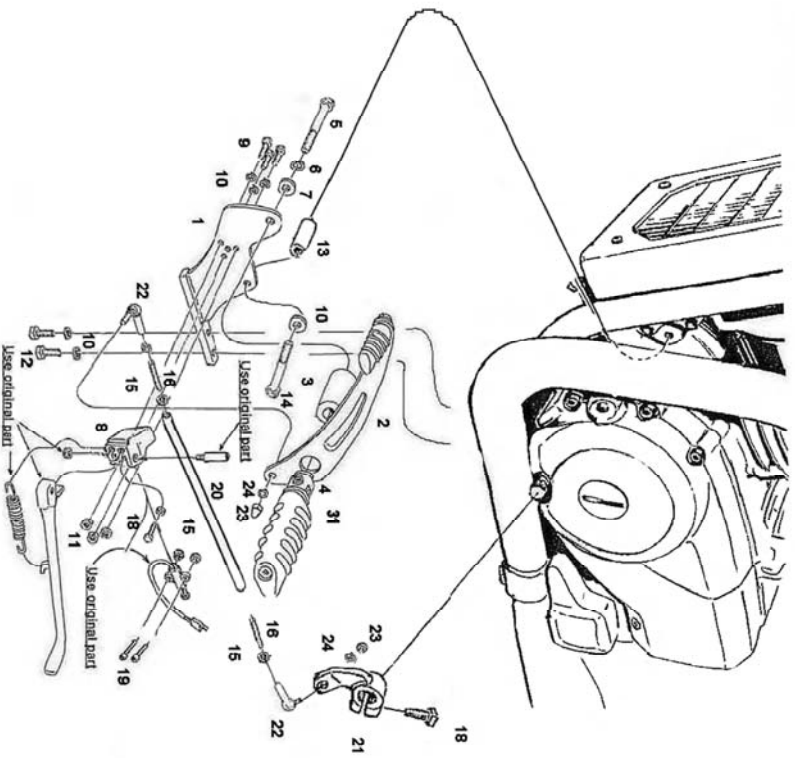

Forward control
Suzuki VS600/750/800

Art. no. 493-600/800

Torque			
Bolt size / thread	Steel	Steel 8.8	Stainless
M5	6Nm	9Nm	4Nm
M6	10Nm	15Nm	7.5Nm
M8	25Nm	37Nm	18Nm
M10x1.25	57Nm	83Nm	37Nm
M12x1.25	101Nm	149Nm	71Nm
M12	87Nm	130Nm	62Nm

Revised # 2

Please check all fixings and mounting points before assembly as listed on the mounting instruction sheet.

This accessory should be mounted by a professional mechanic only. Motolux International B.V. / Highway Hawk can not be held responsible for improper installation.