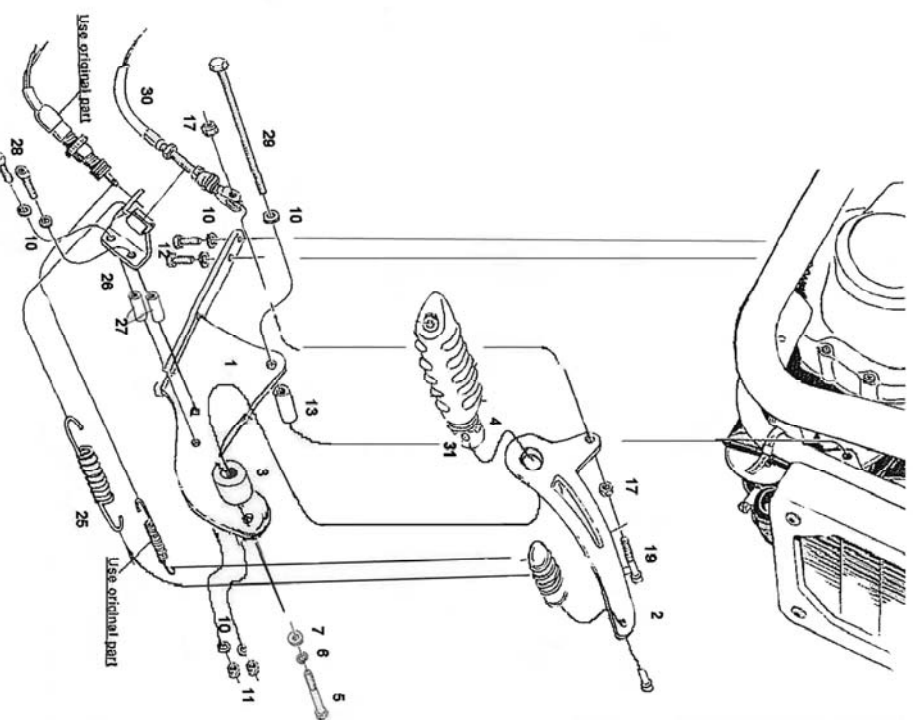

Forward control
Suzuki VS600/750/800

Art. no. 493-600/800

Torque			
Bolt size / thread	Steel	Steel 8.8	Stainless
M5	6Nm	9Nm	4Nm
M6	10Nm	15Nm	7.5Nm
M8	25Nm	37Nm	18Nm
M10x1.25	57Nm	83Nm	37Nm
M12x1.25	101Nm	149Nm	71Nm
M12	87Nm	130Nm	62Nm

Revised # 2

Please check all fixings and mounting points before assembly as listed on the mounting instruction sheet.

This accessory should be mounted by a professional mechanic only. Motolux International B.V. / Highway Hawk can not be held responsible for improper installation.