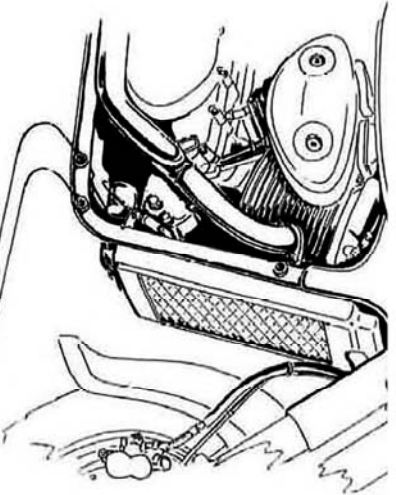

**Forward control**  
**Suzuki VL800 / C800 / M800 <10**  
 Art.no. 493-603 / 803

Torque			
Bolt size / thread	Steel	Steel 8.8	Stainless
M5	6Nm	9Nm	4Nm
M6	10Nm	15Nm	7.5Nm
M8	25Nm	37Nm	18Nm
M10x1.25	57Nm	83Nm	37Nm
M12x1.25	101Nm	149Nm	71Nm
M12	87Nm	130Nm	62Nm

**Revised # 2**

Please check all fixings and mounting points before assembly as listed on the mounting instruction sheet.

This accessory should be mounted by a professional mechanic only. Motolux International B.V. / Highway Hawk can not be held responsible for improper installation.