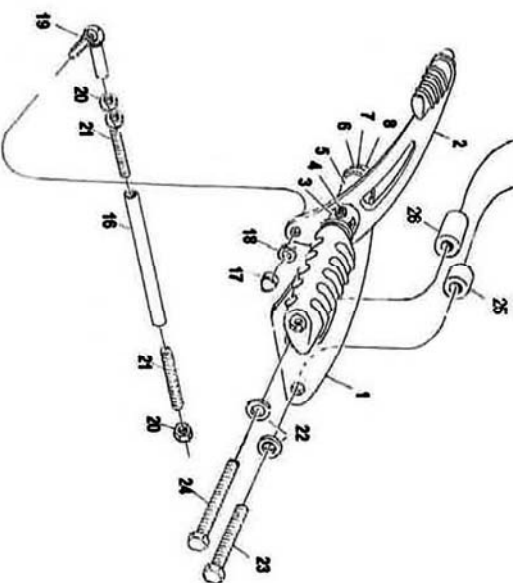

**Forward control**  
**Suzuki VL800 / C800 / M800 <10**  
 Art.no. 493-603 / 803

Torque			
Bolt size / thread	Steel	Steel 8.8	Stainless
M5	6Nm	9Nm	4Nm
M6	10Nm	15Nm	7.5Nm
M8	25Nm	37Nm	18Nm
M10x1.25	57Nm	83Nm	37Nm
M12x1.25	101Nm	149Nm	71Nm
M12	87Nm	130Nm	62Nm

**Revised # 2**

Please check all fixings and mounting points before assembly as listed on the mounting instruction sheet.

This accessory should be mounted by a professional mechanic only. Motolux International B.V. / Highway Hawk can not be held responsible for improper installation.