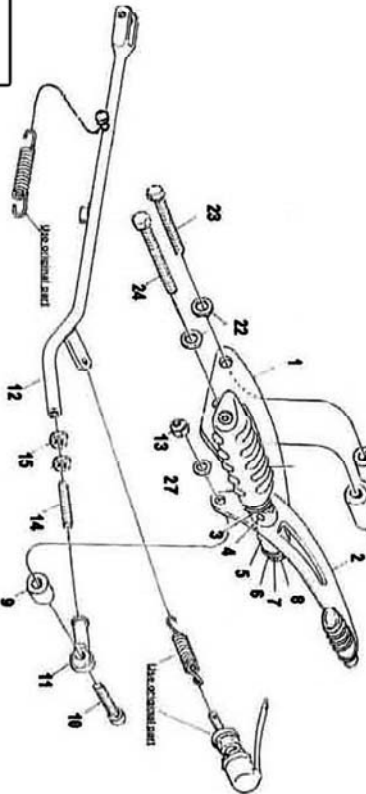

**Forward control**  
**Suzuki VL800 / C800 / M800 <10**  
 Art.no. 493-603 / 803

Torque			
Bolt size / thread	Steel	Steel 8.8	Stainless
M5	6Nm	9Nm	4Nm
M6	10Nm	15Nm	7.5Nm
M8	25Nm	37Nm	18Nm
M10x1.25	57Nm	83Nm	37Nm
M12x1.25	101Nm	149Nm	71Nm
M12	87Nm	130Nm	62Nm

**Revised # 2**

Please check all fixings and mounting points before assembly as listed on the mounting instruction sheet.

This accessory should be mounted by a professional mechanic only. Motolux International B.V. / Highway Hawk can not be held responsible for improper installation.