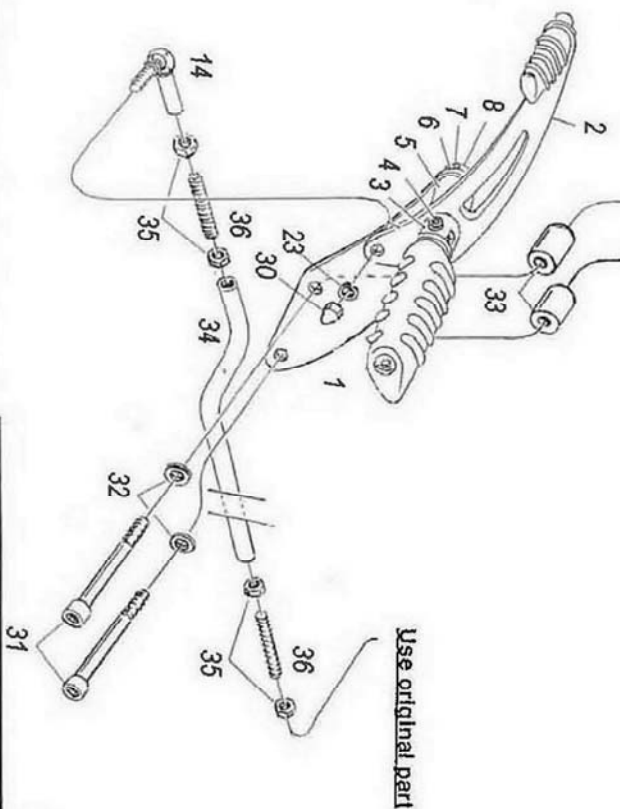

Forward Control set SUZUKI M1500 Art nr. 493-605/805

Revised # 2

*. Adjust for correct fit

© Moto-Lux Specialties B.V. advises installation by a professional mechanic.
 We do not accept responsibility for improper installation.