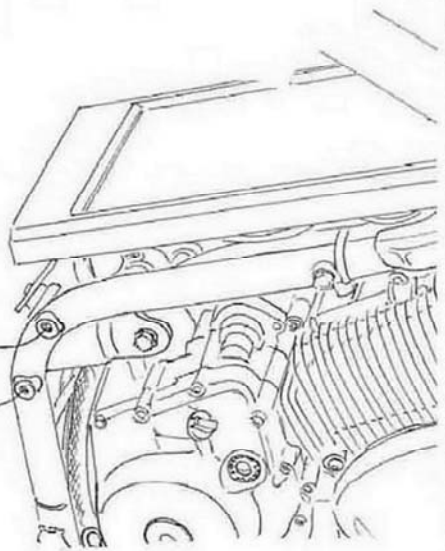

Forward Control set SUZUKI M1500 Art nr. 493-605/805

Revised # 2

*. Adjust for correct fit

© Moto-Lux Specialties B.V. advises installation by a professional mechanic.
 We do not accept responsibility for improper installation.