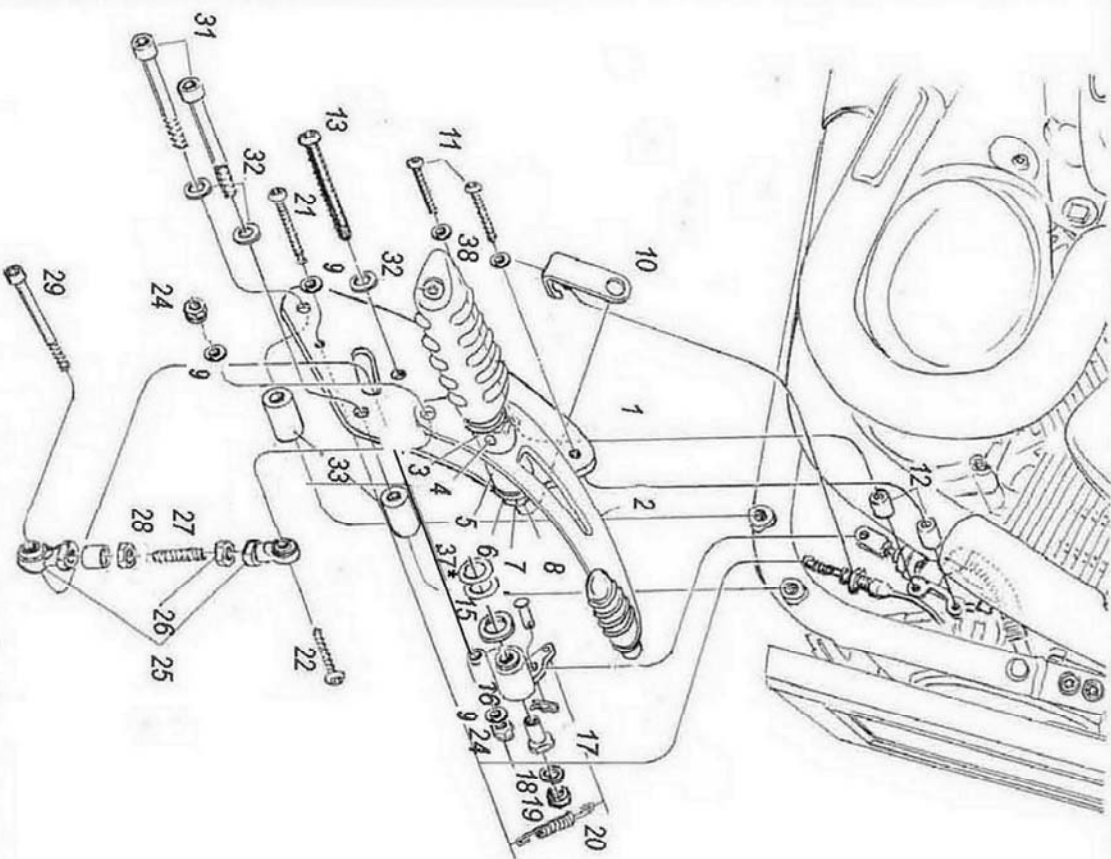

Forward Control set SUZUKI M1500 Art nr. 493-605/805

Revised # 2

*. Adjust for correct fit

© Moto-Lux Specialties B.V. advises installation by a professional mechanic.
 We do not accept responsibility for improper installation.