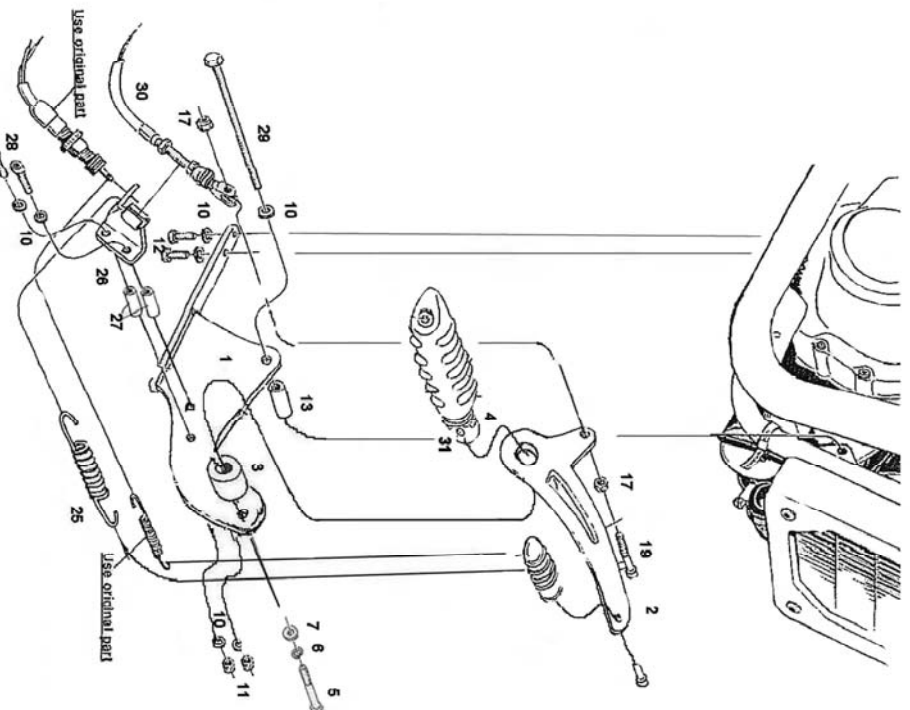

Forward control
Suzuki VS600/750/800

Art. no. 493-600/800

Torque			
Bolt size / thread	Steel	Steel 8.8	Stainless
M5	6Nm	9Nm	4Nm
M6	10Nm	15Nm	7.5Nm
M8	25Nm	37Nm	18Nm
M10x1.25	57Nm	83Nm	37Nm
M12x1.25	101Nm	149Nm	71Nm
M12	87Nm	130Nm	62Nm

Revised # 2

Please check all fixings and mounting points before assembly as listed on the mounting instruction sheet.

This accessory should be mounted by a professional mechanic only. Motolux International B.V. / Highway Hawk can not be held responsible for improper installation.