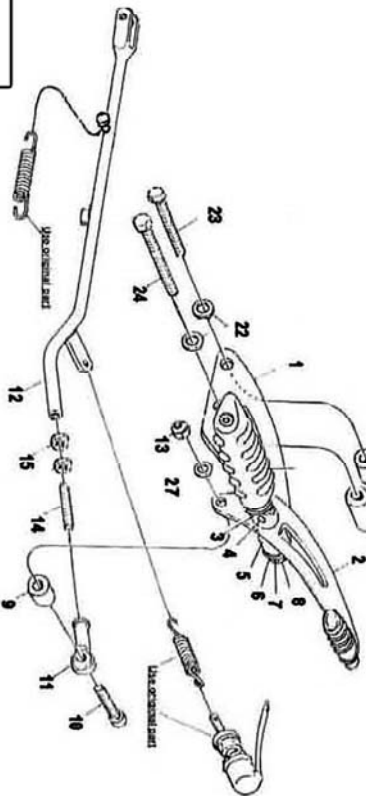

**Forward control**  
**Suzuki VL800 / C800 / M800 <10**  
 Art.no. 493-603 / 803

Torque			
Bolt size / thread	Steel	Steel 8.8	Stainless
M5	6Nm	9Nm	4Nm
M6	10Nm	15Nm	7.5Nm
M8	25Nm	37Nm	18Nm
M10x1.25	57Nm	83Nm	37Nm
M12x1.25	101Nm	149Nm	71Nm
M12	87Nm	130Nm	62Nm

**Revised # 2**

Please check all fixings and mounting points before assembly as listed on the mounting instruction sheet.

This accessory should be mounted by a professional mechanic only. Motolux International B.V. / Highway Hawk can not be held responsible for improper installation