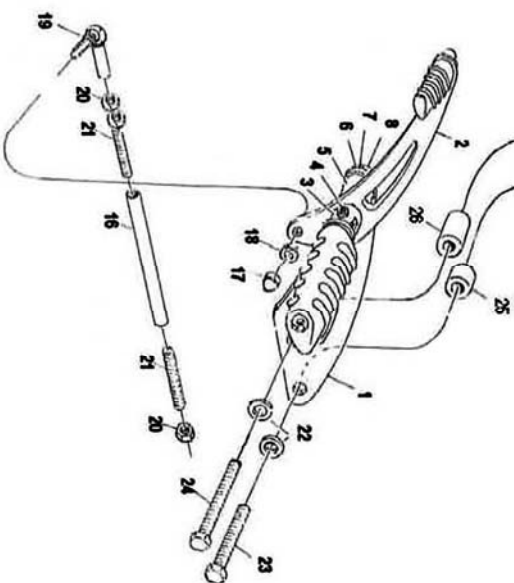

**Forward control**  
**Suzuki VL800 / C800 / M800 <10**  
 Art.no. 493-603 / 803

Torque			
Bolt size / thread	Steel	Steel 8.8	Stainless
M5	6Nm	9Nm	4Nm
M6	10Nm	15Nm	7.5Nm
M8	25Nm	37Nm	18Nm
M10x1.25	57Nm	83Nm	37Nm
M12x1.25	101Nm	149Nm	71Nm
M12	87Nm	130Nm	62Nm

**Revised # 2**

Please check all fixings and mounting points before assembly as listed on the mounting instruction sheet.

This accessory should be mounted by a professional mechanic only. Motolux International B.V. / Highway Hawk can not be held responsible for improper installation