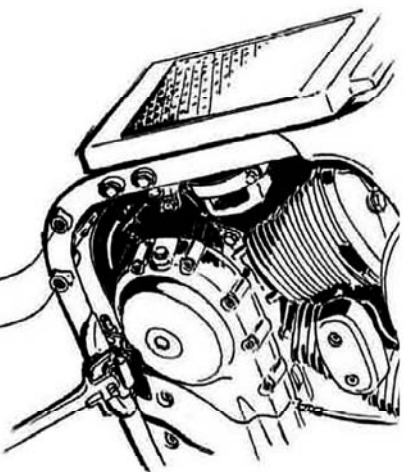

**Forward control**  
**Suzuki VL800 / C800 / M800 <10**  
 Art.no. 493-603 / 803

Torque			
Bolt size / thread	Steel	Steel 8.8	Stainless
M5	6Nm	9Nm	4Nm
M6	10Nm	15Nm	7.5Nm
M8	25Nm	37Nm	18Nm
M10x1.25	57Nm	83Nm	37Nm
M12x1.25	101Nm	149Nm	71Nm
M12	87Nm	130Nm	62Nm

**Revised # 2**

Please check all fixings and mounting points before assembly as listed on the mounting instruction sheet.

This accessory should be mounted by a professional mechanic only. Motolux International B.V. / Highway Hawk can not be held responsible for improper installation