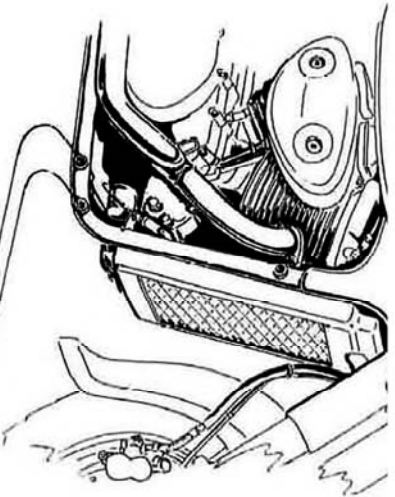

**Forward control**  
**Suzuki VL800 / C800 / M800 <10**  
 Art.no. 493-603 / 803

Torque			
Bolt size / thread	Steel	Steel 8.8	Stainless
M5	6Nm	9Nm	4Nm
M6	10Nm	15Nm	7.5Nm
M8	25Nm	37Nm	18Nm
M10x1.25	57Nm	83Nm	37Nm
M12x1.25	101Nm	149Nm	71Nm
M12	87Nm	130Nm	62Nm

**Revised # 2**

Please check all fixings and mounting points before assembly as listed on the mounting instruction sheet.

This accessory should be mounted by a professional mechanic only. Motolux International B.V. / Highway Hawk can not be held responsible for improper installation