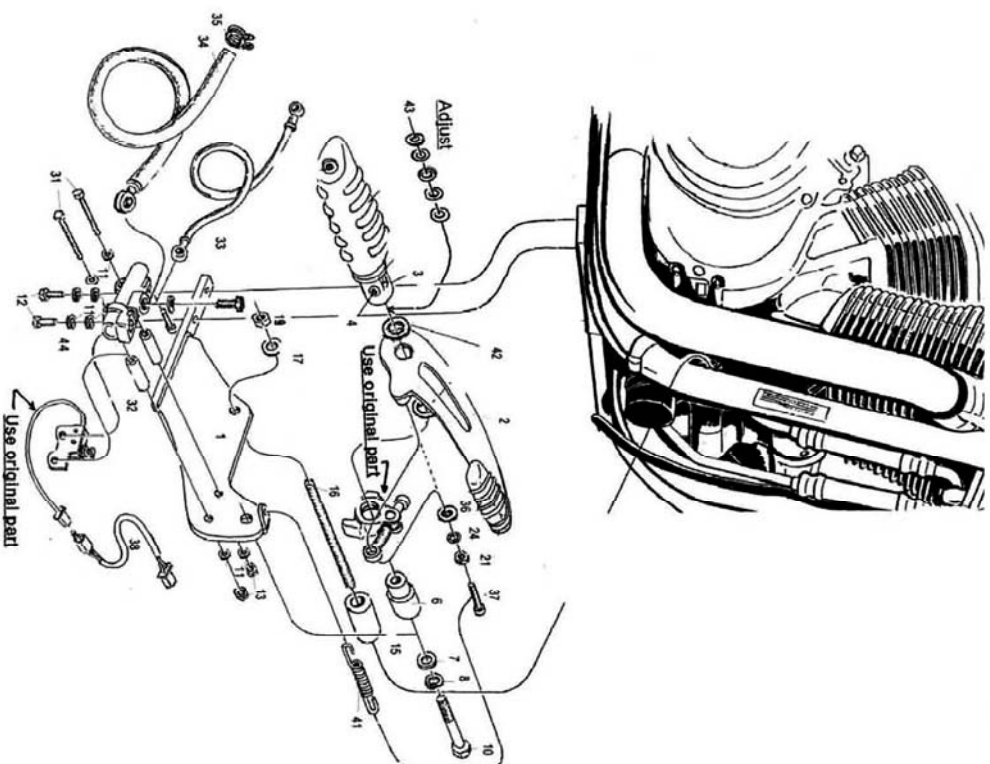

Forward control
SUZUKI VS 1400
Art. no. 493-604 / 804

* = VS 1400 '95 > UP

Torque			
Bolt size / thread	Steel	Steel 8.8	Stainless
M5	6Nm	9Nm	4Nm
M6	10Nm	15Nm	7.5Nm
M8	25Nm	37Nm	18Nm
M10X1.25	57Nm	83Nm	37Nm
M12X1.25	101Nm	149Nm	71Nm
M12	87Nm	130Nm	62Nm

Revised # 2

Please check all fixings and mounting points before assembly as listed on the mounting instruction sheet.

This accessory should be mounted by a professional mechanic only. Motolux International B.V. / Highway Hawk can not be held responsible for improper installation.