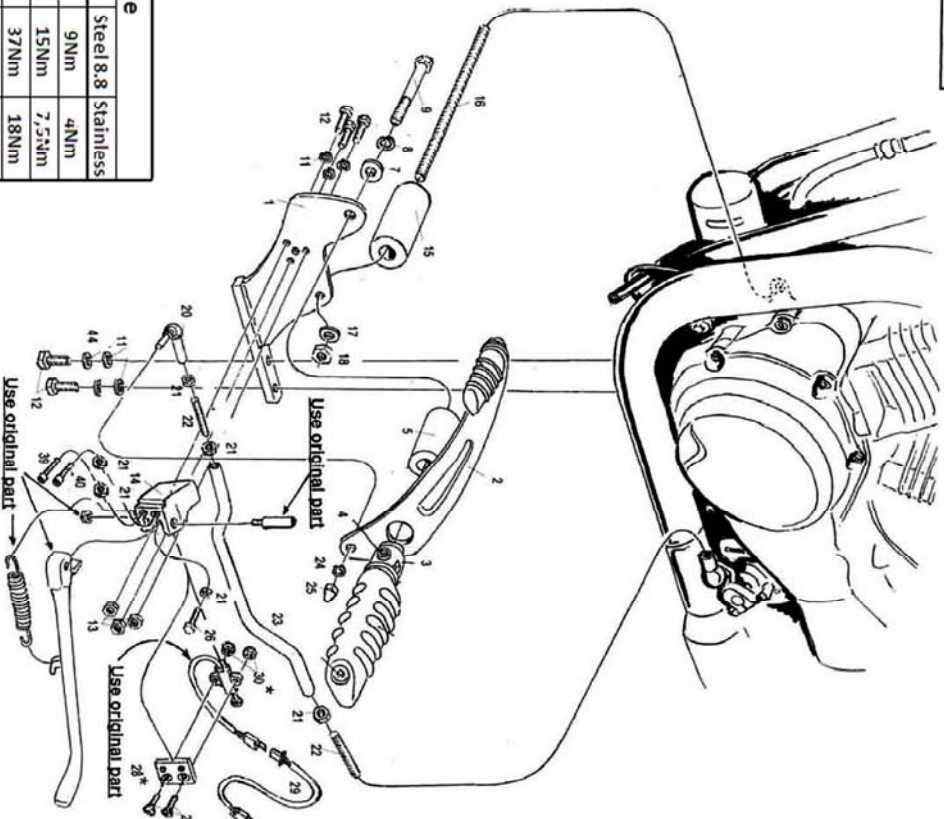

Forward control
SUZUKI VS 1400
Art. no. 493-604 / 804

* = VS 1400 '95 > UP

Torque			
Bolt size / thread	Steel	Steel 8.8	Stainless
M5	6Nm	9Nm	4Nm
M6	10Nm	15Nm	7.5Nm
M8	25Nm	37Nm	18Nm
M10X1.25	57Nm	83Nm	37Nm
M12X1.25	101Nm	149Nm	71Nm
M12	87Nm	130Nm	62Nm

Revised # 2

Please check all fixings and mounting points before assembly as listed on the mounting instruction sheet.

This accessory should be mounted by a professional mechanic only. Motolux International B.V. / Highway Hawk can not be held responsible for improper installation.