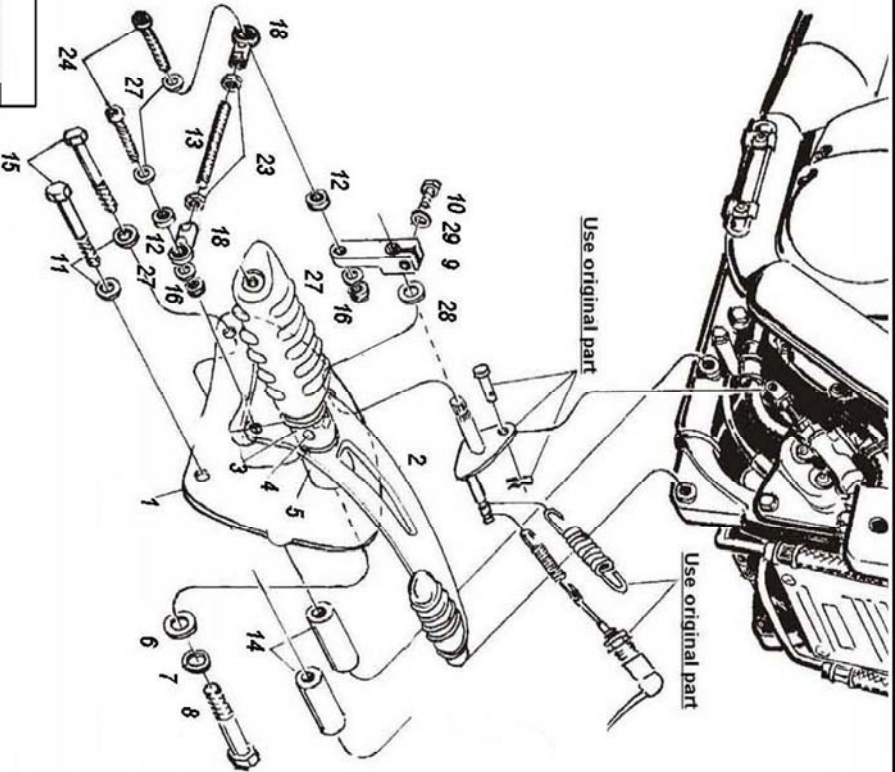

**Forward control**  
**SUZUKI VL 1500 LC**  
 Art. no. 493-606/806

Torque		
Bolt size / thread	Steel	Steel 8.8 / Stainless
M5	6Nm	9Nm
M6	10Nm	15Nm
M8	25Nm	37Nm
M10x1.25	57Nm	83Nm
M12x1.25	101Nm	149Nm
M12	87Nm	130Nm

**Revised # 2**

Please check all fixings and mounting points before assembly as listed on the mounting instruction sheet.

This accessory should be mounted by a professional mechanic only. Motolux International B.V. / Highway Hawk can not be held responsible for improper installation.