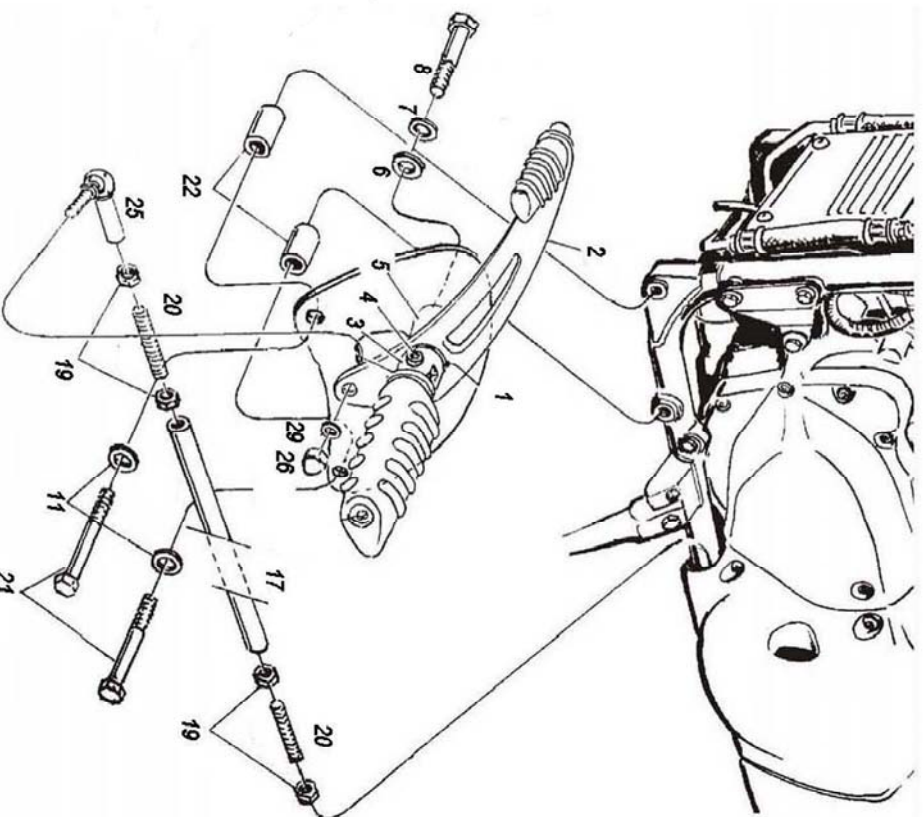

**Forward control**  
**SUZUKI VL 1500 LC**  
 Art. no. 493-606/806

Torque		
Bolt size / thread	Steel	Steel 8.8 / Stainless
M5	6Nm	9Nm
M6	10Nm	15Nm
M8	25Nm	37Nm
M10x1.25	57Nm	83Nm
M12x1.25	101Nm	149Nm
M12	87Nm	130Nm

**Revised # 2**

Please check all fixings and mounting points before assembly as listed on the mounting instruction sheet.

This accessory should be mounted by a professional mechanic only. Motolux International B.V. / Highway Hawk can not be held responsible for improper installation.