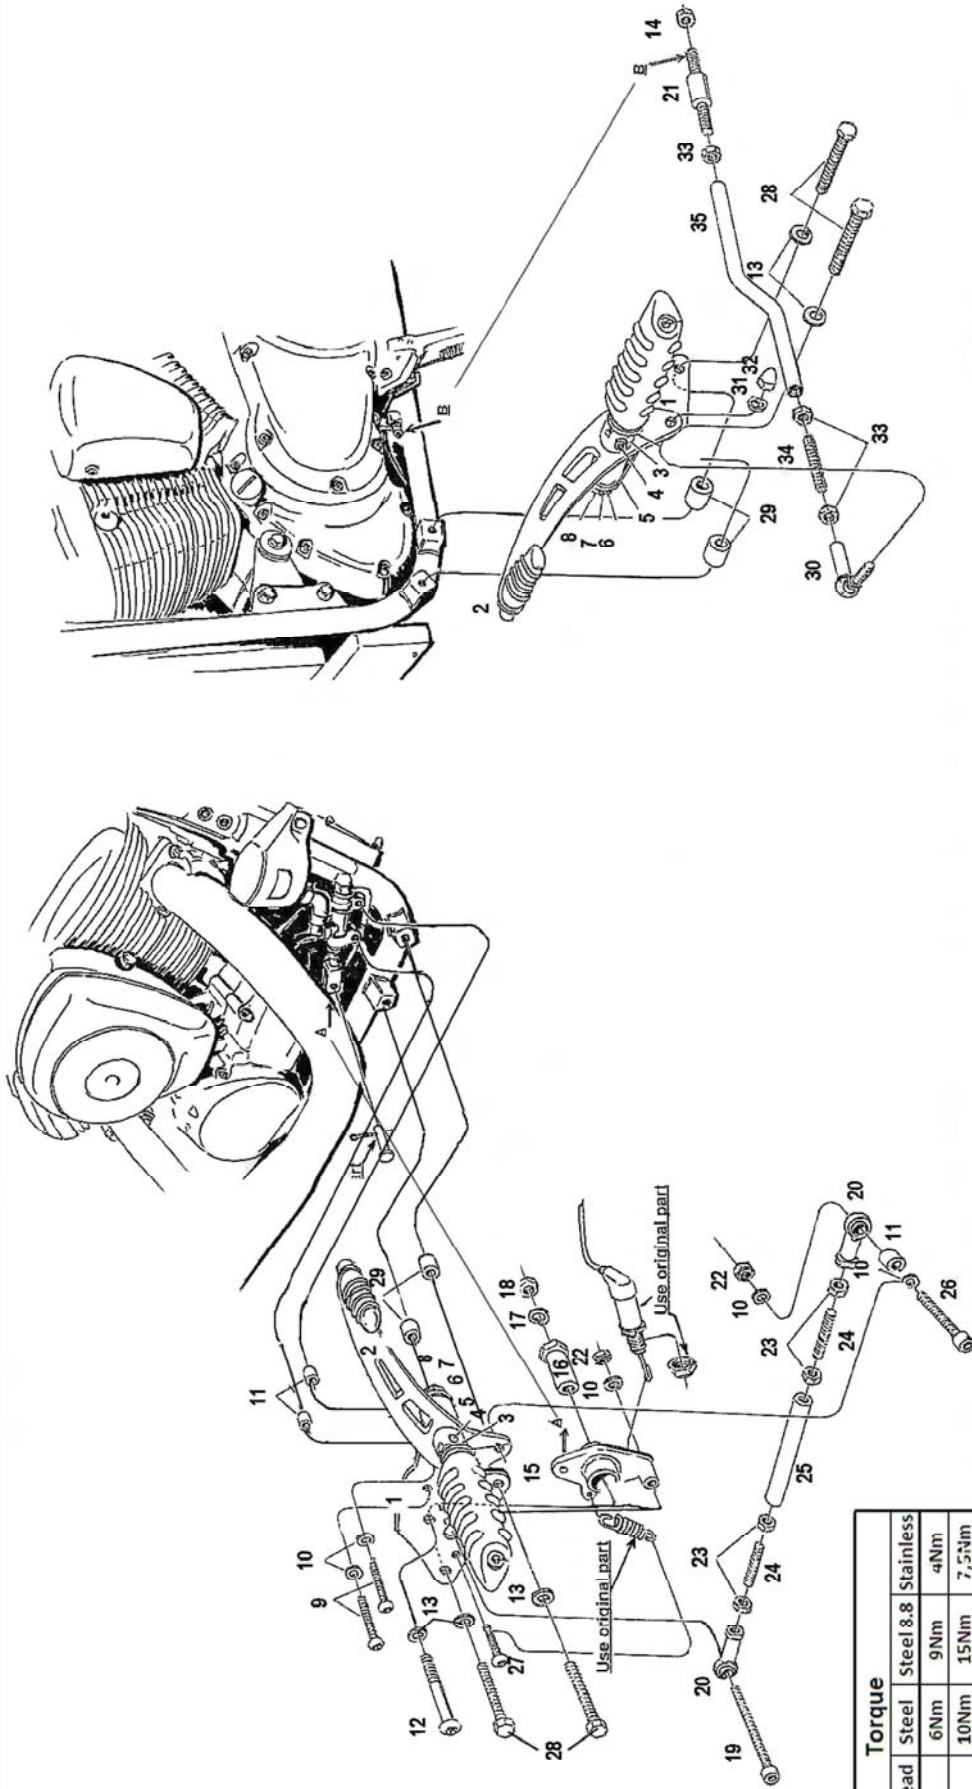

Forward control
Kawasaki VN900 & Classic
Art.no. 494-603 / 803

Bolt size / thread	Torque	
	Steel	Steel 8.8 Stainless
M5	6Nm	9Nm
M6	10Nm	15Nm
M8	25Nm	37Nm
M10X1.25	57Nm	83Nm
M12X1.25	101Nm	149Nm
M12	87Nm	130Nm

Please check all fixings and mounting points before assembly as listed on the mounting instruction sheet.

This accessory should be mounted by a professional mechanic only. Motolux International B.V. / Highway Hawk can not be held responsible for improper installation.