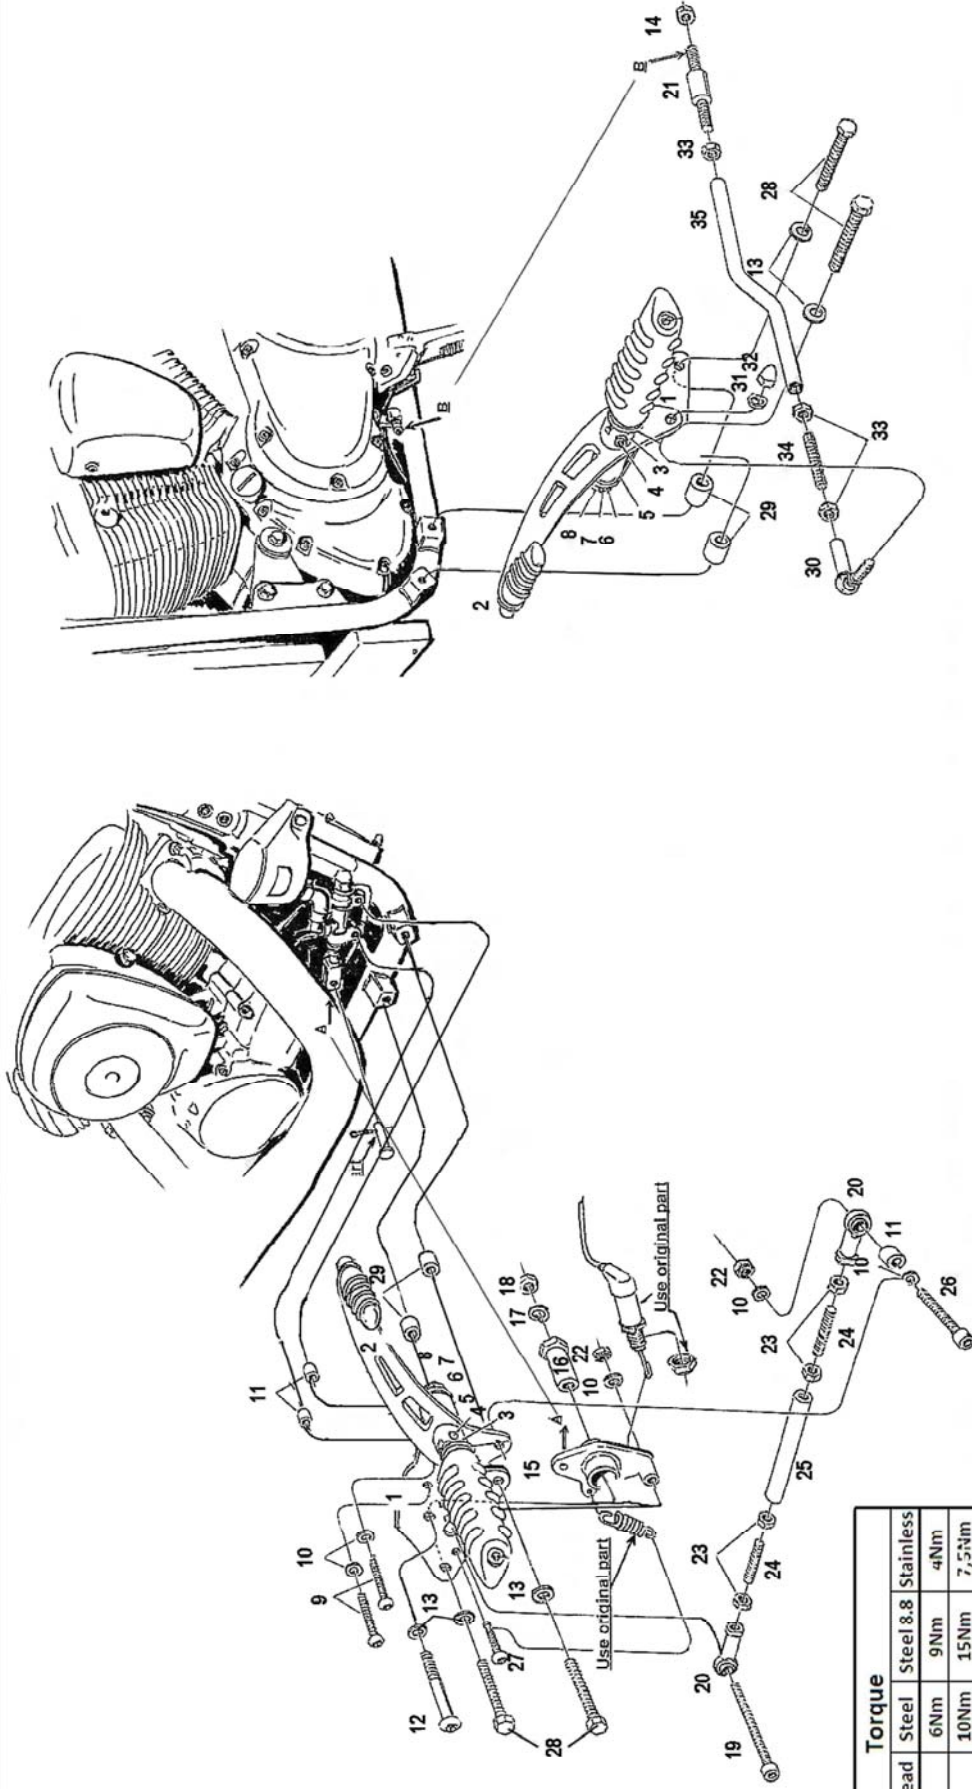

**Forward control**  
**Kawasaki VN900 & Classic**  
Art.no. 494-603 / 803

Please check all fixings and mounting points before assembly as listed on the mounting instruction sheet.

This accessory should be mounted by a professional mechanic only. Motolux International B.V. / Highway Hawk can not be held responsible for improper installation.