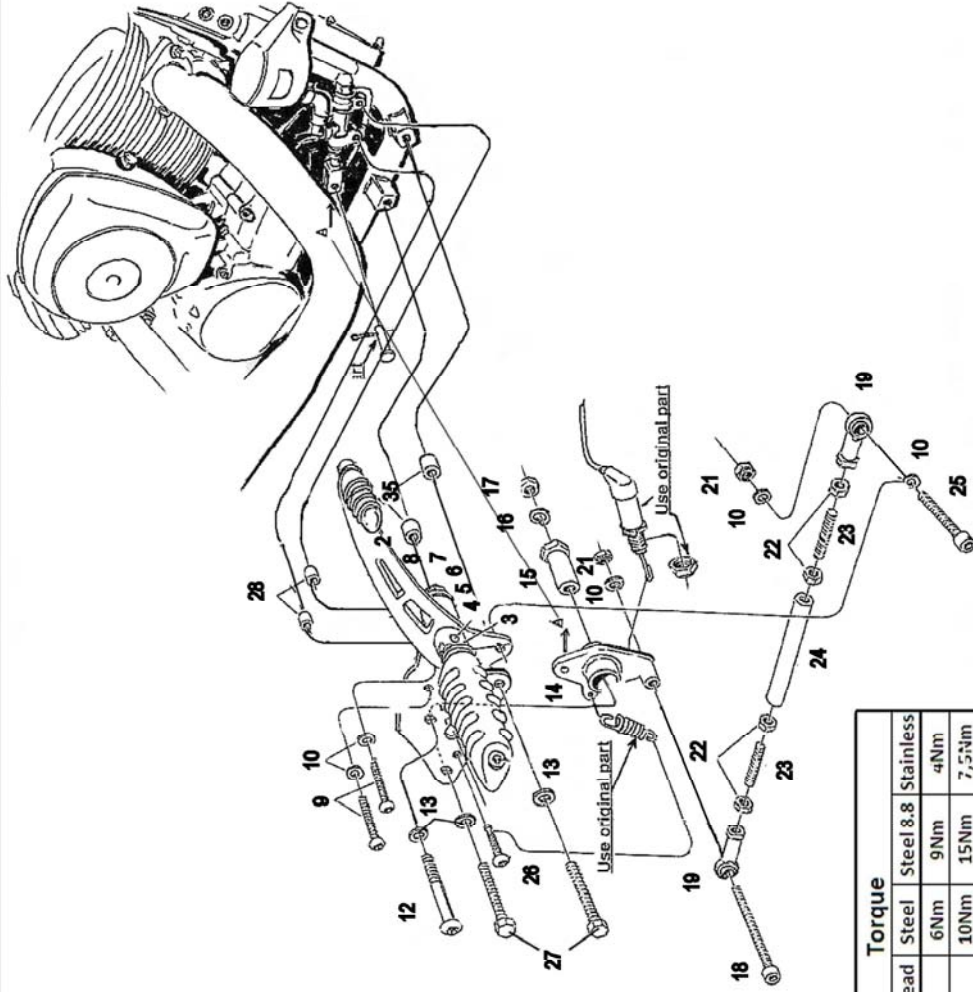

**Forward control
Kawasaki VN 1700
Art.no. 494-604 / 804**

Bolt size / thread	Torque	
	Steel	Steel 8.8 Stainless
M5	6Nm	9Nm
M6	10Nm	15Nm
M8	25Nm	37Nm
M10X1.25	57Nm	83Nm
M12X1.25	101Nm	149Nm
M12	87Nm	130Nm
		62Nm

Please check all fixings and mounting points before assembly as listed on the mounting instruction sheet.

This accessory should be mounted by a professional mechanic only, Motolux International B.V. / Highway Hawk can not be held responsible for improper installation