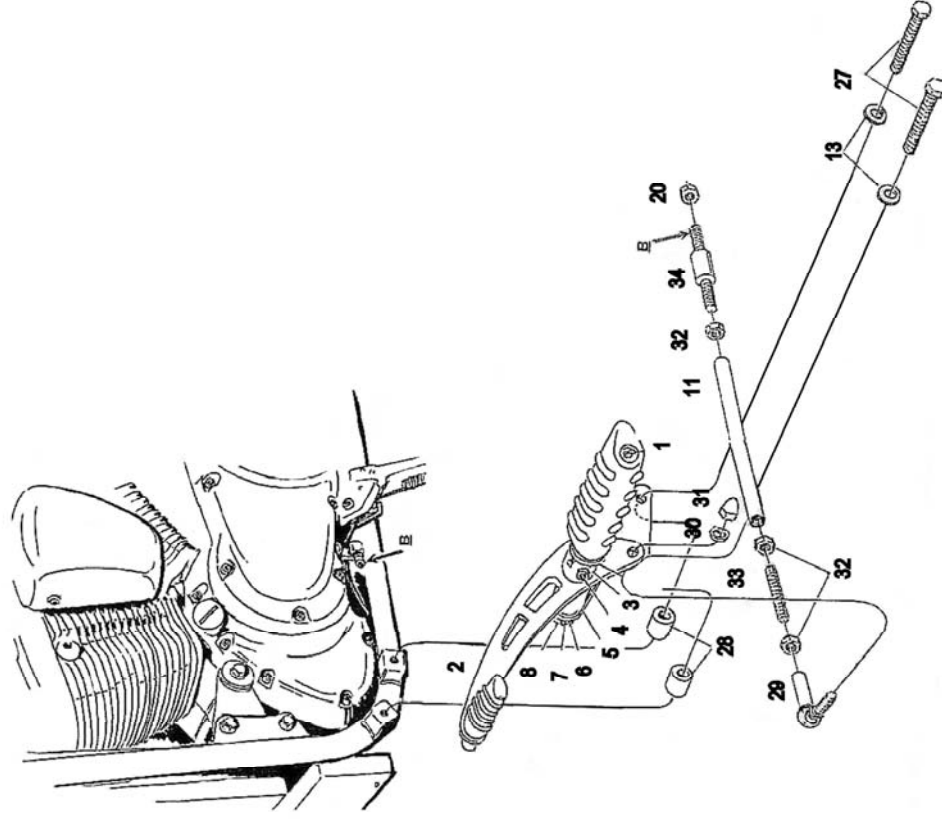

**Forward control
Kawasaki VN 1700
Art.no. 494-604 / 804**

Bolt size / thread	Torque	
	Steel	Steel 8.8 Stainless
M5	6Nm	9Nm
M6	10Nm	15Nm
M8	25Nm	37Nm
M10X1.25	57Nm	83Nm
M12X1.25	101Nm	149Nm
M12	87Nm	130Nm
		62Nm

Please check all fixings and mounting points before assembly as listed on the mounting instruction sheet.

This accessory should be mounted by a professional mechanic only, Motolux International B.V. / Highway Hawk can not be held responsible for improper installation