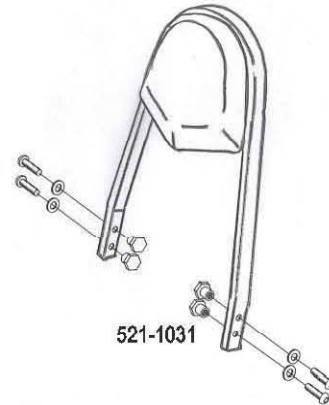

**HIGHWAY HAWK**  
*passion for chrome*

**Sissybar**

Honda VT 750 C2

Art.no. 521-1031A

**Components**

1	Side brackets	2x
2	Bolt M8 x 50	4x
3	Washer M8	4x
4	Spacer Ø14 x 9	2x
5	Spacer Ø14 x 11	2x

Model for Honda VT750 C2

This accessory should be mounted by a professional mechanic only.  
 MotoLux International B.V. / Highway Hawk can not be held responsible for improper installation.

© Moto-Lux Specialties B.V.  
 Barneveld - The Netherlands