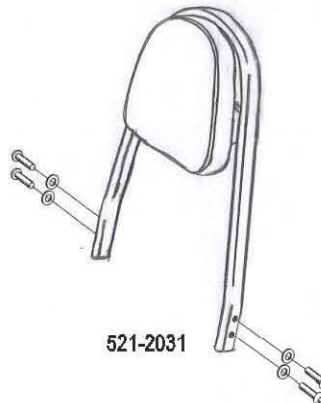

**HIGHWAY HAWK**  
*passion for chrome*

**Sissybar**

Honda VT 750 C2

Art.no. 521-1031A

**Components**

1	Side brackets	2x
2	Bolt M8 x 50	4x
3	Washer M8	4x
4	Spacer Ø14 x 9	2x
5	Spacer Ø14 x 11	2x

Model for Honda VT750 C2

This accessory should be mounted by a professional mechanic only.  
 MotoLux International B.V. / Highway Hawk can not be held responsible for improper installation.

© Moto-Lux Specialties B.V.  
 Barneveld - The Netherlands