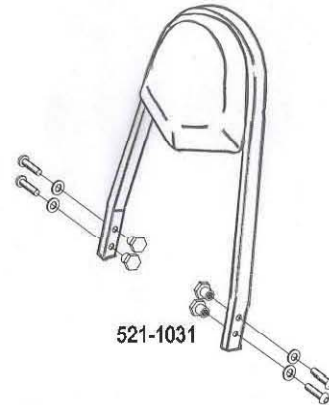

HIGHWAY HAWK
passion for chrome

Sissybar

Honda VT 750 C2

Art.no. 521-1031A

Components

1	Side brackets	2x
2	Bolt M8 x 50	4x
3	Washer M8	4x
4	Spacer Ø14 x 9	2x
5	Spacer Ø14 x 11	2x

Model for Honda VT750 C2

This accessory should be mounted by a professional mechanic only.
 MotoLux International B.V. / Highway Hawk can not be held responsible for improper installation.