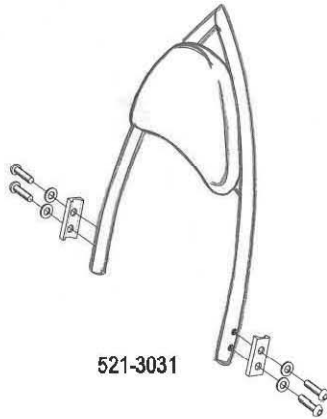

HIGHWAY HAWK
passion for chrome

Sissybar

Honda VT 750 C2

Art.no. 521-1031A

Components

1	Side brackets	2x
2	Bolt M8 x 50	4x
3	Washer M8	4x
4	Spacer Ø14 x 9	2x
5	Spacer Ø14 x 11	2x

Model for Honda VT750 C2

This accessory should be mounted by a professional mechanic only.
 MotoLux International B.V. / Highway Hawk can not be held responsible for improper installation.