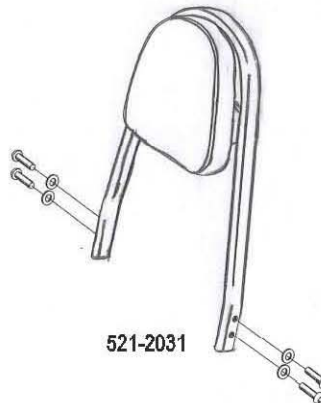

HIGHWAY HAWK
passion for chrome

Sissybar

Honda VT 750 C2

Art.no. 521-1031A

Components

1	Side brackets	2x
2	Bolt M8 x 50	4x
3	Washer M8	4x
4	Spacer Ø14 x 9	2x
5	Spacer Ø14 x 11	2x

Model for Honda VT750 C2

This accessory should be mounted by a professional mechanic only.
 MotoLux International B.V. / Highway Hawk can not be held responsible for improper installation.