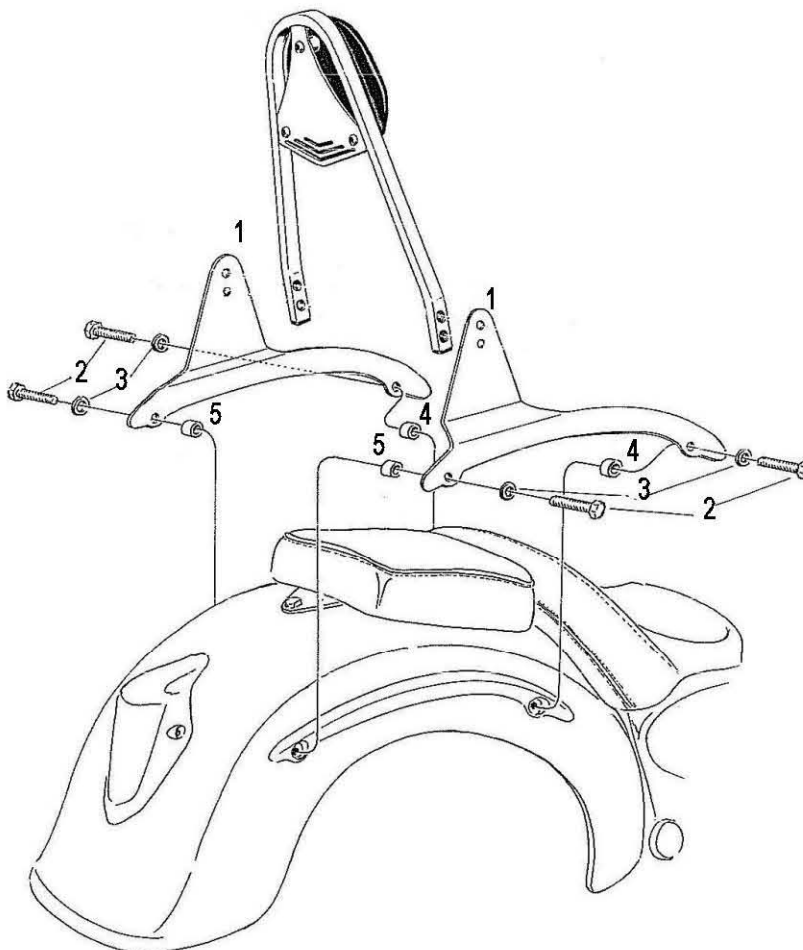

HIGHWAY HAWK
passion for chrome

Sissybar

Honda VT 750 C2

Art.no. 521-1031A

Components

1	Side brackets	2x
2	Bolt M8 x 50	4x
3	Washer M8	4x
4	Spacer Ø14 x 9	2x
5	Spacer Ø14 x 11	2x

Model for Honda VT750 C2

This accessory should be mounted by a professional mechanic only.
 MotoLux International B.V. / Highway Hawk can not be held responsible for improper installation.