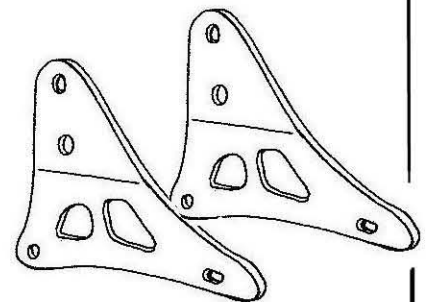

HIGHWAY HAWK
passion for chrome

Sissybar

Honda VT 750 C2

Art.no. 521-1031A

Components

1	Side brackets	2x
2	Bolt M8 x 50	4x
3	Washer M8	4x
4	Spacer Ø14 x 9	2x
5	Spacer Ø14 x 11	2x

Model for Honda VT750 C2

This accessory should be mounted by a professional mechanic only.
 MotoLux International B.V. / Highway Hawk can not be held responsible for improper installation.