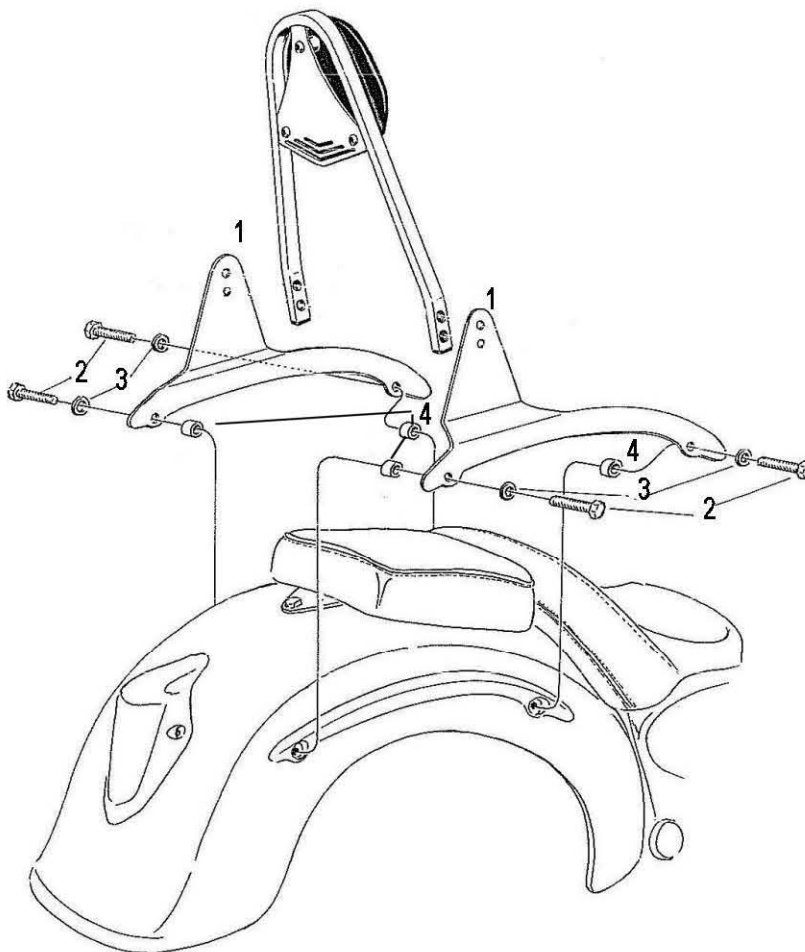

HIGHWAY HAWK
passion for chrome

Sissybar

Honda VT 1100/Ace

Art no. 521-1033A

Components

1	Side brackets	2x
2	Bolt M8 x 40	4x
3	Washer M8	4x
4	Spacer Ø28 x 5	4x

This accessory should be mounted by a professional mechanic only.
 MotoLux International B.V. / Highway Hawk can not be held responsible for improper installation.