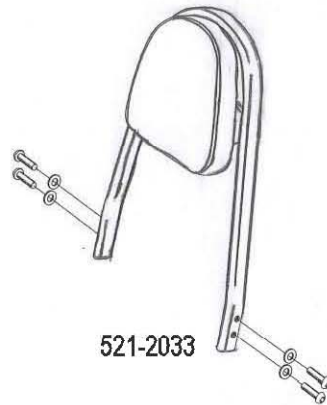

HIGHWAY HAWK
passion for chrome

Sissybar

Honda VT 1100/Ace

Art no. 521-1033A

Components

1	Side brackets	2x
2	Bolt M8 x 40	4x
3	Washer M8	4x
4	Spacer Ø28 x 5	4x

This accessory should be mounted by a professional mechanic only.
 MotoLux International B.V. / Highway Hawk can not be held responsible for improper installation.