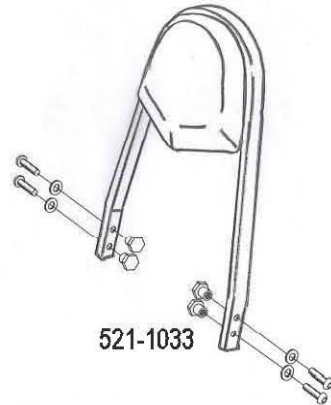

HIGHWAY HAWK
passion for chrome

Sissybar

Honda VT 1100/Ace

Art no. 521-1033A

Components

1	Side brackets	2x
2	Bolt M8 x 40	4x
3	Washer M8	4x
4	Spacer Ø28 x 5	4x

This accessory should be mounted by a professional mechanic only.
 MotoLux International B.V. / Highway Hawk can not be held responsible for improper installation.