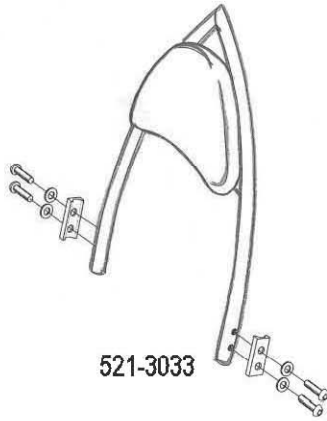

HIGHWAY HAWK
passion for chrome

Sissybar

Honda VT 1100/Ace

Art no. 521-1033A

Components

1	Side brackets	2x
2	Bolt M8 x 40	4x
3	Washer M8	4x
4	Spacer Ø28 x 5	4x

This accessory should be mounted by a professional mechanic only.
 MotoLux International B.V. / Highway Hawk can not be held responsible for improper installation.