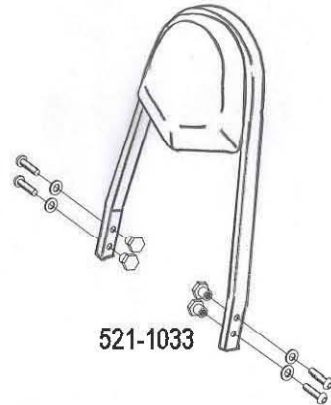

**HIGHWAY HAWK**  
*passion for chrome*

**Sissybar**

Honda VT 1100/Ace

Art no. 521-1033A

**Components**

1	Side brackets	2x
2	Bolt M8 x 40	4x
3	Washer M8	4x
4	Spacer Ø28 x 5	4x

This accessory should be mounted by a professional mechanic only.  
 MotoLux International B.V. / Highway Hawk can not be held responsible for improper installation.