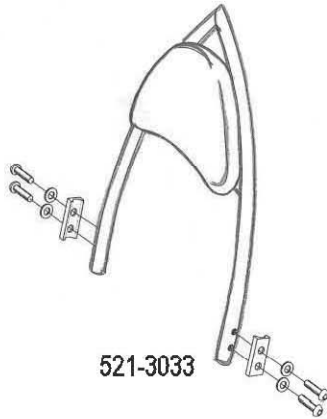

**HIGHWAY HAWK**  
*passion for chrome*

**Sissybar**

Honda VT 1100/Ace

Art no. 521-1033A

**Components**

1	Side brackets	2x
2	Bolt M8 x 40	4x
3	Washer M8	4x
4	Spacer Ø28 x 5	4x

This accessory should be mounted by a professional mechanic only.  
 MotoLux International B.V. / Highway Hawk can not be held responsible for improper installation.