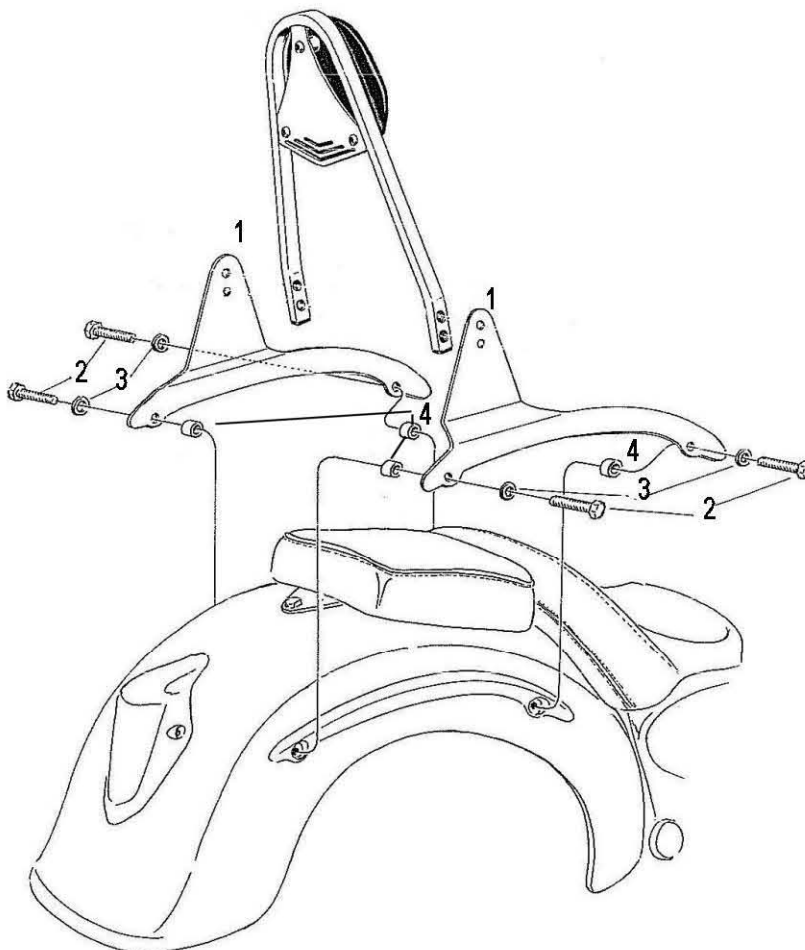

**HIGHWAY HAWK**  
*passion for chrome*

**Sissybar**

Honda VT 1100/Ace

Art no. 521-1033A

**Components**

1	Side brackets	2x
2	Bolt M8 x 40	4x
3	Washer M8	4x
4	Spacer Ø28 x 5	4x

This accessory should be mounted by a professional mechanic only.  
 MotoLux International B.V. / Highway Hawk can not be held responsible for improper installation.