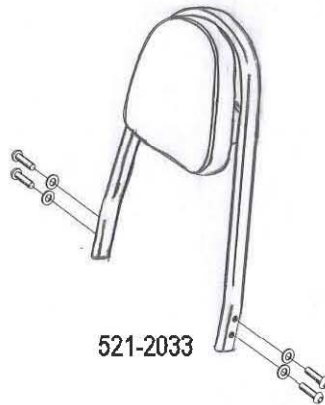

**HIGHWAY HAWK**  
*passion for chrome*

**Sissybar**

Honda VT 1100/Ace

Art no. 521-1033A

**Components**

1	Side brackets	2x
2	Bolt M8 x 40	4x
3	Washer M8	4x
4	Spacer Ø28 x 5	4x

This accessory should be mounted by a professional mechanic only.  
 MotoLux International B.V. / Highway Hawk can not be held responsible for improper installation.