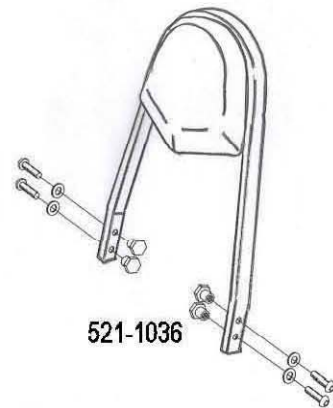

HIGHWAY HAWK

passion for chrome

Sissybar

Honda VT 750 C4/C5/C6 Shadow
VT 750 C Shadow 07-UP

Art.no. 521-1036A

Components

1	Mounting Strut	2x
2	Allenhead bolt M10 x 1,25 x 45mm	4x
3	Washer M10	4x
4	Spacer Ø19 x Ø10,5 x 9mm	2x
5	Spacer Ø19 x Ø10,5 x 3mm	2x

Model for
Honda VT 750 C4/C5/C6 Shadow
VT 750 C Shadow 07-UP

This accessory should be mounted by a professional mechanic only.
MotoLux International B.V. / Highway Hawk can not be held responsible for improper installation.