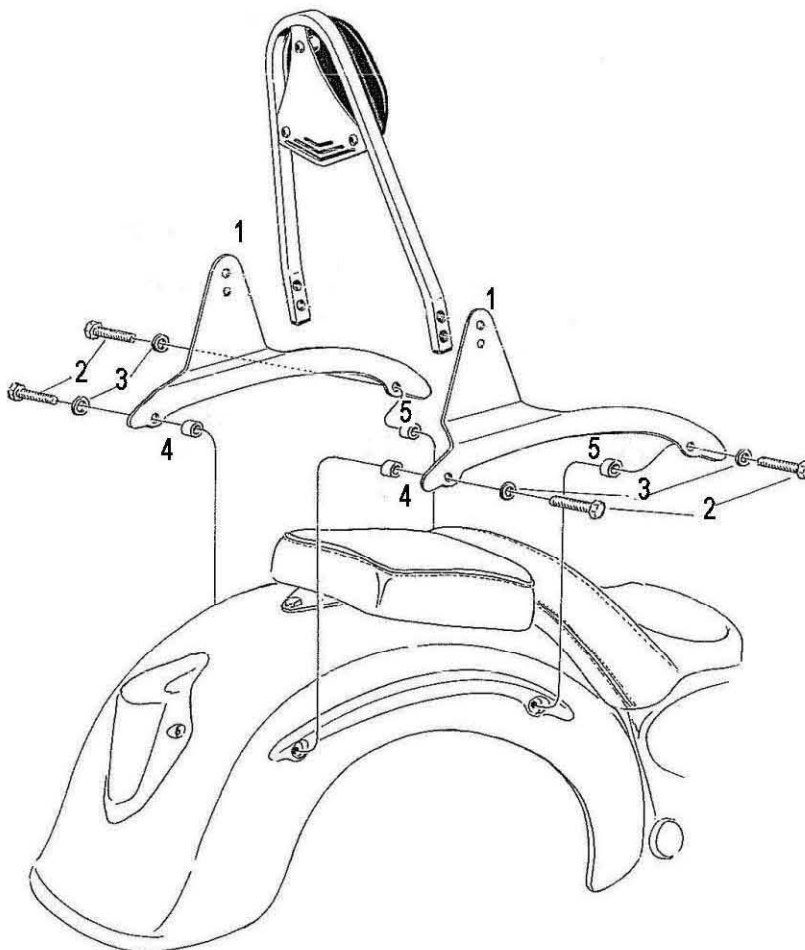

HIGHWAY HAWK

passion for chrome

Sissybar

Honda VT 750 C4/C5/C6 Shadow
VT 750 C Shadow 07-UP

Art.no. 521-1036A

Components

1	Mounting Strut	2x
2	Allenhead bolt M10 x 1,25 x 45mm	4x
3	Washer M10	4x
4	Spacer Ø19 x Ø10,5 x 9mm	2x
5	Spacer Ø19 x Ø10,5 x 3mm	2x

Model for
Honda VT 750 C4/C5/C6 Shadow
VT 750 C Shadow 07-UP

This accessory should be mounted by a professional mechanic only.
MotoLux International B.V. / Highway Hawk can not be held responsible for improper installation.