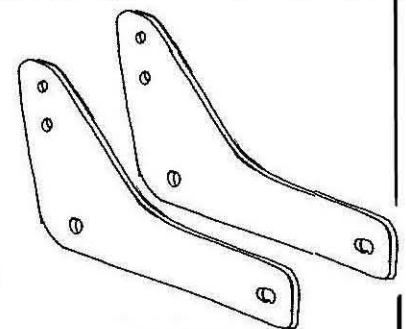

HIGHWAY HAWK

passion for chrome

Sissybar

Honda VT 750 C4/C5/C6 Shadow
VT 750 C Shadow 07-UP

Art.no. 521-1036A

Components

1	Mounting Strut	2x
2	Allenhead bolt M10 x 1,25 x 45mm	4x
3	Washer M10	4x
4	Spacer Ø19 x Ø10,5 x 9mm	2x
5	Spacer Ø19 x Ø10,5 x 3mm	2x

Model for
Honda VT 750 C4/C5/C6 Shadow
VT 750 C Shadow 07-UP

This accessory should be mounted by a professional mechanic only.
MotoLux International B.V. / Highway Hawk can not be held responsible for improper installation.