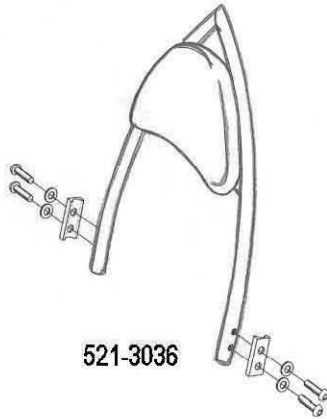

HIGHWAY HAWK

passion for chrome

Sissybar

Honda VT 750 C4/C5/C6 Shadow
VT 750 C Shadow 07-UP

Art.no. 521-1036A

Components

1	Mounting Strut	2x
2	Allenhead bolt M10 x 1,25 x 45mm	4x
3	Washer M10	4x
4	Spacer Ø19 x Ø10,5 x 9mm	2x
5	Spacer Ø19 x Ø10,5 x 3mm	2x

Model for
Honda VT 750 C4/C5/C6 Shadow
VT 750 C Shadow 07-UP

This accessory should be mounted by a professional mechanic only.
MotoLux International B.V. / Highway Hawk can not be held responsible for improper installation.