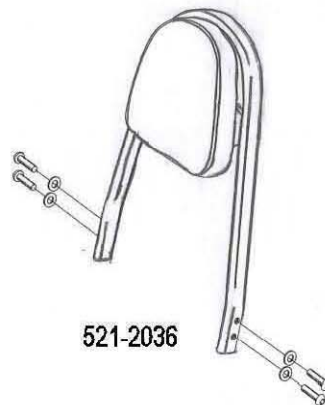

HIGHWAY HAWK

passion for chrome

Sissybar

Honda VT 750 C4/C5/C6 Shadow
VT 750 C Shadow 07-UP

Art.no. 521-1036A

Components

1	Mounting Strut	2x
2	Allenhead bolt M10 x 1,25 x 45mm	4x
3	Washer M10	4x
4	Spacer Ø19 x Ø10,5 x 9mm	2x
5	Spacer Ø19 x Ø10,5 x 3mm	2x

Model for
Honda VT 750 C4/C5/C6 Shadow
VT 750 C Shadow 07-UP

This accessory should be mounted by a professional mechanic only.
MotoLux International B.V. / Highway Hawk can not be held responsible for improper installation.