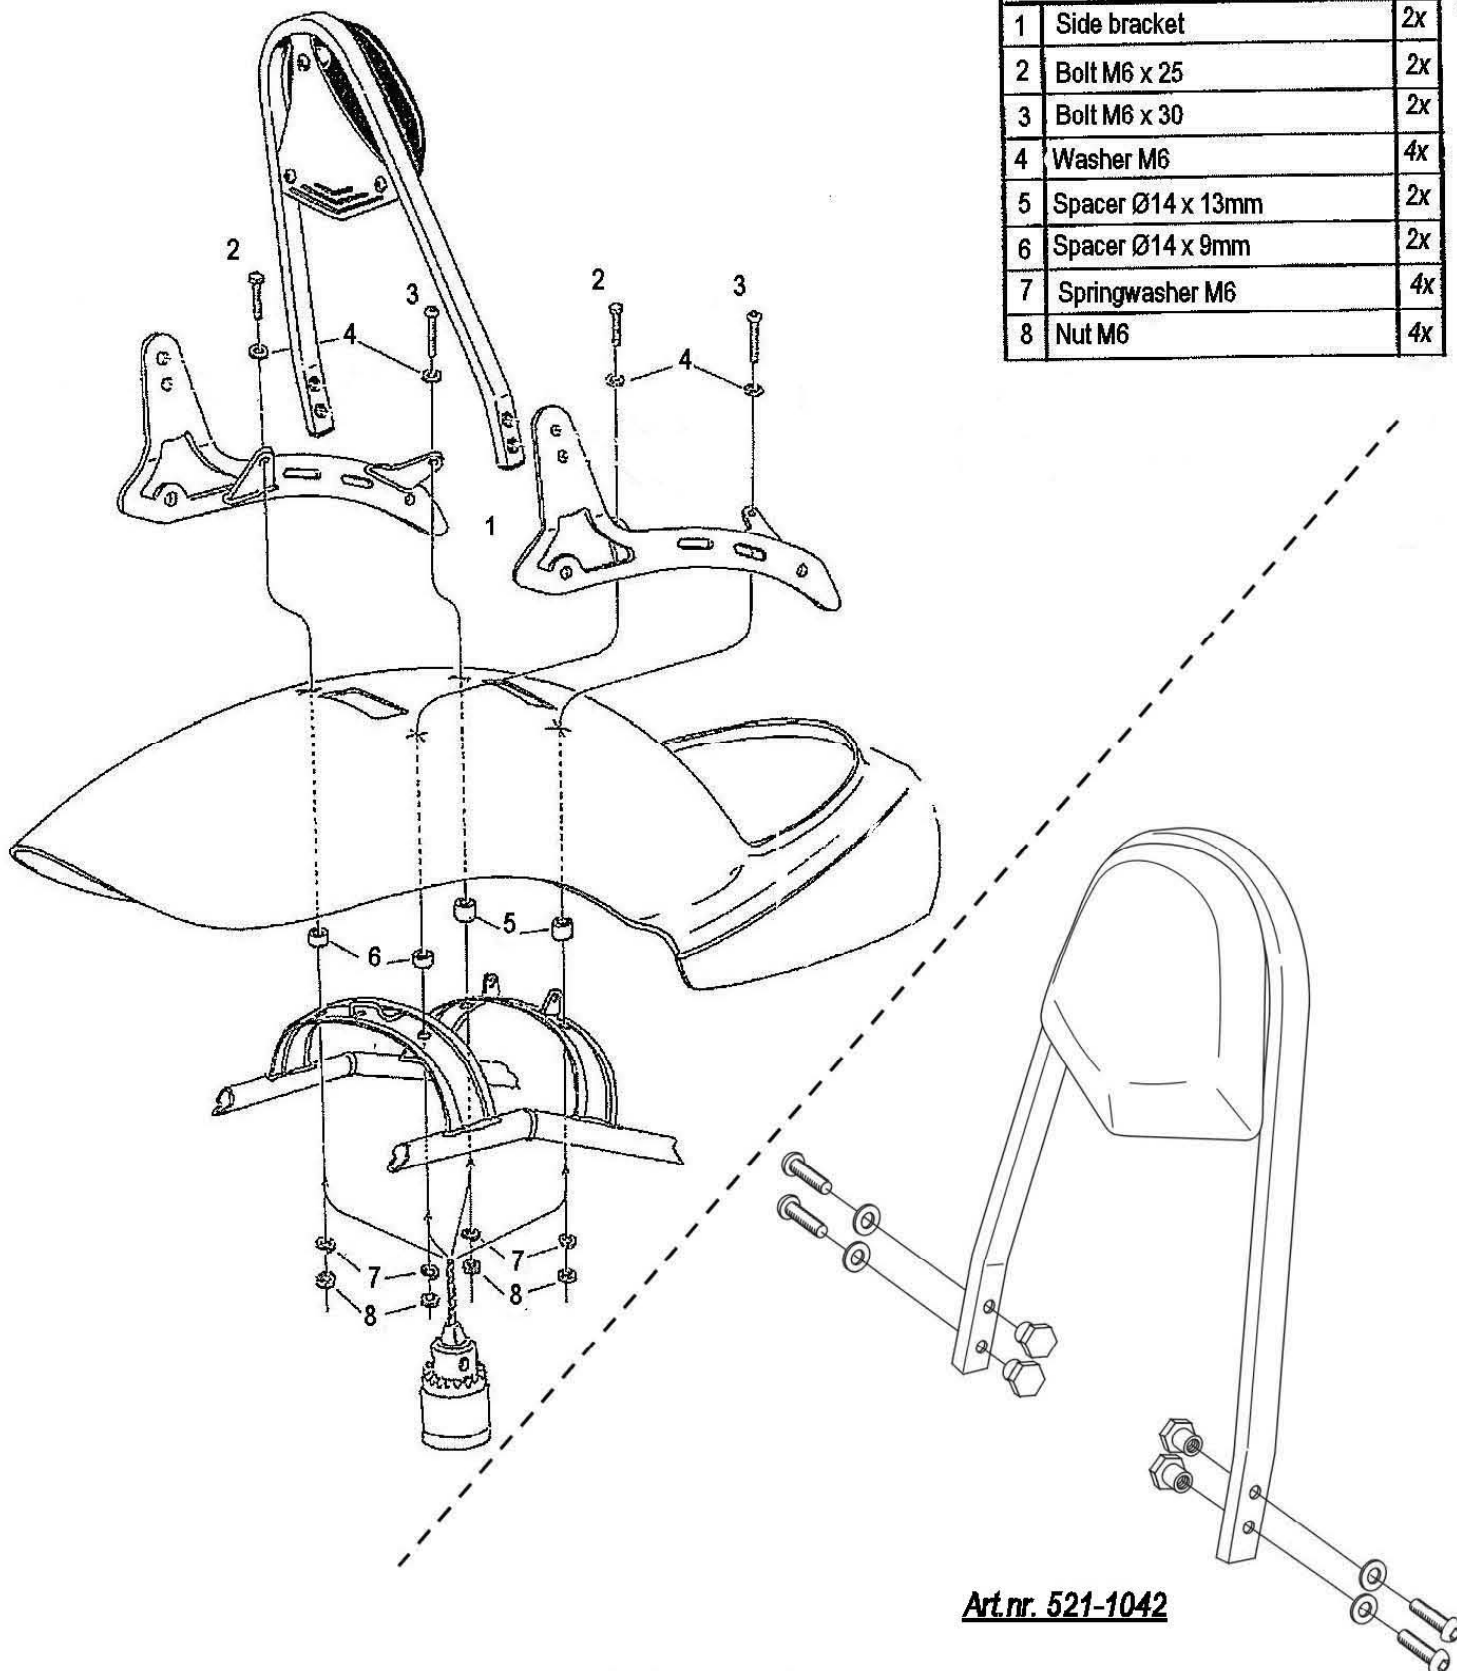

HIGHWAY HAWK

passion for chrome

Sissybar

Honda VT600 <'99 / VLX

Art.nr. 521-1042A

Components

1	Side bracket	2x
2	Bolt M6 x 25	2x
3	Bolt M6 x 30	2x
4	Washer M6	4x
5	Spacer Ø14 x 13mm	2x
6	Spacer Ø14 x 9mm	2x
7	Springwasher M6	4x
8	Nut M6	4x

Art.nr. 521-1042

This accessory should be mounted by a professional mechanic only.
MotoLux International B.V. / Highway Hawk can not be held responsible for improper installation.

© Moto-Lux Specialties B.V.
Barneveld - The Netherlands