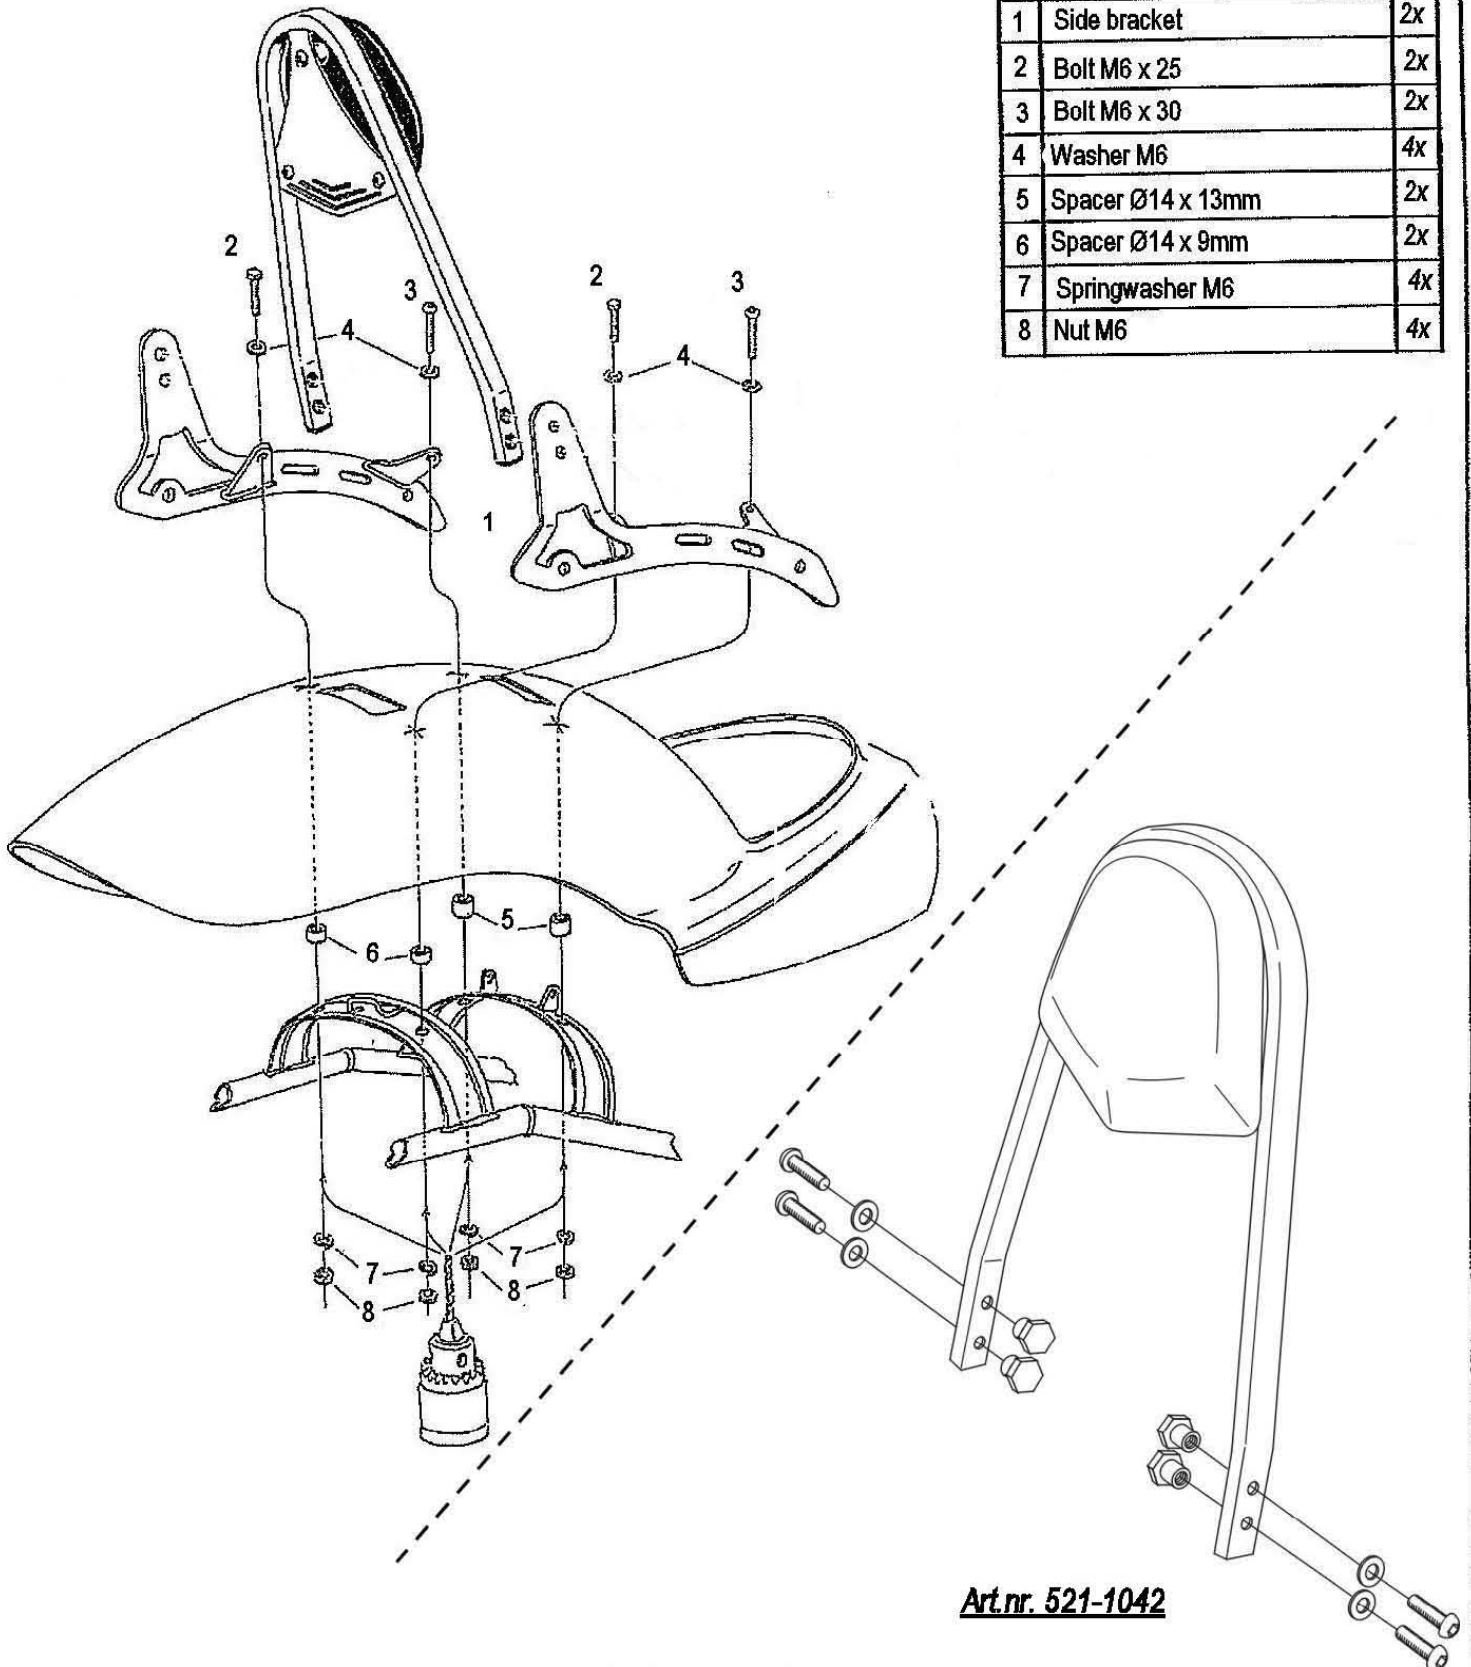

HIGHWAY HAWK

passion for chrome

Sissybar

Honda VT600 <'99 / VLX

Art.nr. 521-1042A

Components

1	Side bracket	2x
2	Bolt M6 x 25	2x
3	Bolt M6 x 30	2x
4	Washer M6	4x
5	Spacer Ø14 x 13mm	2x
6	Spacer Ø14 x 9mm	2x
7	Springwasher M6	4x
8	Nut M6	4x

Art.nr. 521-1042

This accessory should be mounted by a professional mechanic only.
MotoLux International B.V. / Highway Hawk can not be held responsible for improper installation.

© Moto-Lux Specialties B.V.
Barneveld - The Netherlands