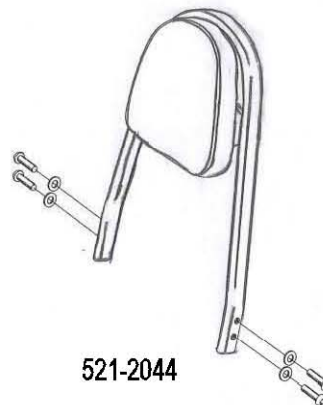

HIGHWAY HAWK
passion for chrome

Sissybar
 Honda VT750DC Black Widow
 Art.no. 521-1044A

Components

1	Mounting Strut	2x
2	Allenhead bolt M10 x 1,25 x 50mm	4x
3	Washer M10	4x

Model for Honda VT750DC Black Widow

This accessory should be mounted by a professional mechanic only.
 MotoLux International B.V. / Highway Hawk can not be held responsible for improper installation.

© Moto-Lux Specialties B.V.
 Barneveld - The Netherlands