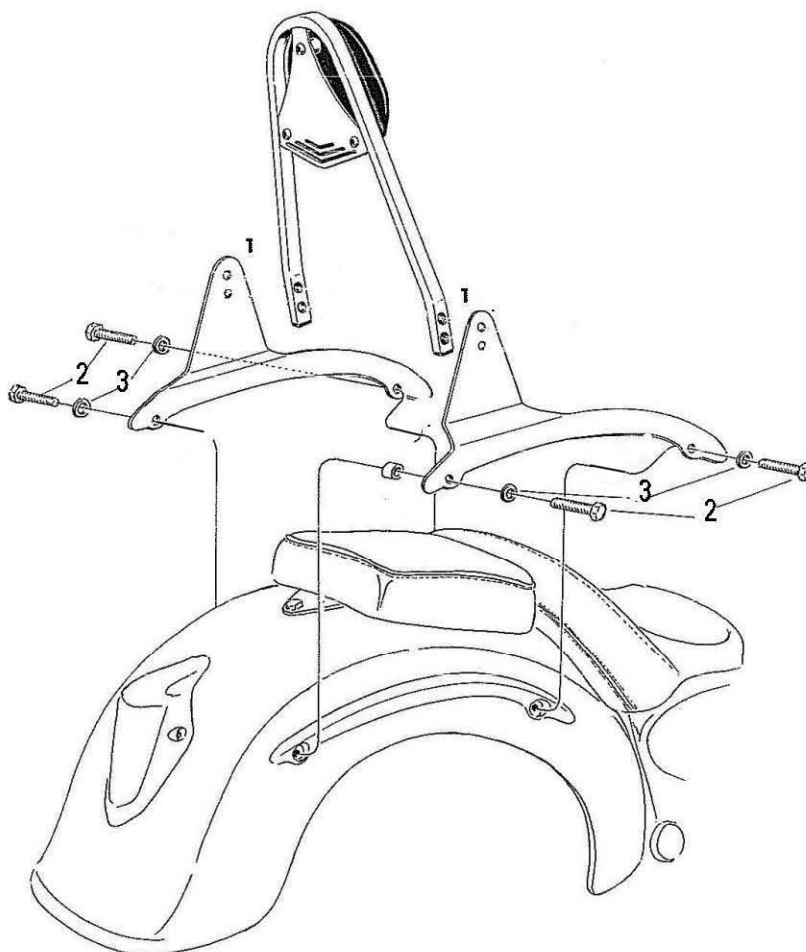

HIGHWAY HAWK
passion for chrome

Sissybar
 Honda VT750DC Black Widow
 Art.no. 521-1044A

Components

1	Mounting Strut	2x
2	Allenhead bolt M10 x 1,25 x 50mm	4x
3	Washer M10	4x

Model for Honda VT750DC Black Widow

This accessory should be mounted by a professional mechanic only.
 MotoLux International B.V. / Highway Hawk can not be held responsible for improper installation.

© Moto-Lux Specialties B.V.
 Barneveld - The Netherlands