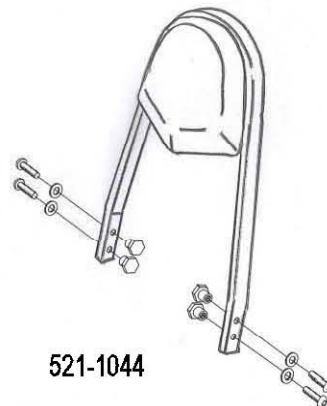

HIGHWAY HAWK
passion for chrome

Sissybar
 Honda VT750DC Black Widow
 Art.no. 521-1044A

Components

1	Mounting Strut	2x
2	Allenhead bolt M10 x 1,25 x 50mm	4x
3	Washer M10	4x

Model for Honda VT750DC Black Widow

This accessory should be mounted by a professional mechanic only.
 MotoLux International B.V. / Highway Hawk can not be held responsible for improper installation.

© Moto-Lux Specialties B.V.
 Barneveld - The Netherlands