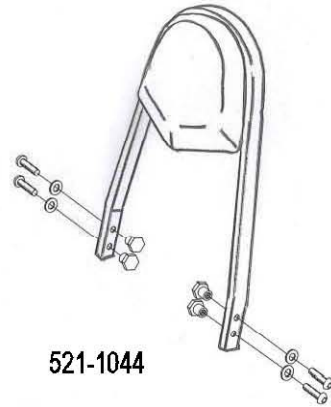

HIGHWAY HAWK
passion for chrome

Sissybar
 Honda VT750DC Black Widow
 Art.no. 521-1044A

521-2044

521-1044

Components

1	Mounting Struit	2x
2	Allenhead bolt M10 x 1,25 x 50mm	4x
3	Washer M10	4x

Model for Honda VT750DC Black Widow

This accessory should be mounted by a professional mechanic only.
 MotoLux International B.V. / Highway Hawk can not be held responsible for improper installation.

© Moto-Lux Specialties B.V.
 Barneveld - The Netherlands