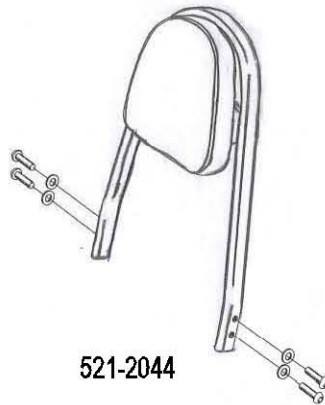

HIGHWAY HAWK
passion for chrome

Sissybar
 Honda VT750DC Black Widow
 Art.no. 521-1044A

521-2044

521-1044

Components

1	Mounting Struit	2x
2	Allenhead bolt M10 x 1,25 x 50mm	4x
3	Washer M10	4x

Model for Honda VT750DC Black Widow

This accessory should be mounted by a professional mechanic only.
 MotoLux International B.V. / Highway Hawk can not be held responsible for improper installation.

© Moto-Lux Specialties B.V.
 Barneveld - The Netherlands