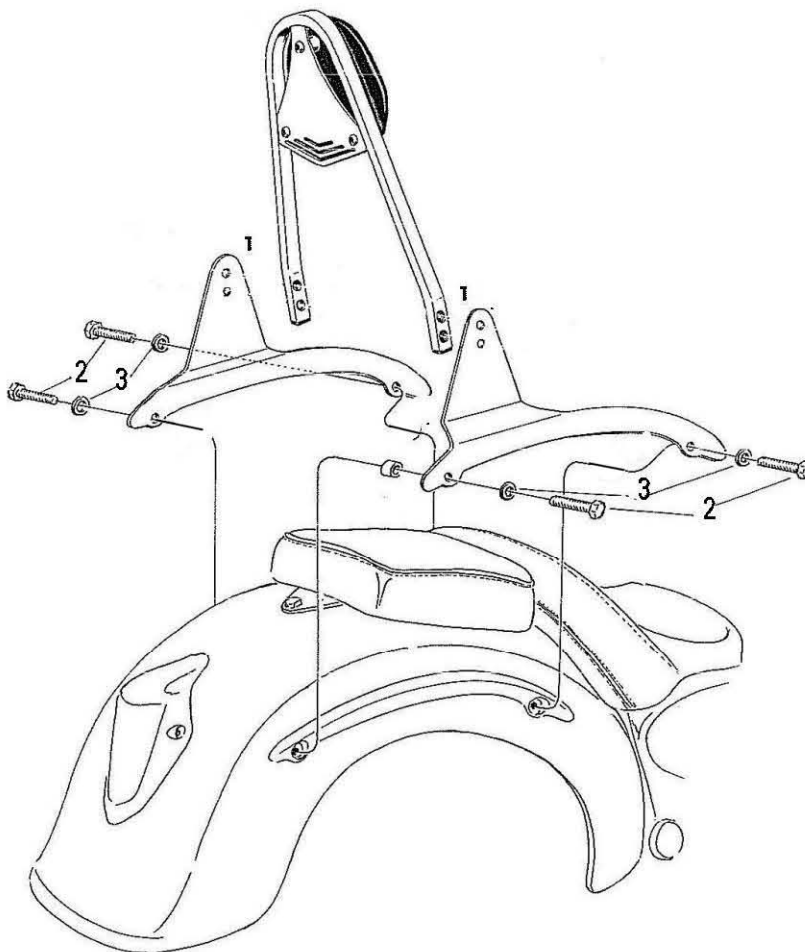

HIGHWAY HAWK
passion for chrome

Sissybar
 Honda VT750DC Black Widow
 Art.no. 521-1044A

521-2044

521-1044

Components

1	Mounting Struit	2x
2	Allenhead bolt M10 x 1,25 x 50mm	4x
3	Washer M10	4x

Model for Honda VT750DC Black Widow

This accessory should be mounted by a professional mechanic only.
 MotoLux International B.V. / Highway Hawk can not be held responsible for improper installation.

© Moto-Lux Specialties B.V.
 Barneveld - The Netherlands