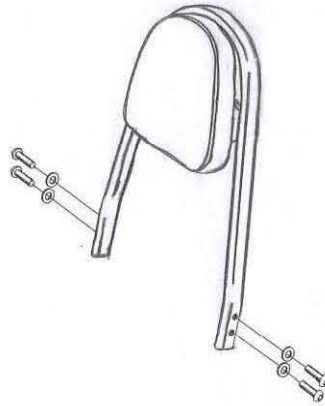

**HIGHWAY HAWK**

*passion for chrome*

**Sissybar**  
**Honda VT1300CX**  
**Art.no. 521-1046A**

521-3046

521-2046

521-1046

**Components**

1	Bracket	2x
2	Bolt M8 x 30	2x
3	Bolt M8 x 40	2x
4	Spacer Ø18 x 13	2x
5	Spacer Ø18 x 24	2x
6	Washer M8	4x
7	Nut M8	4x

This accessory should be mounted by a professional mechanic only.  
MotoLux International B.V. / Highway Hawk can not be held responsible for improper installation.

© Moto-Lux Specialties B.V.  
Barneveld - The Netherlands