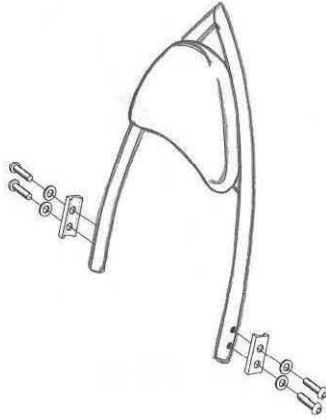

HIGHWAY HAWK

passion for chrome

Sissybar
Honda VT1300CX
Art.no. 521-1046A

521-3046

521-2046

521-1046

Components

1	Bracket	2x
2	Bolt M8 x 30	2x
3	Bolt M8 x 40	2x
4	Spacer Ø18 x 13	2x
5	Spacer Ø18 x 24	2x
6	Washer M8	4x
7	Nut M8	4x

This accessory should be mounted by a professional mechanic only.
MotoLux International B.V. / Highway Hawk can not be held responsible for improper installation.

© Moto-Lux Specialties B.V.
Barneveld - The Netherlands