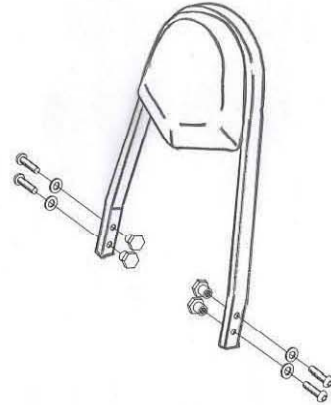

HIGHWAY HAWK

passion for chrome

Sissybar
Honda VT1300CX
Art.no. 521-1046A

521-3046

521-2046

521-1046

Components

1	Bracket	2x
2	Bolt M8 x 30	2x
3	Bolt M8 x 40	2x
4	Spacer Ø18 x 13	2x
5	Spacer Ø18 x 24	2x
6	Washer M8	4x
7	Nut M8	4x

This accessory should be mounted by a professional mechanic only.
MotoLux International B.V. / Highway Hawk can not be held responsible for improper installation.

© Moto-Lux Specialties B.V.
Barneveld - The Netherlands