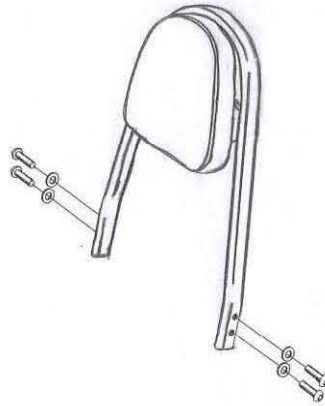

HIGHWAY HAWK

passion for chrome

Sissybar
Honda VT1300CX
Art.no. 521-1046A

521-3046

521-2046

521-1046

Components

1	Bracket	2x
2	Bolt M8 x 30	2x
3	Bolt M8 x 40	2x
4	Spacer Ø18 x 13	2x
5	Spacer Ø18 x 24	2x
6	Washer M8	4x
7	Nut M8	4x

This accessory should be mounted by a professional mechanic only.
MotoLux International B.V. / Highway Hawk can not be held responsible for improper installation.

© Moto-Lux Specialties B.V.
Barneveld - The Netherlands