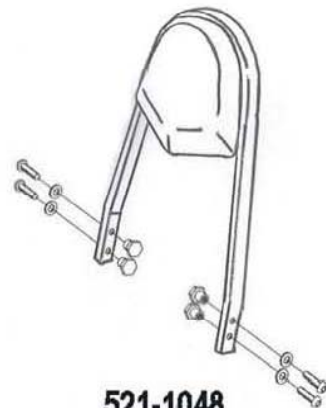

521-3048

521-2048

521-1048

Components

1	Side bracket set	1x
2	Bolt M10 (1.25) x 45	2x
3	Bolt M10 (1.25) x 65	2x
4	Washer M10	4x
5	Bush Ø19 x 7mm	4x

Model for Honda VT750S