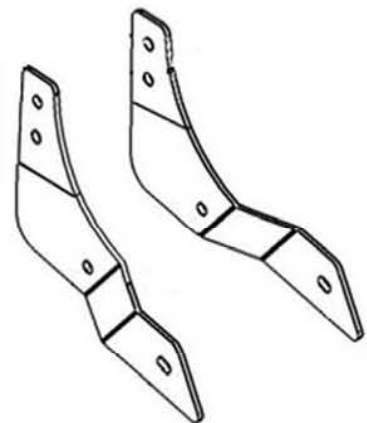

521-3048

521-2048

521-1048

Components

1	Side bracket set	1x
2	Bolt M10 (1.25) x 45	2x
3	Bolt M10 (1.25) x 65	2x
4	Washer M10	4x
5	Bush Ø19 x 7mm	4x

Model for Honda VT750S