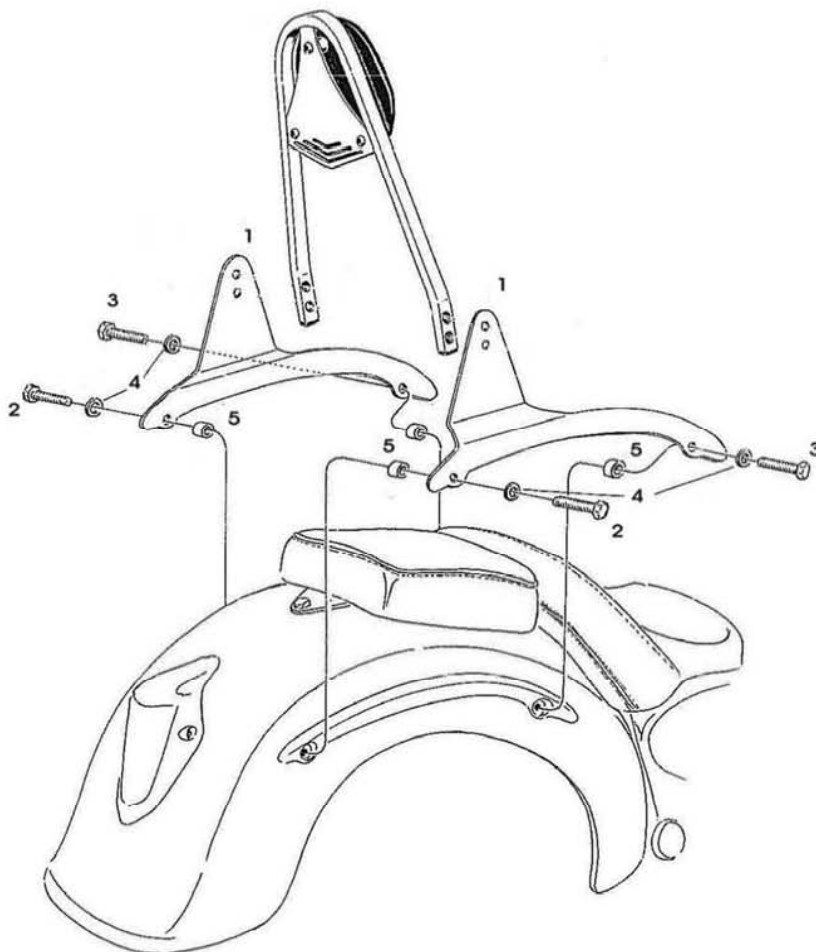

521-3048

521-2048

521-1048

Components

1	Side bracket set	1x
2	Bolt M10 (1.25) x 45	2x
3	Bolt M10 (1.25) x 65	2x
4	Washer M10	4x
5	Bush Ø19 x 7mm	4x

Model for Honda VT750S