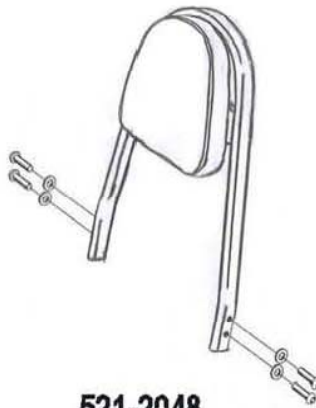

521-3048

521-2048

521-1048

Components

1	Side bracket set	1x
2	Bolt M10 (1.25) x 45	2x
3	Bolt M10 (1.25) x 65	2x
4	Washer M10	4x
5	Bush Ø19 x 7mm	4x

Model for Honda VT750S