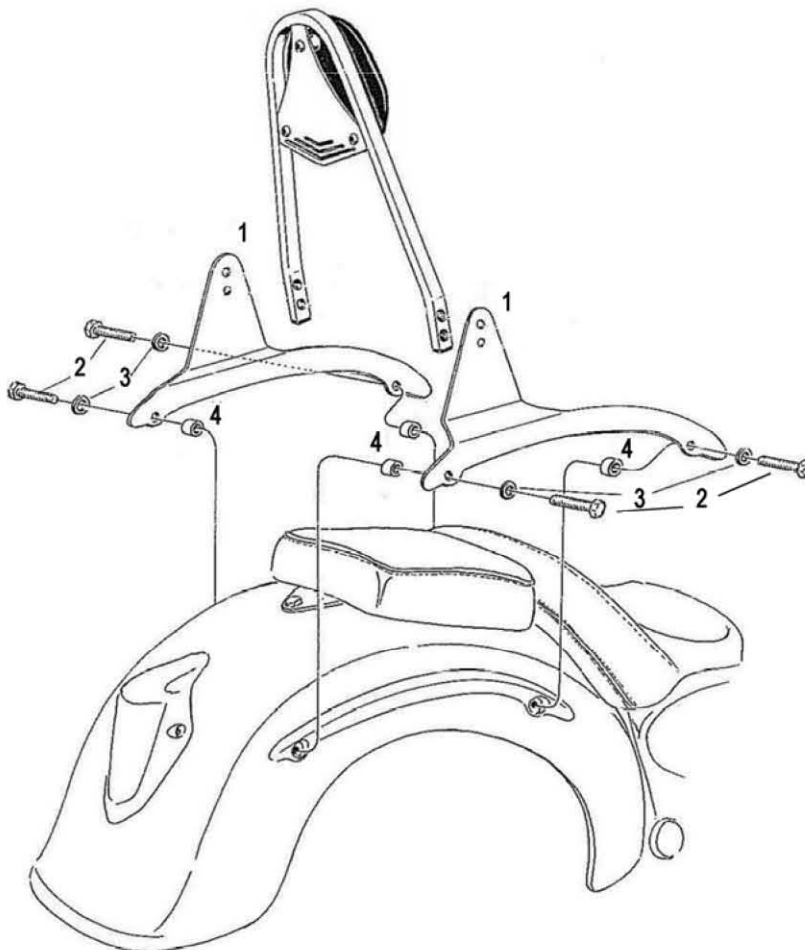

HIGHWAY HAWK

passion for chrome

Sissybar bracket

Honda VT750C2B / Phantom

Art.Nr. 521-1049A

521-3049

521-2049

521-1049

Components

1	Sissybar bracket	2x
2	Bolt M10 (1.25) X 50	4x
3	Washer M10	4x
4	Bush Ø18 x 5	4x

Model for: Honda VT750C2B/ Phantom

This accessory should be mounted by a professional mechanic only.
MotoLux International B.V. / Highway Hawk can not be held responsible for improper installation.