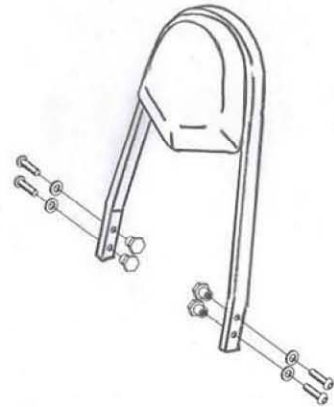

HIGHWAY HAWK

passion for chrome

Sissybar bracket

Honda VT750C2B / Phantom

Art.Nr. 521-1049A

521-3049

521-2049

521-1049

Components

1	Sissybar bracket	2x
2	Bolt M10 (1.25) X 50	4x
3	Washer M10	4x
4	Bush Ø18 x 5	4x

Model for: Honda VT750C2B/ Phantom

This accessory should be mounted by a professional mechanic only.
MotoLux International B.V. / Highway Hawk can not be held responsible for improper installation.