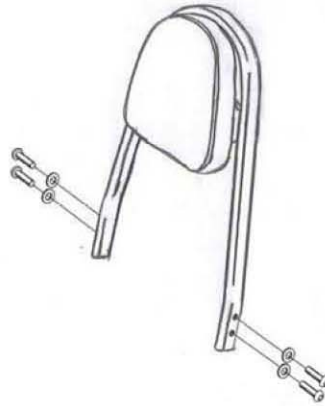

HIGHWAY HAWK

passion for chrome

Sissybar bracket

Honda VT750C2B / Phantom

Art.Nr. 521-1049A

521-3049

521-2049

521-1049

Components

1	Sissybar bracket	2x
2	Bolt M10 (1.25) X 50	4x
3	Washer M10	4x
4	Bush Ø18 x 5	4x

Model for: Honda VT750C2B/ Phantom

This accessory should be mounted by a professional mechanic only.
MotoLux International B.V. / Highway Hawk can not be held responsible for improper installation.