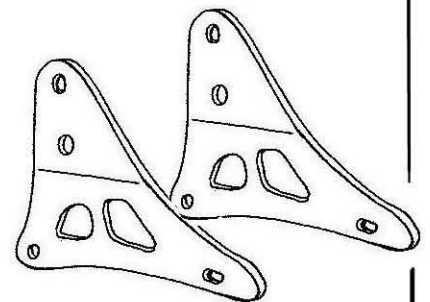

HIGHWAY HAWK
passion for chrome

Sissybar

Honda VT 750 C2

Art.no. 521-1031A

Components

1	Side brackets	2x
2	Bolt M8 x 50	4x
3	Washer M8	4x
4	Spacer Ø14 x 9	2x
5	Spacer Ø14 x 11	2x

Model for Honda VT750 C2

This accessory should be mounted by a professional mechanic only.
 MotoLux International B.V. / Highway Hawk can not be held responsible for improper installation.