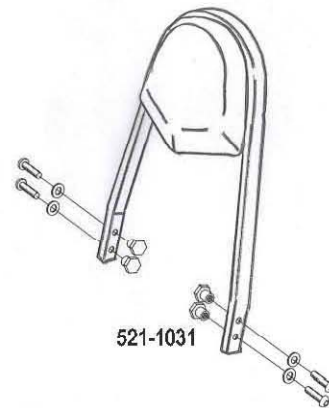

HIGHWAY HAWK
passion for chrome

Sissybar

Honda VT 750 C2

Art.no. 521-1031A

Components

1	Side brackets	2x
2	Bolt M8 x 50	4x
3	Washer M8	4x
4	Spacer Ø14 x 9	2x
5	Spacer Ø14 x 11	2x

Model for Honda VT750 C2

This accessory should be mounted by a professional mechanic only.
 MotoLux International B.V. / Highway Hawk can not be held responsible for improper installation.