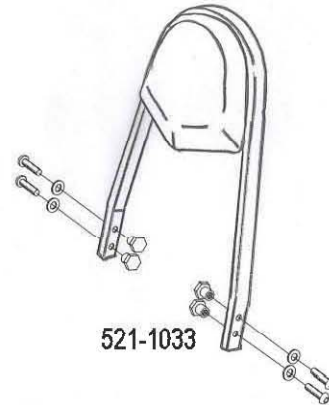

**HIGHWAY HAWK**  
*passion for chrome*

**Sissybar**

Honda VT 1100/Ace

Art no. 521-1033A

**Components**

1	Side brackets	2x
2	Bolt M8 x 40	4x
3	Washer M8	4x
4	Spacer Ø28 x 5	4x

This accessory should be mounted by a professional mechanic only.  
 MotoLux International B.V. / Highway Hawk can not be held responsible for improper installation.