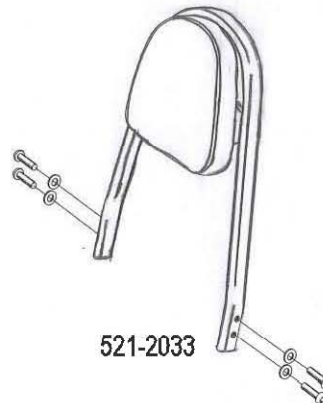

**HIGHWAY HAWK**  
*passion for chrome*

**Sissybar**

Honda VT 1100/Ace

Art no. 521-1033A

**Components**

1	Side brackets	2x
2	Bolt M8 x 40	4x
3	Washer M8	4x
4	Spacer Ø28 x 5	4x

This accessory should be mounted by a professional mechanic only.  
 MotoLux International B.V. / Highway Hawk can not be held responsible for improper installation.