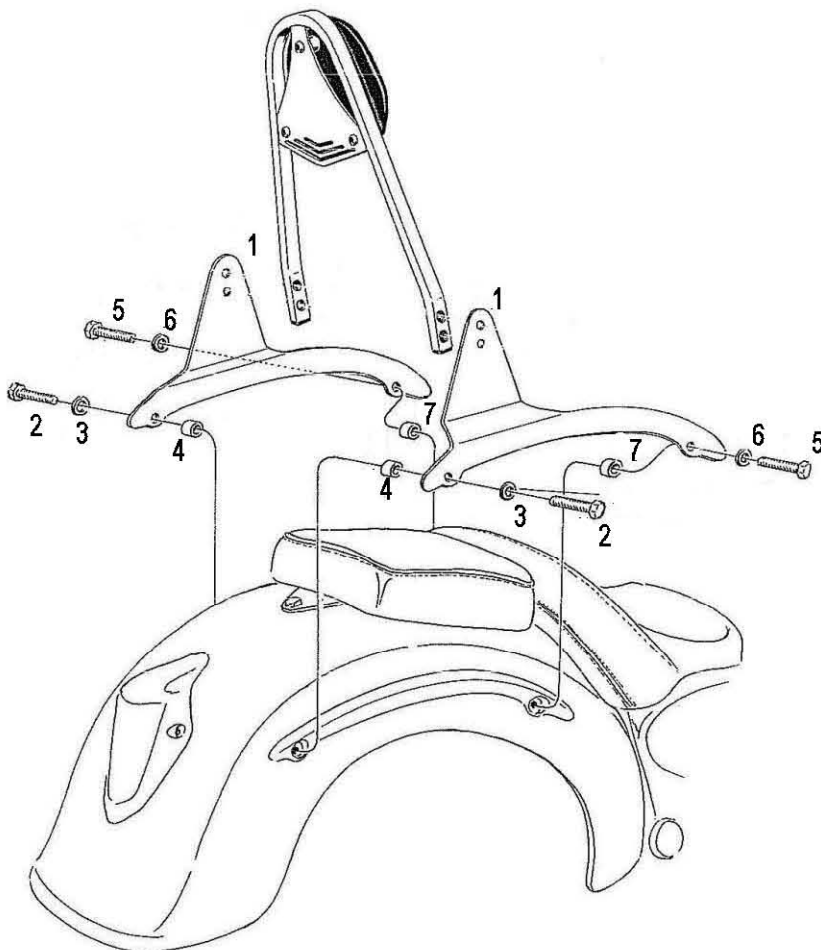

HIGHWAY HAWK
passion for chrome

Sissybar

Honda VTX 1300

Art.no. 521-1035A

Components

1	Mounting Strut	2x
2	Allenhead bolt M8 x 45mm	2x
3	Washer M8	2x
4	Spacer Ø14 x Ø8,5 x 17mm	2x
5	Allenhead bolt M10 x 55mm	2x
6	Washer M10	2x
7	Spacer Ø16 x Ø10,5 x 17mm	2x

Model for honda VTX 1300 R/S

This accessory should be mounted by a professional mechanic only.
 MotoLux International B.V. / Highway Hawk can not be held responsible for improper installation.

© Moto-Lux Specialties B.V.
 Barneveld - The Netherlands