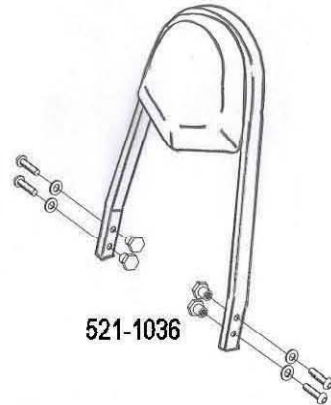

HIGHWAY HAWK
passion for chrome

Sissybar
 Honda VT 750 C4/C5/C6 Shadow
 VT 750 C Shadow 07-UP

Art.no. 521-1036A

521-3036

521-2036

521-1036

Components

1	Mounting Strut	2x
2	Allenhead bolt M10 x 1,25 x 45mm	4x
3	Washer M10	4x
4	Spacer Ø19 x Ø10,5 x 9mm	2x
5	Spacer Ø19 x Ø10,5 x 3mm	2x

Model for
 Honda VT 750 C4/C5/C6 Shadow
 VT 750 C Shadow 07-UP

This accessory should be mounted by a professional mechanic only.
 MotoLux International B.V. / Highway Hawk can not be held responsible for improper installation.