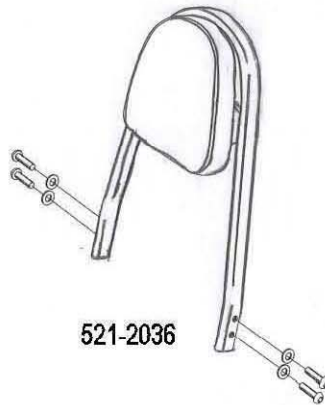

HIGHWAY HAWK
passion for chrome

Sissybar
 Honda VT 750 C4/C5/C6 Shadow
 VT 750 C Shadow 07-UP

Art.no. 521-1036A

521-3036

521-2036

521-1036

Components

1	Mounting Strut	2x
2	Allenhead bolt M10 x 1,25 x 45mm	4x
3	Washer M10	4x
4	Spacer Ø19 x Ø10,5 x 9mm	2x
5	Spacer Ø19 x Ø10,5 x 3mm	2x

Model for
 Honda VT 750 C4/C5/C6 Shadow
 VT 750 C Shadow 07-UP

This accessory should be mounted by a professional mechanic only.
 MotoLux International B.V. / Highway Hawk can not be held responsible for improper installation.