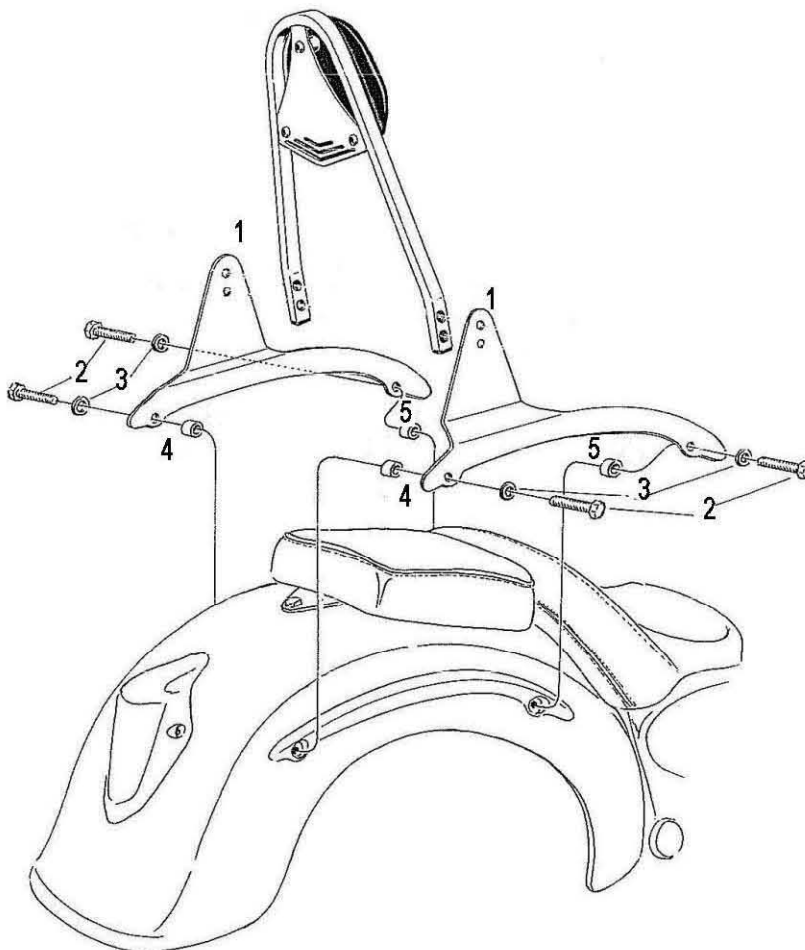

HIGHWAY HAWK
passion for chrome

Sissybar
 Honda VT 750 C4/C5/C6 Shadow
 VT 750 C Shadow 07-UP

Art.no. 521-1036A

521-3036

521-2036

521-1036

Components

1	Mounting Strut	2x
2	Allenhead bolt M10 x 1,25 x 45mm	4x
3	Washer M10	4x
4	Spacer Ø19 x Ø10,5 x 9mm	2x
5	Spacer Ø19 x Ø10,5 x 3mm	2x

Model for
 Honda VT 750 C4/C5/C6 Shadow
 VT 750 C Shadow 07-UP

This accessory should be mounted by a professional mechanic only.
 MotoLux International B.V. / Highway Hawk can not be held responsible for improper installation.