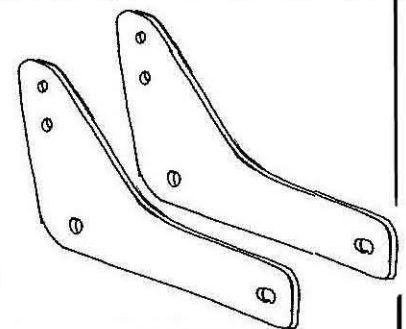

HIGHWAY HAWK
passion for chrome

Sissybar
 Honda VT 750 C4/C5/C6 Shadow
 VT 750 C Shadow 07-UP

Art.no. 521-1036A

521-3036

521-2036

521-1036

Components

1	Mounting Strut	2x
2	Allenhead bolt M10 x 1,25 x 45mm	4x
3	Washer M10	4x
4	Spacer Ø19 x Ø10,5 x 9mm	2x
5	Spacer Ø19 x Ø10,5 x 3mm	2x

Model for
 Honda VT 750 C4/C5/C6 Shadow
 VT 750 C Shadow 07-UP

This accessory should be mounted by a professional mechanic only.
 MotoLux International B.V. / Highway Hawk can not be held responsible for improper installation.