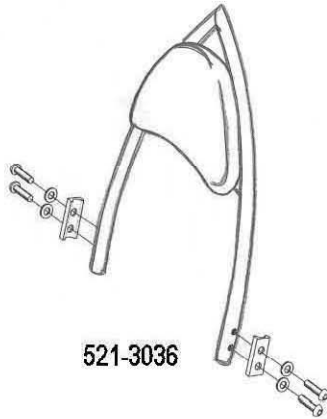

HIGHWAY HAWK
passion for chrome

Sissybar
 Honda VT 750 C4/C5/C6 Shadow
 VT 750 C Shadow 07-UP

Art.no. 521-1036A

521-3036

521-2036

521-1036

Components

1	Mounting Strut	2x
2	Allenhead bolt M10 x 1,25 x 45mm	4x
3	Washer M10	4x
4	Spacer Ø19 x Ø10,5 x 9mm	2x
5	Spacer Ø19 x Ø10,5 x 3mm	2x

Model for
 Honda VT 750 C4/C5/C6 Shadow
 VT 750 C Shadow 07-UP

This accessory should be mounted by a professional mechanic only.
 MotoLux International B.V. / Highway Hawk can not be held responsible for improper installation.