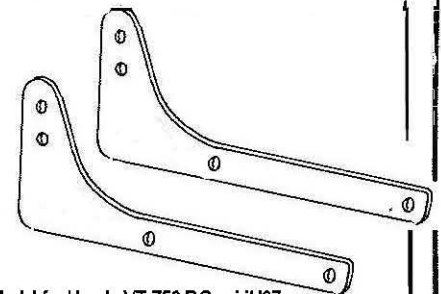

**HIGHWAY HAWK**  
*passion for chrome*

**Sissybar**  
 Honda VT 750 DC spirit '07-  
 Art.no. 521-1037A

**Components**

1	Side brackets	2x
2	Bolt M10 (1.25) x 50	4x
3	Washer M10	4x
4	Spacer Ø18x 3	4x

Model for Honda VT 750 DC spirit '07-

This accessory should be mounted by a professional mechanic only.  
 MotoLux International B.V. / Highway Hawk can not be held responsible for improper installation.

© Moto-Lux Specialties B.V.  
 Barneveld - The Netherlands