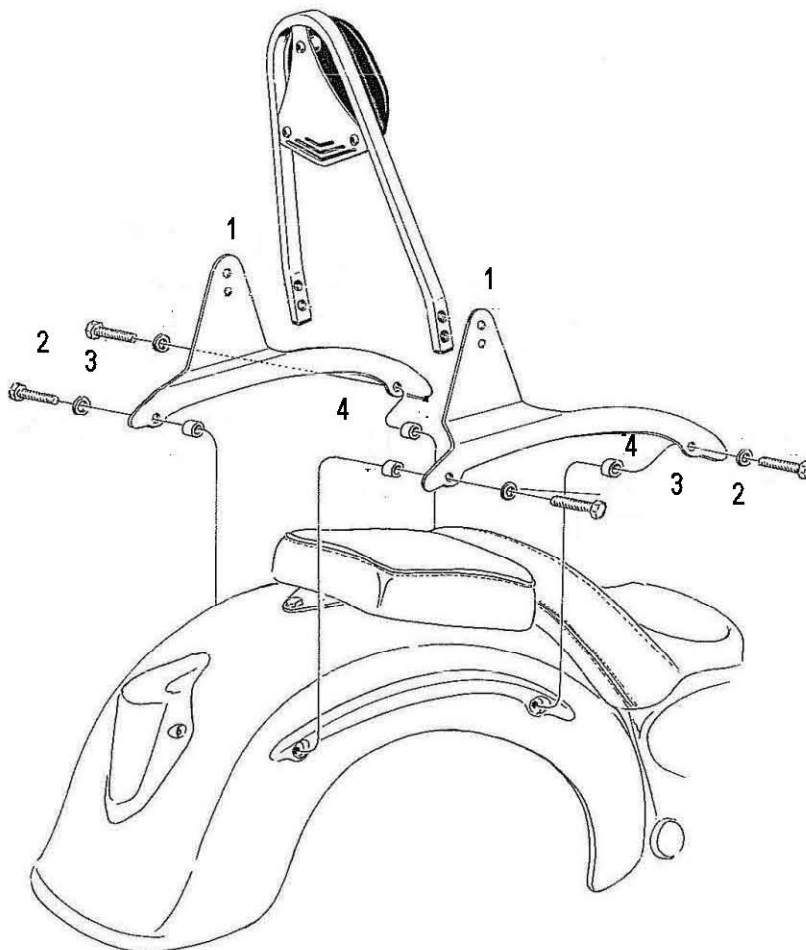

**HIGHWAY HAWK**  
*passion for chrome*

**Sissybar**  
 Honda VT 750 DC spirit '07-  
 Art.no. 521-1037A

**Components**

1	Side brackets	2x
2	Bolt M10 (1.25) x 50	4x
3	Washer M10	4x
4	Spacer Ø18x 3	4x

Model for Honda VT 750 DC spirit '07-

This accessory should be mounted by a professional mechanic only.  
 MotoLux International B.V. / Highway Hawk can not be held responsible for improper installation.

© Moto-Lux Specialties B.V.  
 Barneveld - The Netherlands