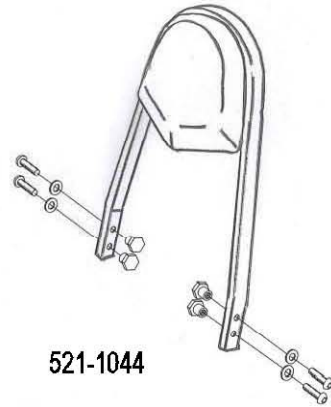

HIGHWAY HAWK
passion for chrome

Sissybar
 Honda VT750DC Black Widow
 Art.no. 521-1044A

521-2044

521-1044

Components

1	Mounting Strut	2x
2	Allenhead bolt M10 x 1,25 x 50mm	4x
3	Washer M10	4x

Model for Honda VT750DC Black Widow

This accessory should be mounted by a professional mechanic only.
 MotoLux International B.V. / Highway Hawk can not be held responsible for improper installation.

© Moto-Lux Specialties B.V.
 Barneveld - The Netherlands