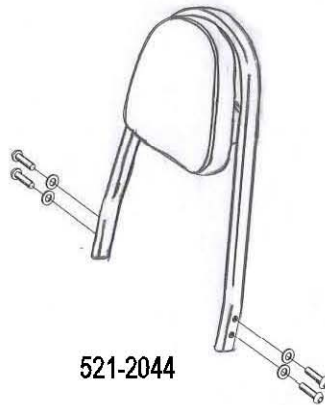

HIGHWAY HAWK
passion for chrome

Sissybar
 Honda VT750DC Black Widow
 Art.no. 521-1044A

521-2044

521-1044

Components

1	Mounting Strut	2x
2	Allenhead bolt M10 x 1,25 x 50mm	4x
3	Washer M10	4x

Model for Honda VT750DC Black Widow

This accessory should be mounted by a professional mechanic only.
 MotoLux International B.V. / Highway Hawk can not be held responsible for improper installation.

© Moto-Lux Specialties B.V.
 Barneveld - The Netherlands