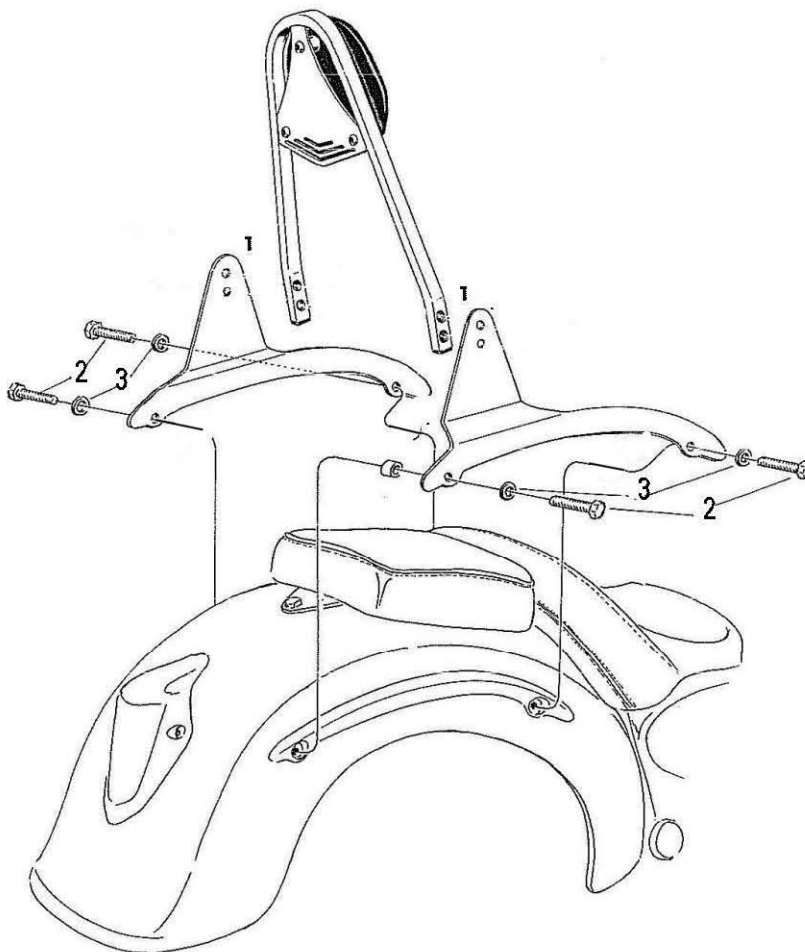

HIGHWAY HAWK
passion for chrome

Sissybar
 Honda VT750DC Black Widow
 Art.no. 521-1044A

521-2044

521-1044

Components

1	Mounting Strut	2x
2	Allenhead bolt M10 x 1,25 x 50mm	4x
3	Washer M10	4x

Model for Honda VT750DC Black Widow

This accessory should be mounted by a professional mechanic only.
 MotoLux International B.V. / Highway Hawk can not be held responsible for improper installation.

© Moto-Lux Specialties B.V.
 Barneveld - The Netherlands