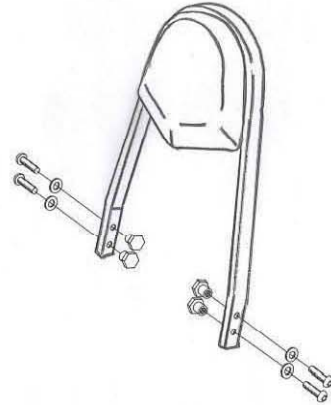

**HIGHWAY HAWK**

*passion for chrome*

**Sissybar**  
**Honda VT1300CX**  
**Art.no. 521-1046A**

521-3046

521-2046

521-1046

**Components**

1	Bracket	2x
2	Bolt M8 x 30	2x
3	Bolt M8 x 40	2x
4	Spacer Ø18 x 13	2x
5	Spacer Ø18 x 24	2x
6	Washer M8	4x
7	Nut M8	4x

This accessory should be mounted by a professional mechanic only.  
MotoLux International B.V. / Highway Hawk can not be held responsible for improper installation.

© Moto-Lux Specialties B.V.  
Barneveld - The Netherlands