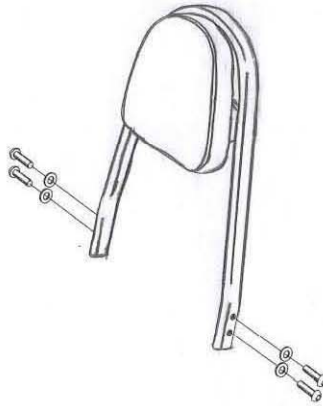

**HIGHWAY HAWK**

*passion for chrome*

**Sissybar**  
**Honda VT1300CX**  
**Art.no. 521-1046A**

521-3046

521-2046

521-1046

**Components**

1	Bracket	2x
2	Bolt M8 x 30	2x
3	Bolt M8 x 40	2x
4	Spacer Ø18 x 13	2x
5	Spacer Ø18 x 24	2x
6	Washer M8	4x
7	Nut M8	4x

This accessory should be mounted by a professional mechanic only.  
MotoLux International B.V. / Highway Hawk can not be held responsible for improper installation.

© Moto-Lux Specialties B.V.  
Barneveld - The Netherlands