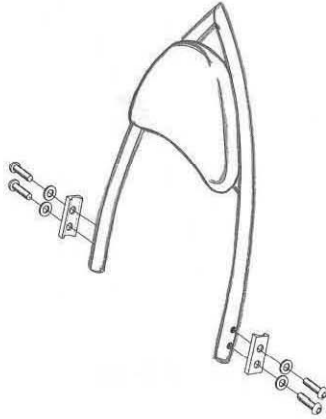

**HIGHWAY HAWK**

*passion for chrome*

**Sissybar**  
**Honda VT1300CX**  
**Art.no. 521-1046A**

521-3046

521-2046

521-1046

**Components**

1	Bracket	2x
2	Bolt M8 x 30	2x
3	Bolt M8 x 40	2x
4	Spacer Ø18 x 13	2x
5	Spacer Ø18 x 24	2x
6	Washer M8	4x
7	Nut M8	4x

This accessory should be mounted by a professional mechanic only.  
MotoLux International B.V. / Highway Hawk can not be held responsible for improper installation.

© Moto-Lux Specialties B.V.  
Barneveld - The Netherlands