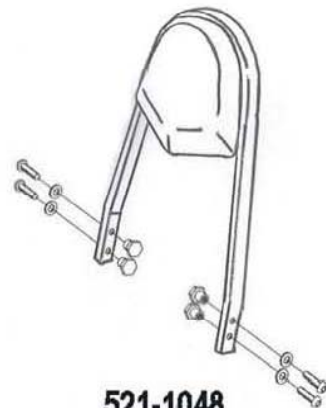

HIGHWAY HAWK
passion for chrome

Sissybar
Honda VT 750 S
Art.no.521-1048A

521-3048

521-2048

521-1048

Components

1	Side bracket set	1x
2	Bolt M10 (1.25) x 45	2x
3	Bolt M10 (1.25) x 65	2x
4	Washer M10	4x
5	Bush Ø19 x 7mm	4x

Model for Honda VT750S

This accessory should be mounted by a professional mechanic only.
 MotoLux International B.V. / Highway Hawk can not be held responsible for improper installation.

© Moto-Lux Specialties B.V.
 Barneveld - The Netherlands