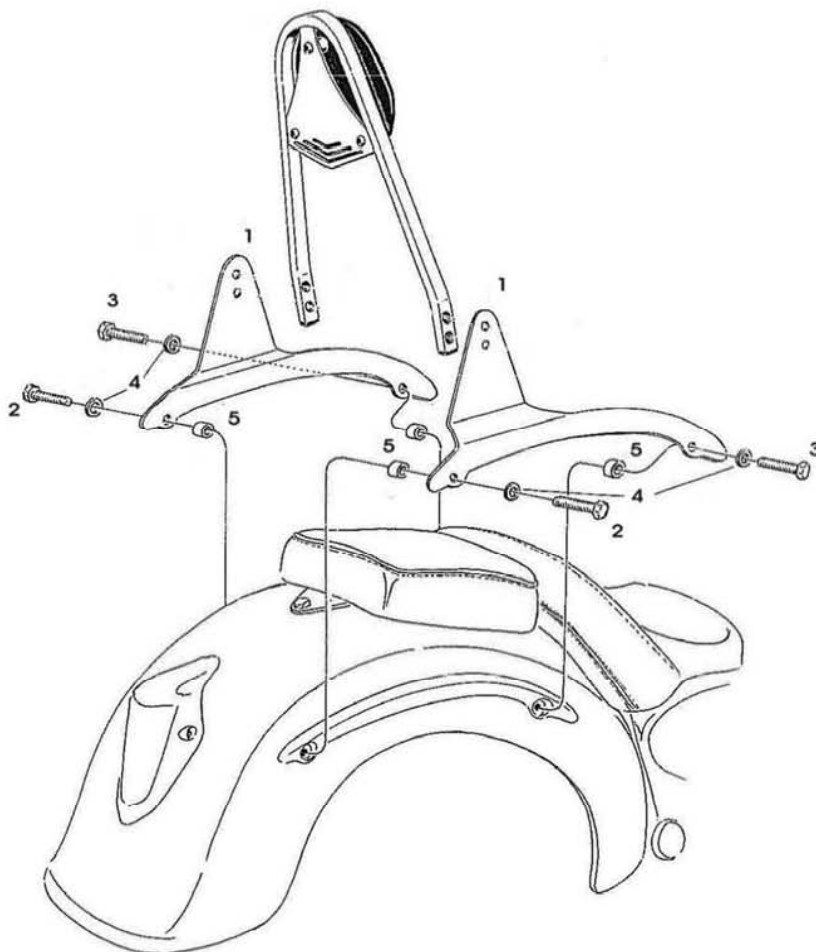

HIGHWAY HAWK
passion for chrome

Sissybar
Honda VT 750 S
Art.no.521-1048A

521-3048

521-2048

521-1048

Components

1	Side bracket set	1x
2	Bolt M10 (1.25) x 45	2x
3	Bolt M10 (1.25) x 65	2x
4	Washer M10	4x
5	Bush Ø19 x 7mm	4x

Model for Honda VT750S

This accessory should be mounted by a professional mechanic only.
 MotoLux International B.V. / Highway Hawk can not be held responsible for improper installation.

© Moto-Lux Specialties B.V.
 Barneveld - The Netherlands