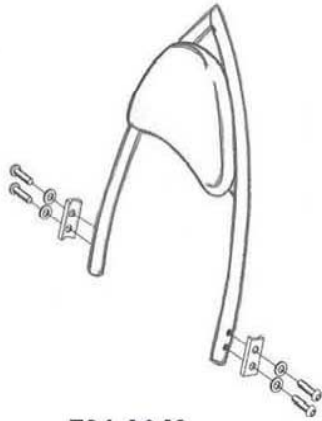

HIGHWAY HAWK
passion for chrome

Sissybar
Honda VT 750 S
Art.no.521-1048A

521-3048

521-2048

521-1048

Components

1	Side bracket set	1x
2	Bolt M10 (1.25) x 45	2x
3	Bolt M10 (1.25) x 65	2x
4	Washer M10	4x
5	Bush Ø19 x 7mm	4x

Model for Honda VT750S

This accessory should be mounted by a professional mechanic only.
 MotoLux International B.V. / Highway Hawk can not be held responsible for improper installation.

© Moto-Lux Specialties B.V.
 Barneveld - The Netherlands