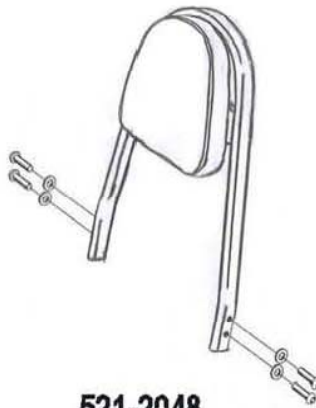

HIGHWAY HAWK
passion for chrome

Sissybar
Honda VT 750 S
Art.no.521-1048A

521-3048

521-2048

521-1048

Components

1	Side bracket set	1x
2	Bolt M10 (1.25) x 45	2x
3	Bolt M10 (1.25) x 65	2x
4	Washer M10	4x
5	Bush Ø19 x 7mm	4x

Model for Honda VT750S

This accessory should be mounted by a professional mechanic only.
 MotoLux International B.V. / Highway Hawk can not be held responsible for improper installation.

© Moto-Lux Specialties B.V.
 Barneveld - The Netherlands