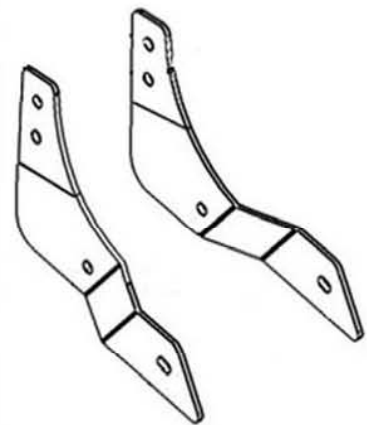

HIGHWAY HAWK
passion for chrome

Sissybar
Honda VT 750 S
Art.no.521-1048A

521-3048

521-2048

521-1048

Components

1	Side bracket set	1x
2	Bolt M10 (1.25) x 45	2x
3	Bolt M10 (1.25) x 65	2x
4	Washer M10	4x
5	Bush Ø19 x 7mm	4x

Model for Honda VT750S

This accessory should be mounted by a professional mechanic only.
 MotoLux International B.V. / Highway Hawk can not be held responsible for improper installation.

© Moto-Lux Specialties B.V.
 Barneveld - The Netherlands