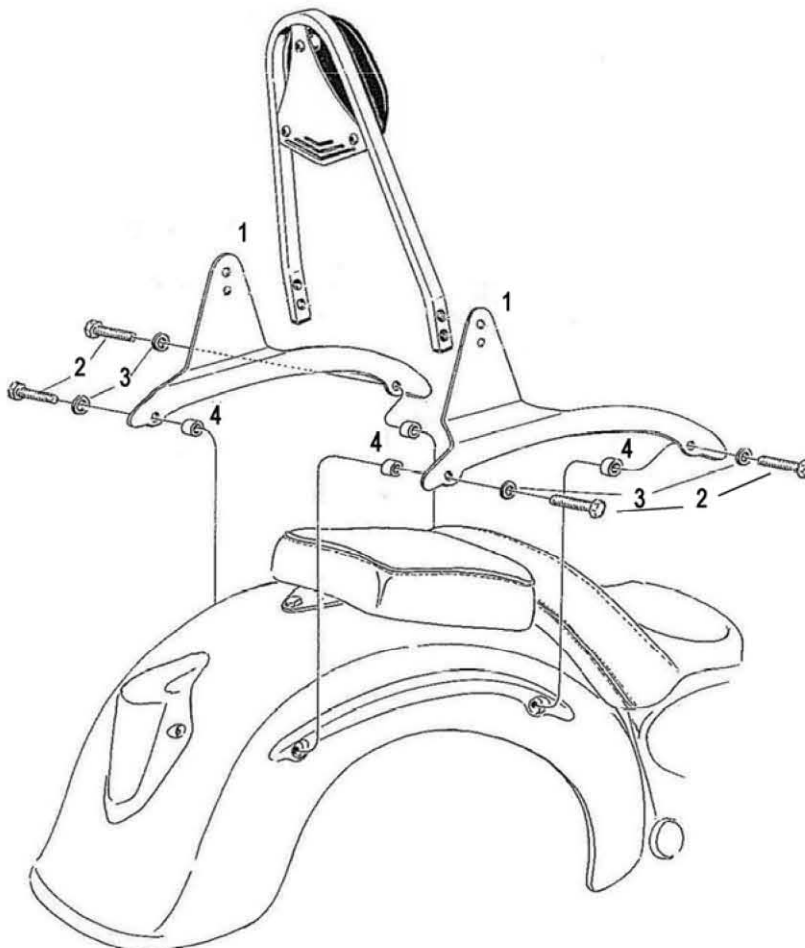

HIGHWAY HAWK

passion for chrome

Sissybar bracket

Honda VT750C2B / Phantom

Art.Nr. 521-1049A

521-3049

521-2049

521-1049

Components

1	Sissybar bracket	2x
2	Bolt M10 (1.25) X 50	4x
3	Washer M10	4x
4	Bush Ø18 x 5	4x

Model for: Honda VT750C2B/ Phantom

This accessory should be mounted by a professional mechanic only.
MotoLux International B.V. / Highway Hawk can not be held responsible for improper installation.