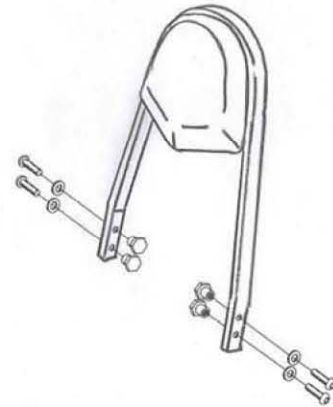

HIGHWAY HAWK

passion for chrome

Sissybar bracket

Honda VT750C2B / Phantom

Art.Nr. 521-1049A

521-3049

521-2049

521-1049

Components

1	Sissybar bracket	2x
2	Bolt M10 (1.25) X 50	4x
3	Washer M10	4x
4	Bush Ø18 x 5	4x

Model for: Honda VT750C2B/ Phantom

This accessory should be mounted by a professional mechanic only.
MotoLux International B.V. / Highway Hawk can not be held responsible for improper installation.