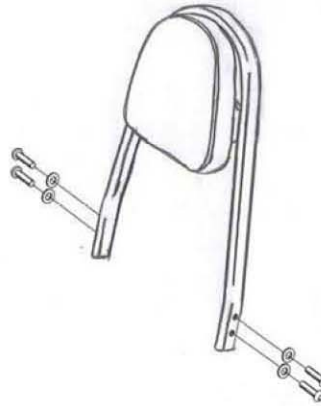

HIGHWAY HAWK

passion for chrome

Sissybar bracket

Honda VT750C2B / Phantom

Art.Nr. 521-1049A

521-3049

521-2049

521-1049

Components

1	Sissybar bracket	2x
2	Bolt M10 (1.25) X 50	4x
3	Washer M10	4x
4	Bush Ø18 x 5	4x

Model for: Honda VT750C2B/ Phantom

This accessory should be mounted by a professional mechanic only.
MotoLux International B.V. / Highway Hawk can not be held responsible for improper installation.