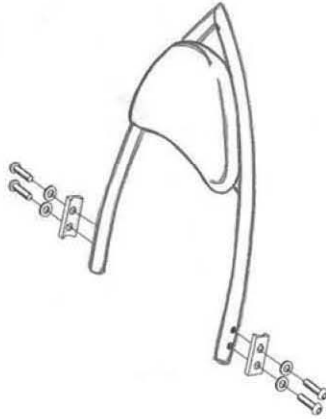

HIGHWAY HAWK

passion for chrome

Sissybar bracket

Honda VT750C2B / Phantom

Art.Nr. 521-1049A

521-3049

521-2049

521-1049

Components

1	Sissybar bracket	2x
2	Bolt M10 (1.25) X 50	4x
3	Washer M10	4x
4	Bush Ø18 x 5	4x

Model for: Honda VT750C2B/ Phantom

This accessory should be mounted by a professional mechanic only.
MotoLux International B.V. / Highway Hawk can not be held responsible for improper installation.