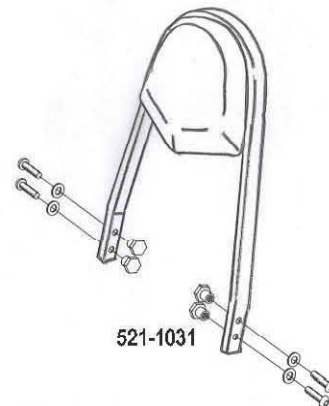

**HIGHWAY HAWK**  
*passion for chrome*

**Sissybar**

Honda VT 750 C2

Art.no. 521-1031A

**Components**

1	Side brackets	2x
2	Bolt M8 x 50	4x
3	Washer M8	4x
4	Spacer Ø14 x 9	2x
5	Spacer Ø14 x 11	2x

Model for Honda VT750 C2

This accessory should be mounted by a professional mechanic only.  
 MotoLux International B.V. / Highway Hawk can not be held responsible for improper installation.

© Moto-Lux Specialties B.V.  
 Barneveld - The Netherlands