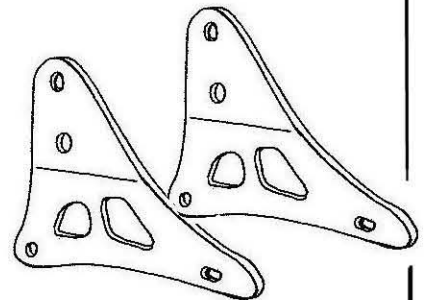

**HIGHWAY HAWK**  
*passion for chrome*

**Sissybar**

Honda VT 750 C2

Art.no. 521-1031A

**Components**

1	Side brackets	2x
2	Bolt M8 x 50	4x
3	Washer M8	4x
4	Spacer Ø14 x 9	2x
5	Spacer Ø14 x 11	2x

Model for Honda VT750 C2

This accessory should be mounted by a professional mechanic only.  
 MotoLux International B.V. / Highway Hawk can not be held responsible for improper installation.

© Moto-Lux Specialties B.V.  
 Barneveld - The Netherlands