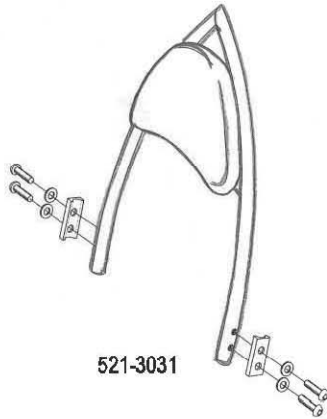

**HIGHWAY HAWK**  
*passion for chrome*

**Sissybar**

Honda VT 750 C2

Art.no. 521-1031A

**Components**

1	Side brackets	2x
2	Bolt M8 x 50	4x
3	Washer M8	4x
4	Spacer Ø14 x 9	2x
5	Spacer Ø14 x 11	2x

Model for Honda VT750 C2

This accessory should be mounted by a professional mechanic only.  
 MotoLux International B.V. / Highway Hawk can not be held responsible for improper installation.

© Moto-Lux Specialties B.V.  
 Barneveld - The Netherlands