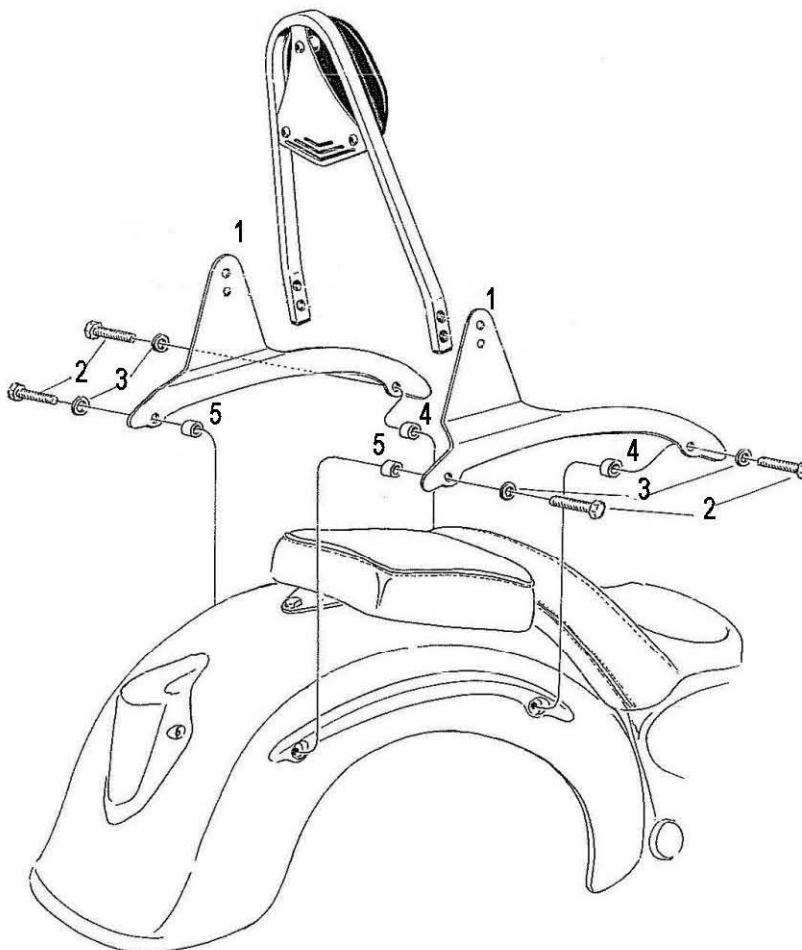

**HIGHWAY HAWK**  
*passion for chrome*

**Sissybar**

Honda VT 750 C2

Art.no. 521-1031A

**Components**

1	Side brackets	2x
2	Bolt M8 x 50	4x
3	Washer M8	4x
4	Spacer Ø14 x 9	2x
5	Spacer Ø14 x 11	2x

Model for Honda VT750 C2

This accessory should be mounted by a professional mechanic only.  
 MotoLux International B.V. / Highway Hawk can not be held responsible for improper installation.

© Moto-Lux Specialties B.V.  
 Barneveld - The Netherlands