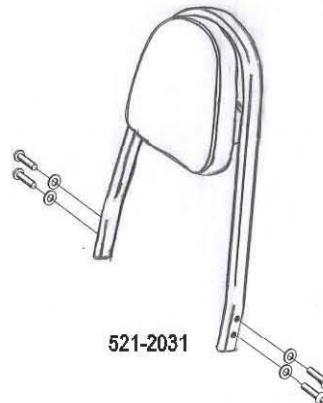

**HIGHWAY HAWK**  
*passion for chrome*

**Sissybar**

Honda VT 750 C2

Art.no. 521-1031A

**Components**

1	Side brackets	2x
2	Bolt M8 x 50	4x
3	Washer M8	4x
4	Spacer Ø14 x 9	2x
5	Spacer Ø14 x 11	2x

Model for Honda VT750 C2

This accessory should be mounted by a professional mechanic only.  
 MotoLux International B.V. / Highway Hawk can not be held responsible for improper installation.

© Moto-Lux Specialties B.V.  
 Barneveld - The Netherlands