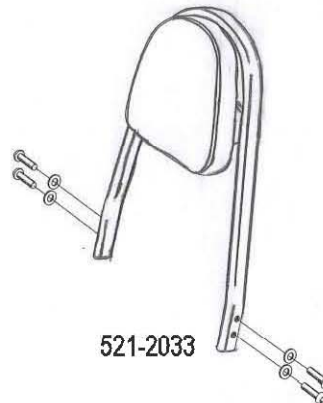

HIGHWAY HAWK
passion for chrome

Sissybar

Honda VT 1100/Ace

Art no. 521-1033A

Components

1	Side brackets	2x
2	Bolt M8 x 40	4x
3	Washer M8	4x
4	Spacer Ø28 x 5	4x

This accessory should be mounted by a professional mechanic only.
 MotoLux International B.V. / Highway Hawk can not be held responsible for improper installation.