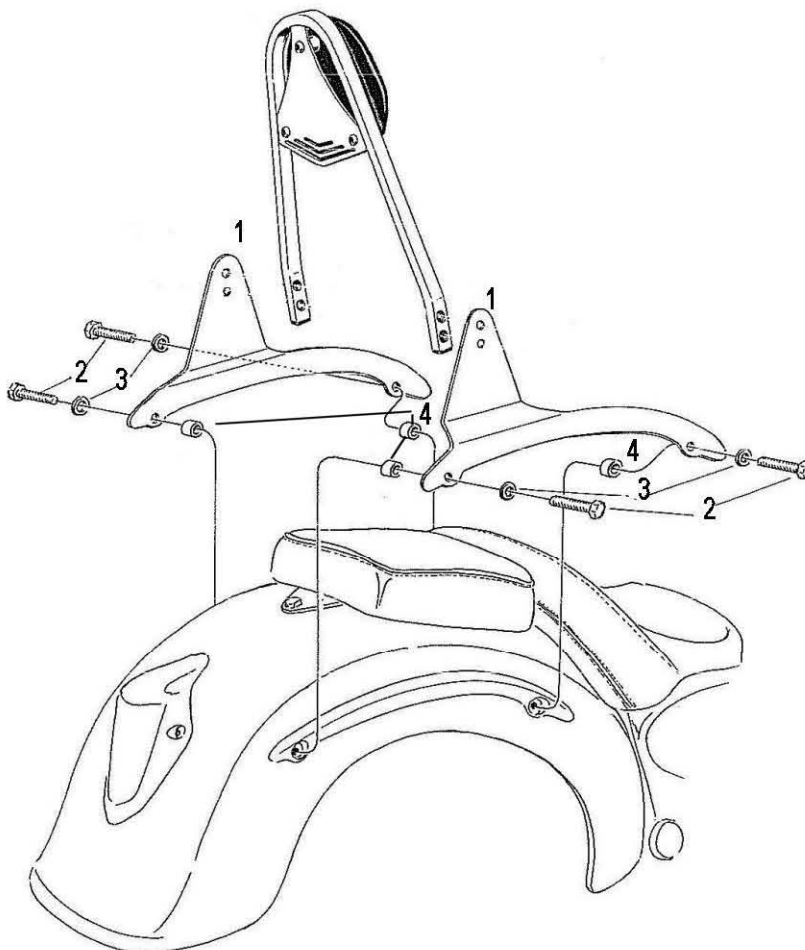

HIGHWAY HAWK
passion for chrome

Sissybar

Honda VT 1100/Ace

Art no. 521-1033A

Components

1	Side brackets	2x
2	Bolt M8 x 40	4x
3	Washer M8	4x
4	Spacer Ø28 x 5	4x

This accessory should be mounted by a professional mechanic only.
 MotoLux International B.V. / Highway Hawk can not be held responsible for improper installation.