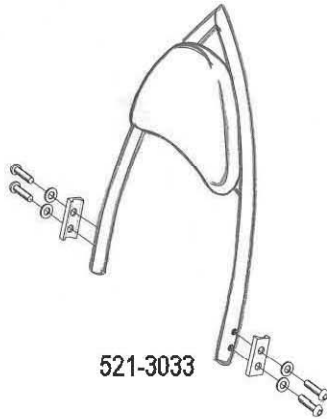

HIGHWAY HAWK
passion for chrome

Sissybar

Honda VT 1100/Ace

Art no. 521-1033A

Components

1	Side brackets	2x
2	Bolt M8 x 40	4x
3	Washer M8	4x
4	Spacer Ø28 x 5	4x

This accessory should be mounted by a professional mechanic only.
 MotoLux International B.V. / Highway Hawk can not be held responsible for improper installation.