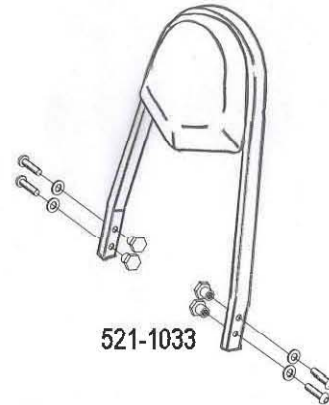

HIGHWAY HAWK
passion for chrome

Sissybar

Honda VT 1100/Ace

Art no. 521-1033A

Components

1	Side brackets	2x
2	Bolt M8 x 40	4x
3	Washer M8	4x
4	Spacer Ø28 x 5	4x

This accessory should be mounted by a professional mechanic only.
 MotoLux International B.V. / Highway Hawk can not be held responsible for improper installation.